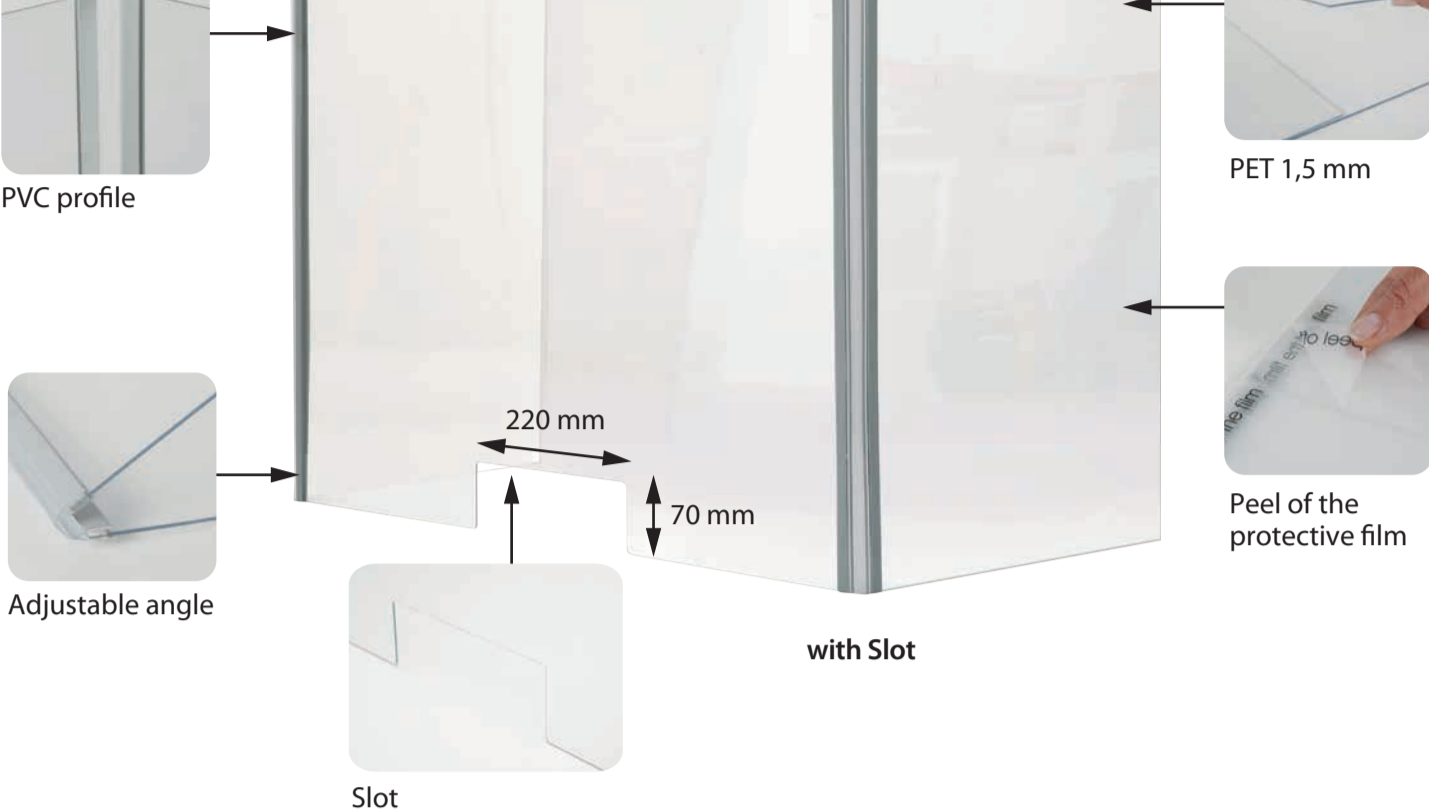

FOLDABLE PROTECTIVE SCREEN

For Adults and Kids

- Portable and clear sneeze guard.
- Made of 1,5mm clear PET with rounded edges for safety.
- The soft hinges allow adjusting the angles of sides.
- 2 sizes available:
 - Large: 800 mm (W) x 600 mm (H) and sides are 400mm each.
 - Small: 400 mm (W) x 500 mm (H) and sides are 250mm each.
- Used at offices, school, store, market, hospital, dentist clinic, pet clinic, information desk, bank, restaurant and many more.
- Especially small size is suitable for kids at schools, libraries or even restaurants and cafes.
- Equipped with and without document slot and cable outlet.
- Easy to carry or store by folding sides.
- Ready for use. No assembly required.
- Shipped with protective film on both sides.
- Easy to clean. Clean with substances that contain alcohol.
- Flat packed. Packed in 1 one box.
- Customs sizes available.

BAG	SIZE	DESCRIPTION
UYFPFS0010	540 X 440 mm	Black bag
UYFPFS0020	840 X 640 mm	Black bag

ARTICLE	DESCRIPTION	SIZE (x-y-d)	WEIGHT WITH PACKING	PACKING SIZE
UHFPS00500	without Slot	500 X 400 X 250 mm	1,340 kg	550 X 430 X 40 mm
UHFPS00800	without Slot	800 X 600 X 400 mm	3,100 kg	850 X 630 X 40 mm
UHFPS10500	with Slot	500 X 400 X 250 mm	1,310 kg	550 X 430 X 40 mm
UHFPS10800	with Slot	800 X 600 X 400 mm	3,070 kg	850 X 630 X 40 mm
UHFPS20800	with Cable Outlet	800 X 600 X 400 mm	3,050 kg	850 X 630 X 40 mm
UHFPS01500	without Slot, with tape	500 X 400 X 250 mm	1,340 kg	550 X 430 X 40 mm
UHFPS01800	without Slot, with tape	800 X 600 X 400 mm	3,100 kg	850 X 630 X 40 mm
UHFPS11500	with Slot, with tape	500 X 400 X 250 mm	1,310 kg	550 X 430 X 40 mm
UHFPS11800	with Slot, with tape	800 X 600 X 400 mm	3,070 kg	850 X 630 X 40 mm
UHFPS21800	with Cable outlet, with tape	800 X 600 X 400 mm	3,050 kg	850 X 630 X 40 mm