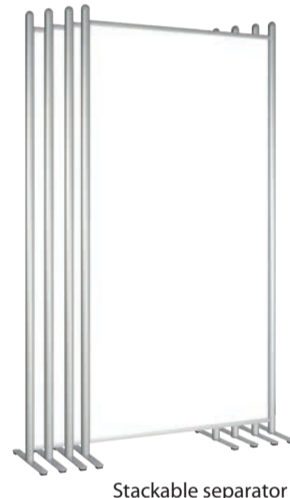

SOLID WALL SEPARATOR

- It is non-yellowing, lightweight and highly impact-resistant.
- For added durability, our wall panels are fixed to the anodised extruded aluminum channels with a silicone wick.
- Solid wall dividers creates privacy
- When used as Check-In Barrier, they are perfect for any medical facility right at the reception area. In hospitals, primary care facilities, and dentist offices, clear room dividers act as a line of defense from infectious diseases spreading to either medical staff or patients.
- Since these dividers are freestanding and portable, they can easily be moved to different areas of the facility as needed.
- They are stackable, taking less space when not used.
- Optional accessories available: rolling wheels, wall plugs, straight connector or 90 degree connector.
- Frame Material: Extruded and anodised aluminum.

- Frame Finish: Black powder-coat paint, silver anodised or white powder-coat paint.
- Easy to clean. Clean with substances that contain alcohol.
- Simple assembly in few minutes by single person. Installation can be undertaken.
- Good for use outside with additional weights.
- Suitable for vaccination rooms, hospitals, medical and health centers.

Feet options

ARTICLE	SIZE	DESCRIPTION	WEIGHT (with packing)	PACKING SIZE (wxhxd)
UHSWSN0010	1000 X 2000 mm	Solid Wall Separator / Silver	10,900 kg	1080 X 2070 X 85 mm
UHSWSB0010	1000 X 2000 mm	Solid Wall Separator / Black RAL 9005	10,900 kg	1080 X 2070 X 85 mm
UHSWSW0010	1000 X 2000 mm	Solid Wall Separator / White RAL 9010	10,900 kg	1080 X 2070 X 85 mm

Different Applications of Clear Wall Separator

Wheels

UYPHCWS010
4 (pcs)

90° Connector kit

UYPHCWS030 / Silver
UYPHCWSB30 / Black

Wall Clips

UYPHCWS040 / Silver
UYPHCWSB40 / Black
UYPHCWSW40 / White

Flat Connector