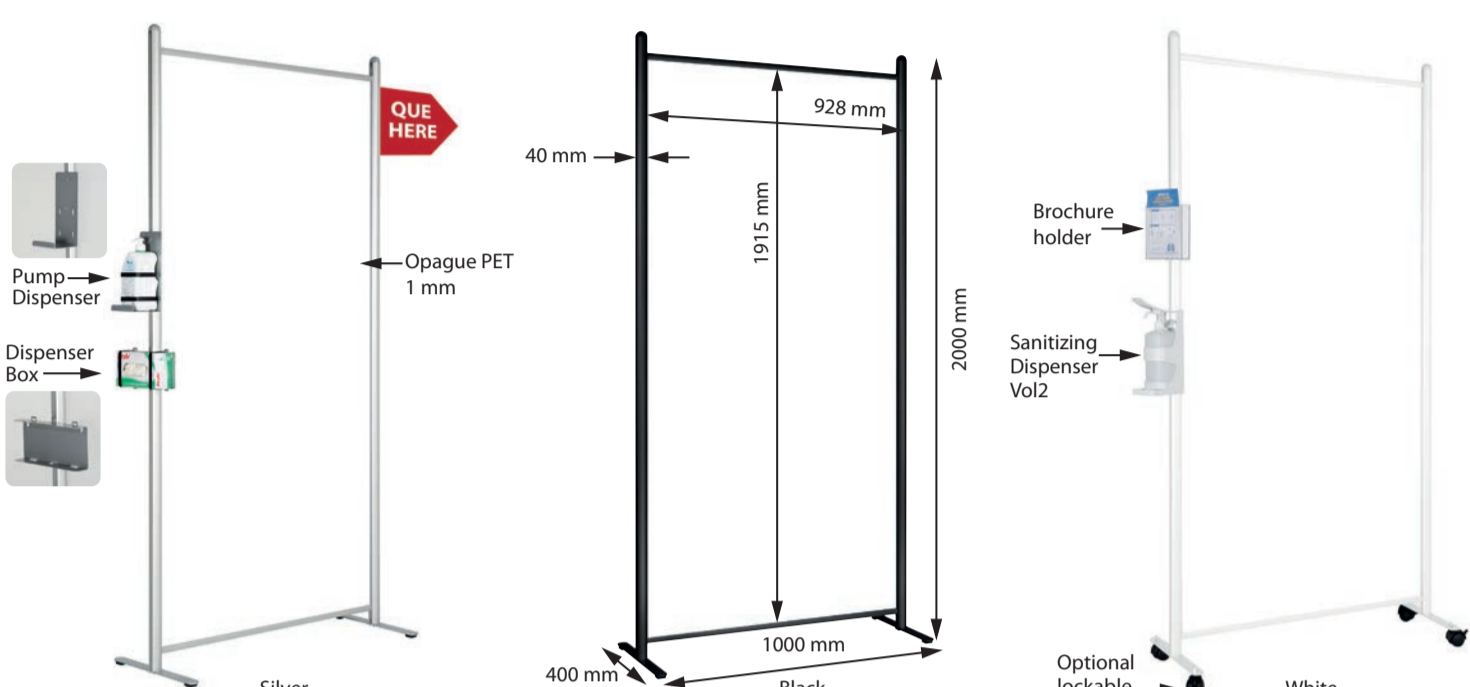

SOLID WALL SEPARATOR

- It is non-yellowing, lightweight and highly impact-resistant.
- For added durability, our wall panels are fixed to the anodised extruded aluminum channels with a silicone wick.
- Solid wall dividers creates privacy
- When used as Check-In Barrier, they are perfect for any medical facility right at the reception area. In hospitals, primary care facilities, and dentist offices, clear room dividers act as a line of defense from infectious diseases spreading to either medical staff or patients.
- Since these dividers are freestanding and portable, they can easily be moved to different areas of the facility as needed.
- They are stackable, taking less space when not used.
- Optional accessories available: rolling wheels, wall plugs, straight connector or 90 degree connector.
- Frame Material: Extruded and anodised aluminum.

- Frame Finish: Black powder-coat paint, silver anodised or white powder-coat paint.
- Easy to clean. Clean with substances that contain alcohol.
- Simple assembly in few minutes by single person. Installation can be undertaken.
- Good for use outside with additional weights.
- Suitable for vaccination rooms, hospitals, medical and health centers.

Feet options

ARTICLE	SIZE	DESCRIPTION	WEIGHT (with packing)	PACKING SIZE (wxhxd)
UHSWSN0010	1000 X 2000 mm	Solid Wall Separator / Silver	10,900 kg	1080 X 2070 X 85 mm
UHSWSB0010	1000 X 2000 mm	Solid Wall Separator / Black RAL 9005	10,900 kg	1080 X 2070 X 85 mm
UHSWSW0010	1000 X 2000 mm	Solid Wall Separator / White RAL 9010	10,900 kg	1080 X 2070 X 85 mm

Different Applications of Clear Wall Separator

Wheels

UYPHCWS010
4 (pcs)

90° Connector kit

UYPHCWS030 / Silver
UYPHCWSB30 / Black

Wall Clips

UYPHCWS040 / Silver
UYPHCWSB40 / Black
UYPHCWSW40 / White

Flat Connector