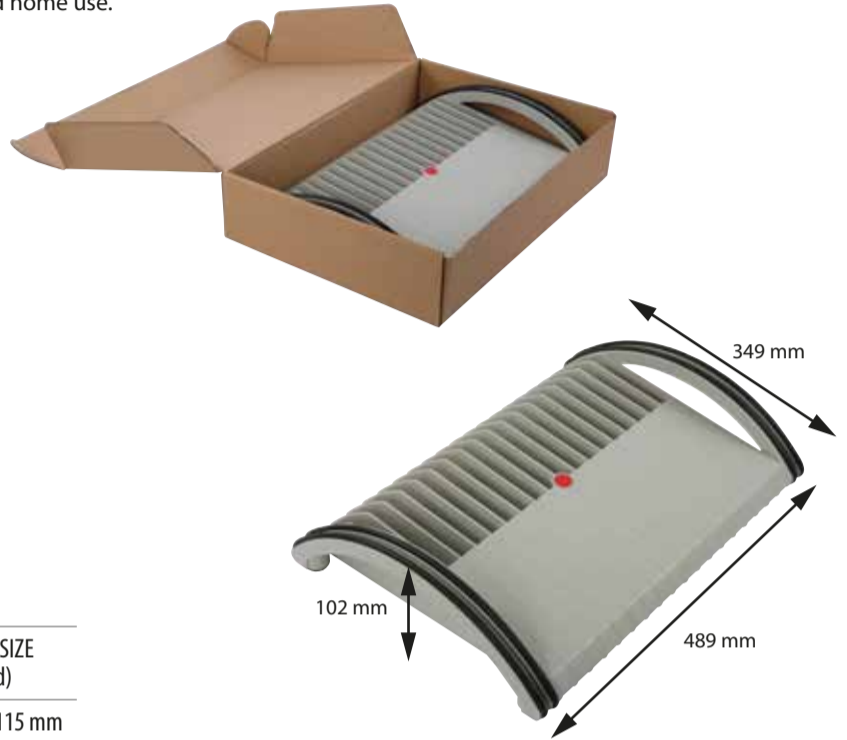

TURN FOOTREST

- Turn footrest is ideal for healthy posture for work and home use.
- Ergonomic foot rest under desk or table.
- Adjustable to provide more comfort.
- Made of solid and durable ABS.
- Turn Footrest with two benefits:
 - One for stepless tilt support.
 - A second with fixed support.
- Soft rubber sealing avoids scratches and slipping.
- Gray colour suits every environment.
- Last for years without rusting or getting damaged.
- Lightweight and easy to carry.
- Rustless, non-deformable.
- Single box.

ARTICLE	DESCRIPTION	WEIGHT (with packing)	PACKING SIZE (wxhxd)
UAFRG00000	Gray	2,100 kg	540 X 375 X 115 mm