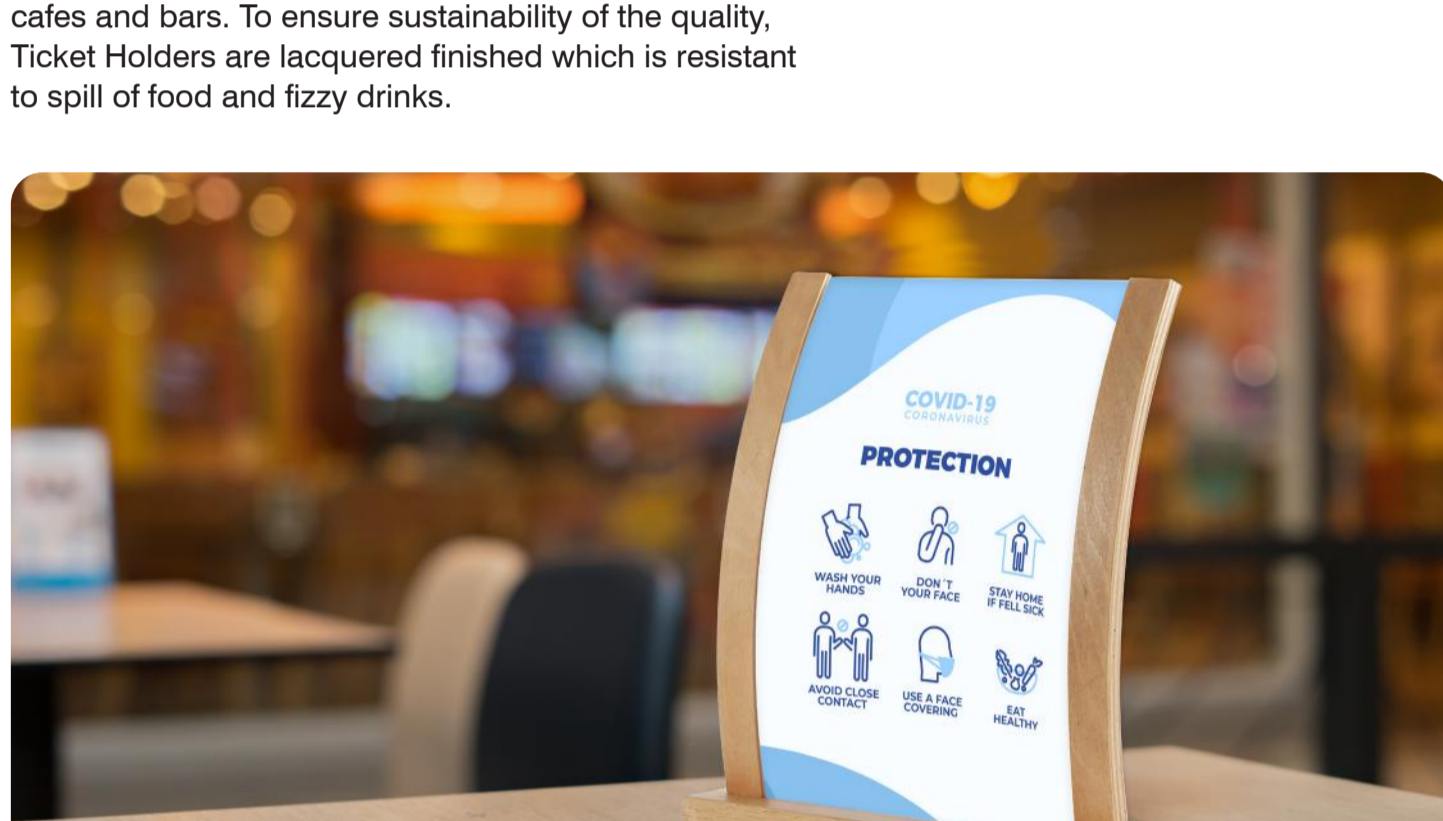

CURVED DESKTOP MENU HOLDER

Modern style beech plywood menu holder is light and affordable. Suitable for use in restaurants, retail stores and any commercial environment. Simply slide the leaflets in to PET pocket and then slide the PET pocket in to grooves of the wooden columns. Prints are easy by sliding in. Curved Menu Holders are made of the finest materials while providing the highest level of quality. To ensure sustainability of the quality, wood menu holders are lacquered finished which is resistant to spill of food and fizzy drinks.

NATURAL WOOD	DARK WOOD	SIZE
UWDMOCN0A5	UWDMOCD0A5	A5
UWDMOCN0A4	UWDMOCD0A4	A4
UWDMOCN058	UWDMOCD058	5.5"X8.5"
UWDMOCN081	UWDMOCD081	8.5"X11"