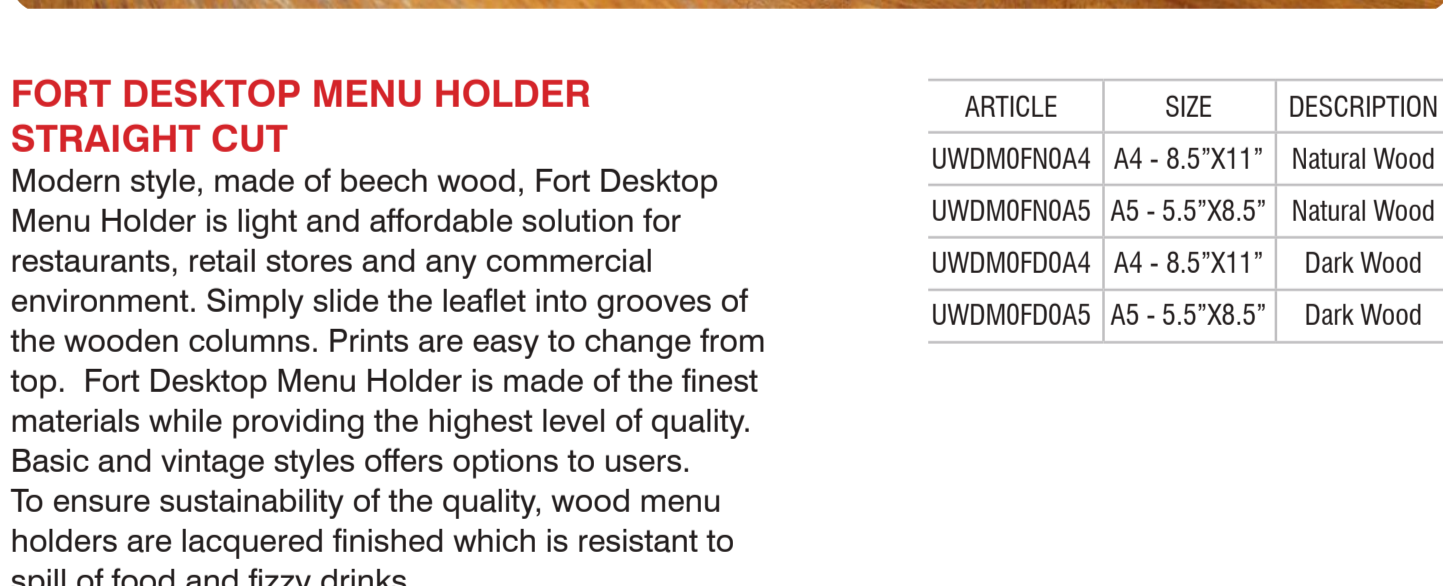

FORT DESKTOP MENU HOLDER VINTAGE CUT

Modern style is made of beech wood, Fort Desktop Menu Holder is light and affordable solution for restaurants, retail stores and any commercial environment. Simply slide the leaflet into grooves of the wooden columns. Prints are easy to change from top. Fort Desktop Menu Holder is made of the finest materials while providing the highest level of quality. Basic and vintage styles offers options to users. To ensure sustainability of the quality, wood menu holders are lacquered finished which is resistant to spill of food and fizzy drinks.

ARTICLE	SIZE	DESCRIPTION
UWDMVFN0A4	A4 - 8.5"X11"	Natural Wood
UWDMVFN0A5	A5 - 5.5"X8.5"	Natural Wood
UWDMVFD0A4	A4 - 8.5"X11"	Dark Wood
UWDMVFD0A5	A5 - 5.5"X8.5"	Dark Wood

Do not forget to order PET or Acrylic pockets or Chalkboard

ACRYLIC POCKET U TYPE		PET POCKET U TYPE		CHALKBOARD	
ARTICLE	POSTER	ARTICLE	POSTER	ARTICLE	SIZE
UPCUAD00A4	210 X 297 mm	UPCUPD00A4	210 X 297 mm	UPCUWD00A4	210 X 297 mm
UPCUAD00A5	148 X 210 mm	UPCUPD00A5	148 X 210 mm	UPCUWD00A5	148 X 210 mm
UPCUAD00A6	105 X 148 mm	UPCUPD00A6	105 X 148 mm	UPCUWD00A6	105 X 148 mm
UPCUAD0081	216 X 280 mm	UPCUPD0081	216 X 280 mm	UPCUWD0081	216 X 280 mm
UPCUAD0058	140 X 216 mm	UPCUPD0058	140 X 216 mm	UPCUWD0058	140 X 216 mm