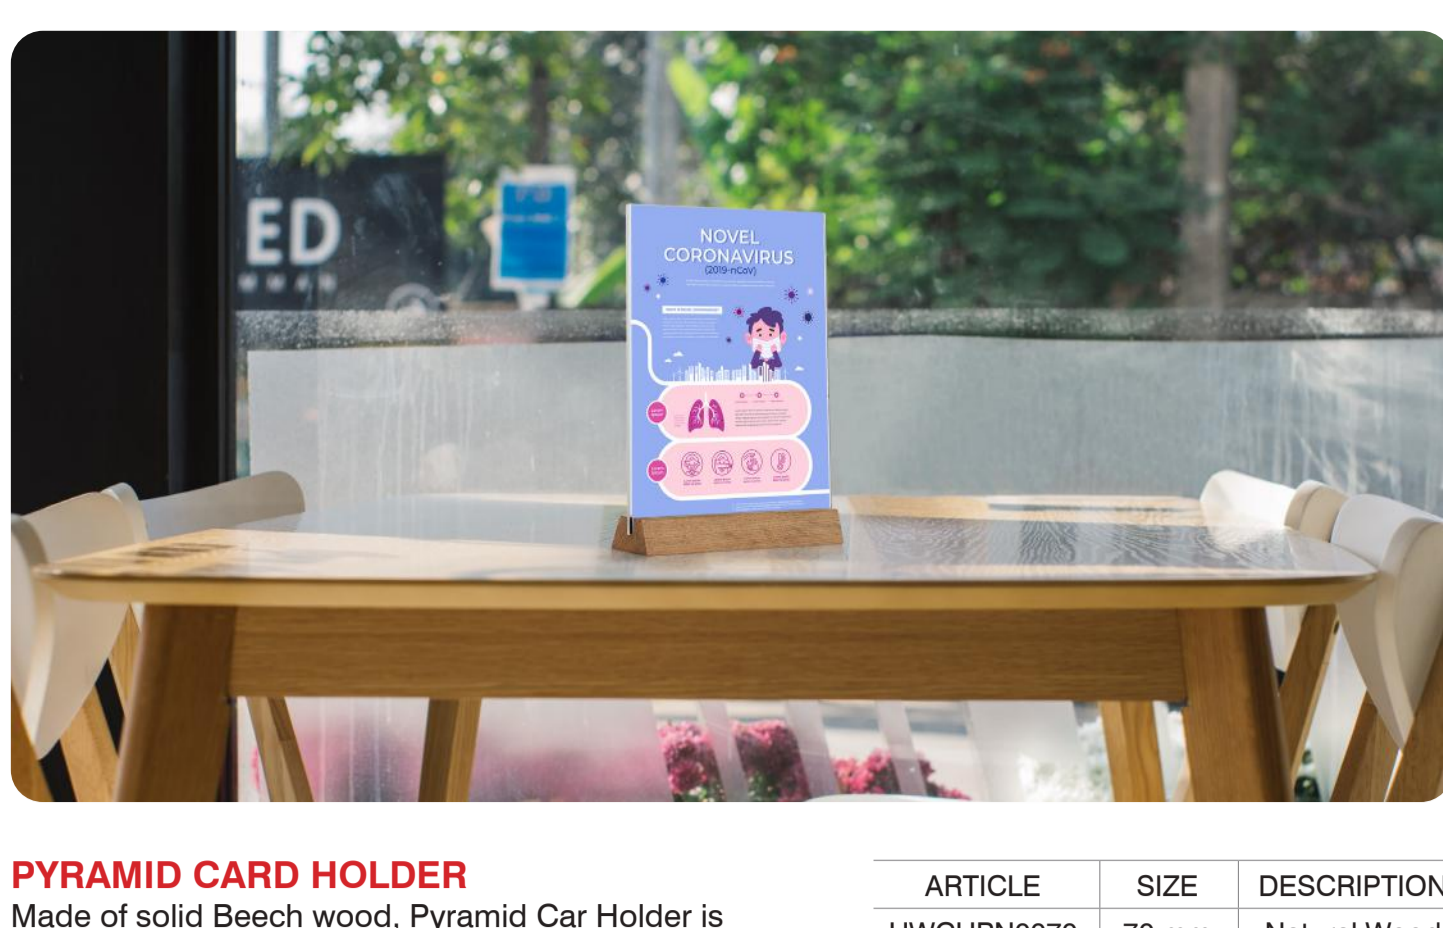

TABLETOP WARNING SIGNS

PYRAMID CARD HOLDER

Made of solid Beech wood, Pyramid Card Holder is mobile option for displaying menus, business cards, price tickets, or many other announcement purposes. It is nicely lacquered finished with round corners. It is good for displaying both ways. Pyramid Card Holder is suitable for both indoor and outdoor places such as shops, restaurants, cafes and bars. To ensure sustainability of the quality, Pyramid Card Holders are lacquered finished which is resistant to spill of food and fizzy drinks.

CARD HOLDER DOUBLE SIDED

Made of solid Beech wood, Card Holder is double sided mobile options for displaying menus, business cards, price tickets, gift cards or many other purposes. It is nicely lacquered finished with round corners. It is good for displaying both ways. There are one channel on each side of Card holder one of which is 90 degrees angle and other one of which is 75 degrees angle. Card Holder is suitable for both indoor and outdoor places such as shops, restaurants, cafes and bars. To ensure sustainability of the quality, Card Holder is lacquered finished which is resistant to spill of food and fizzy drinks.

TICKET HOLDER

Made of solid Beech wood, Ticker Holders are very economic options for displaying menus, business cards, price tickets, gift cards or many other purposes. It is nicely lacquered finished with round corners. It is good for displaying both ways. Ticket Holder is suitable for both indoor and outdoor places such as shops, restaurants, cafes and bars. To ensure sustainability of the quality, Ticket Holders are lacquered finished which is resistant to spill of food and fizzy drinks.