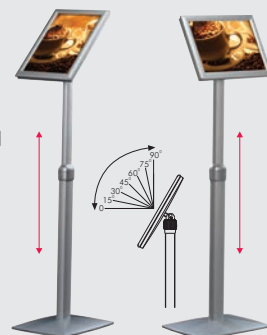

Smart Ledbox with Led Technology

Double Sided Smart Ledbox

Single Sided Smart Ledbox

M&T Displays withdraw *Showcase* from production.

M&T Displays decided to withdraw Telescopic Menuboard from M&T product range in 2013.

Telescopic Menuboard

Thanks to R&D department's studies and distributors' feedback for increased product efficiency. We develop and produce more functional, useful, aesthetic and practical menuboard models instead of Telescopic Menuboards. Our existing products; Flexible Menuboard and Decorative / Classical Menuboard with the recently added feature of landscape/portrait position adjustment covers the different needs of applications. M&T Displays will keep providing service of parts for at least 2 years for sold items in the past.