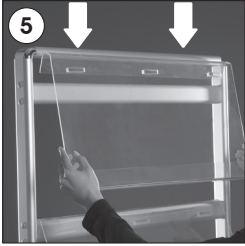

Installation Instructions

(1001917) BROCHURE SET

Single sided shelves

Double sided shelves

Each product package includes mounting accessories

- 1 x Brochure set main body
- 2 x Base profile
- 1 x 5 allen key
- 4 x Bolt 3,5x9,5 mm
- 4 x Acrylic shelf