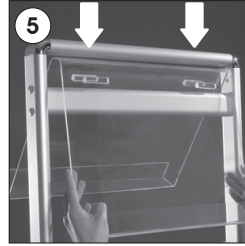

Installation Instructions

(1001917) BROCHURE SET

Single sided shelves

Double sided shelves

Each product package includes mounting accessories

- 1 x Brochure set main body
- 2 x Base profile
- 1 x 5 allen key
- 4 x Bolt 3,5x9,5 mm
- 4 x Acrylic shelf