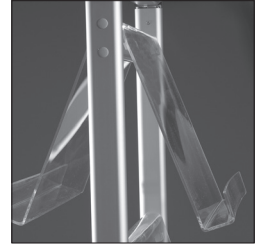

Installation Instructions

(1001917) BROCHURE SET

Single sided shelves

Double sided shelves

Each product package includes mounting accessories

- 1 x Brochure set main body
- 2 x Base profile
- 1 x 5 allen key
- 4 x Bolt 3,5x9,5 mm
- 4 x Acrylic shelf