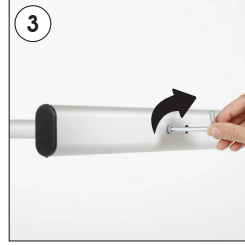

Installation Instructions

(1001917) BROCHURE SET

Single sided shelves

Double sided shelves

Each product package includes mounting accessories

- 1 x Brochure set main body
- 2 x Base profile
- 1 x 5 allen key
- 4 x Bolt 3,5x9,5 mm
- 4 x Acrylic shelf