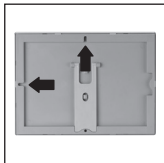

Installation Instructions

(1001995)

OPTI FRAME 14 MM

Mitred Corner

Hanger mounting

Landscape or portrait positions

There are 2 different slots at different positions at the back of the frame, for using the frame in both horizontal and vertical positions.