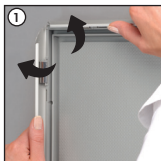

## OPTI FRAME / Mitred Corner

Screw & anchor mounting

Hanger mounting

Landscape or portrait positions

Storage conditions: Goods should be stored at 0°-35°C in a dry place.  
Store in the original package.