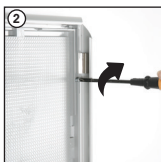

## OPTI FRAME / Mitred Corner

Screw & anchor mounting

Hanger mounting

Landscape or portrait positions

Storage conditions: Goods should be stored at 0°-35°C in a dry place.  
Store in the original package.