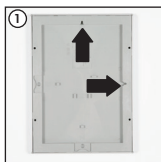

## OPTI FRAME / Mitred Corner

Screw & anchor mounting

Hanger mounting

Landscape or portrait positions

Storage conditions: Goods should be stored at 0°-35°C in a dry place.  
Store in the original package.