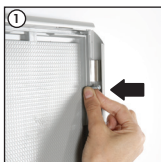

## OPTI FRAME / Mitred Corner

Screw & anchor mounting

Hanger mounting

Landscape or portrait positions

Storage conditions: Goods should be stored at 0°-35°C in a dry place.  
Store in the original package.