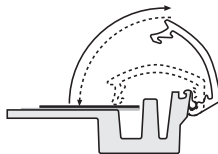

## OPTI FRAME / Mitred Corner

Screw & anchor mounting

Hanger mounting

Landscape or portrait positions

Storage conditions: Goods should be stored at 0°-35°C in a dry place.  
Store in the original package.