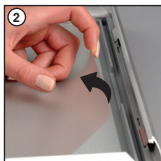

## OPTI FRAME / Mitred Corner

Screw & anchor mounting

Hanger mounting

Landscape or portrait positions

Storage conditions: Goods should be stored at 0°-35°C in a dry place.  
Store in the original package.