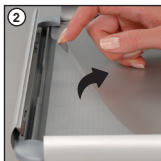

Installation Instructions

(1002003)

OPTI FRAME / Round Corner

Screw & anchor mounting

Hanger mounting

Landscape or portrait positions

Storage conditions: Goods should be stored at 0°-35°C in a dry place.
Store in the original package.