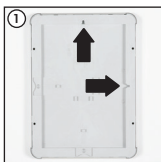

Installation Instructions

(1002003)

OPTI FRAME / Round Corner

Screw & anchor mounting

Hanger mounting

Landscape or portrait positions

Storage conditions: Goods should be stored at 0°-35°C in a dry place.
Store in the original package.