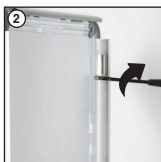

Installation Instructions

(1002003)

OPTI FRAME / Round Corner

Screw & anchor mounting

Hanger mounting

Landscape or portrait positions

Storage conditions: Goods should be stored at 0°-35°C in a dry place.
Store in the original package.