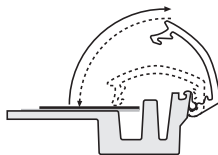

Installation Instructions

(1002003)

OPTI FRAME / Round Corner

Screw & anchor mounting

Hanger mounting

Landscape or portrait positions

Storage conditions: Goods should be stored at 0°-35°C in a dry place.
Store in the original package.