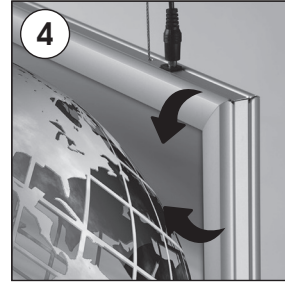

## SMART LEDBOX DOUBLE SIDED

Hanger mounting

Power Supply usage