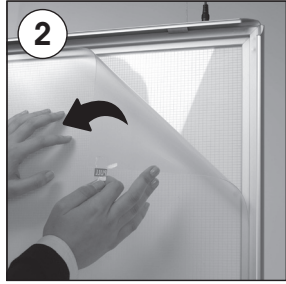

## SMART LEDBOX DOUBLE SIDED

Hanger mounting

Power Supply usage

### Caution!

Fragile switch!  
Remove pads when  
fully installed