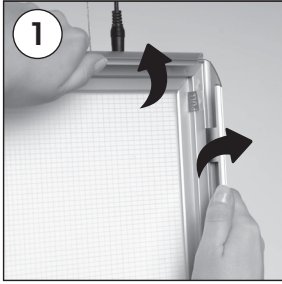

## SMART LEDBOX DOUBLE SIDED

Hanger mounting

Power Supply usage