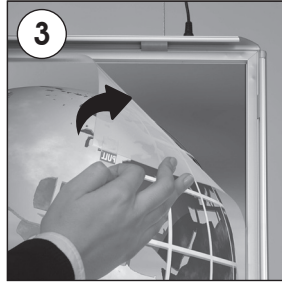

## SMART LEDBOX DOUBLE SIDED

Hanger mounting

Power Supply usage