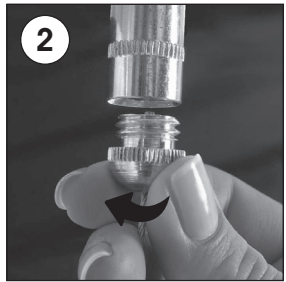

## SMART LEDBOX DOUBLE SIDED

Hanger mounting

Power Supply usage