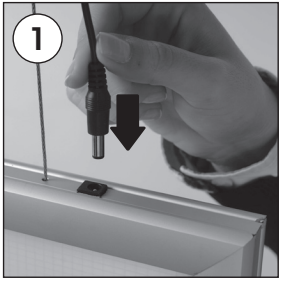

## SMART LEDBOX DOUBLE SIDED

Hanger mounting

Power Supply usage