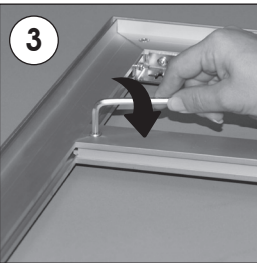

Installation Instructions

(1004895)

QUEEN PROFILE / LAGOON MAXI

Assembly of H profile

Assembly of H profile		
Poster	H (Size)	H (Pcs)
1000 X 1400 mm	970 mm	1
1000 X 1500 mm	970 mm	1
1000 X 2000 mm	970 mm	1