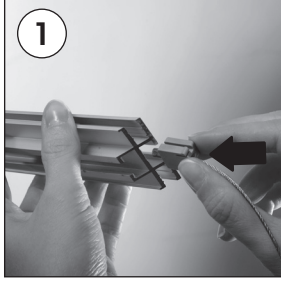

Installation Instructions

(1004895)

QUEEN PROFILE / LAGOON MAXI

Assembly of H profile

Assembly of H profile		
Poster	H (Size)	H (Pcs)
1000 X 1400 mm	970 mm	1
1000 X 1500 mm	970 mm	1
1000 X 2000 mm	970 mm	1