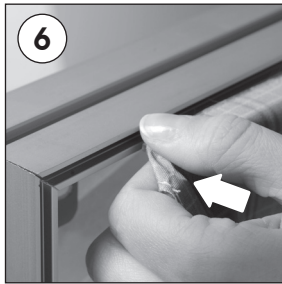

Installation Instructions

(1004895)

QUEEN PROFILE / LAGOON MAXI

Assembly of H profile

Assembly of H profile		
Poster	H (Size)	H (Pcs)
1000 X 1400 mm	970 mm	1
1000 X 1500 mm	970 mm	1
1000 X 2000 mm	970 mm	1