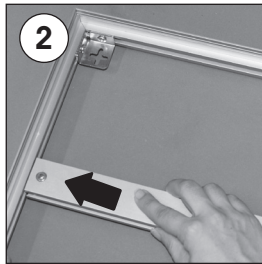

Installation Instructions

(1004895)

QUEEN PROFILE / LAGOON MAXI

Assembly of H profile

Assembly of H profile		
Poster	H (Size)	H (Pcs)
1000 X 1400 mm	970 mm	1
1000 X 1500 mm	970 mm	1
1000 X 2000 mm	970 mm	1