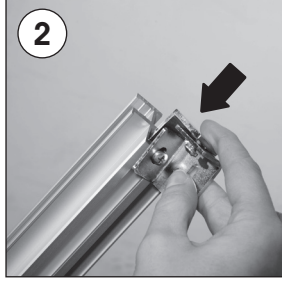

Installation Instructions

(1004895)

QUEEN PROFILE / LAGOON MAXI

Assembly of H profile

Assembly of H profile		
Poster	H (Size)	H (Pcs)
1000 X 1400 mm	970 mm	1
1000 X 1500 mm	970 mm	1
1000 X 2000 mm	970 mm	1