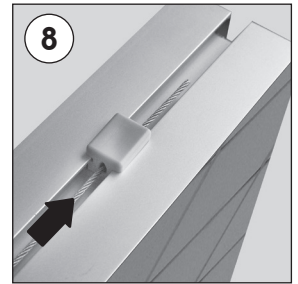

Installation Instructions

(1004895)

QUEEN PROFILE / LAGOON MAXI

Assembly of H profile

Assembly of H profile		
Poster	H (Size)	H (Pcs)
1000 X 1400 mm	970 mm	1
1000 X 1500 mm	970 mm	1
1000 X 2000 mm	970 mm	1