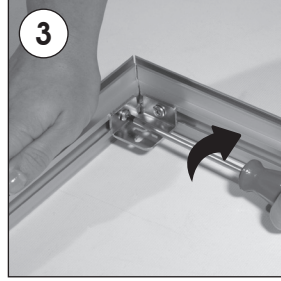

Installation Instructions

(1004895)

QUEEN PROFILE / LAGOON MAXI

Assembly of H profile

Assembly of H profile		
Poster	H (Size)	H (Pcs)
1000 X 1400 mm	970 mm	1
1000 X 1500 mm	970 mm	1
1000 X 2000 mm	970 mm	1