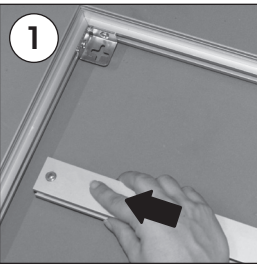

Installation Instructions

(1004895)

QUEEN PROFILE / LAGOON MAXI

Assembly of H profile

Assembly of H profile		
Poster	H (Size)	H (Pcs)
1000 X 1400 mm	970 mm	1
1000 X 1500 mm	970 mm	1
1000 X 2000 mm	970 mm	1