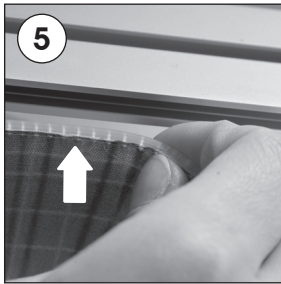

Installation Instructions

(1004895)

QUEEN PROFILE / LAGOON MAXI

Assembly of H profile

Assembly of H profile		
Poster	H (Size)	H (Pcs)
1000 X 1400 mm	970 mm	1
1000 X 1500 mm	970 mm	1
1000 X 2000 mm	970 mm	1