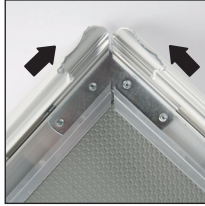

Installation Instructions

(1005988)

FANCY FRAME

Each frame includes wall mounting accessories (4 screws & 4 anchors)

Screw & anchor mounting

Fixing uneven corners

1. If your frame corners are slightly uneven, there is an easy fixing. Follow these steps with care, as the corners are sharp.

2. Locate the metal brackets on the back of your frame near the gap and loosen the screws. Push the two sides of the frame together and retighten the screws.

3. Your frame corners should be perfectly aligned!