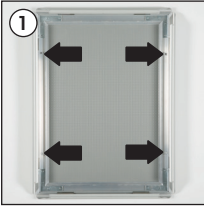

Installation Instructions

(1005988)

FANCY FRAME

Each frame includes wall mounting accessories (4 screws & 4 anchors)

Screw & anchor mounting

Fixing uneven corners

1. If your frame corners are slightly uneven, there is an easy fixing. Follow these steps with care, as the corners are sharp.

2. Locate the metal brackets on the back of your frame near the gap and loosen the screws. Push the two sides of the frame together and retighten the screws.

3. Your frame corners should be perfectly aligned!