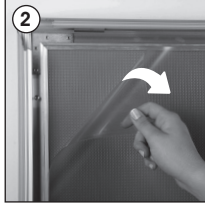

Installation Instructions

(1005988)

FANCY FRAME

Each frame includes wall mounting accessories (4 screws & 4 anchors)

Screw & anchor mounting

Fixing uneven corners

1. If your frame corners are slightly uneven, there is an easy fixing. Follow these steps with care, as the corners are sharp.

2. Locate the metal brackets on the back of your frame near the gap and loosen the screws. Push the two sides of the frame together and retighten the screws.

3. Your frame corners should be perfectly aligned!