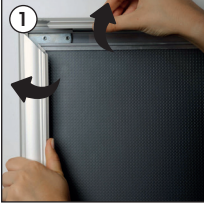

Installation Instructions

(1005988)

FANCY FRAME

Each frame includes wall mounting accessories (4 screws & 4 anchors)

Screw & anchor mounting

Fixing uneven corners

1. If your frame corners are slightly uneven, there is an easy fixing. Follow these steps with care, as the corners are sharp.

2. Locate the metal brackets on the back of your frame near the gap and loosen the screws. Push the two sides of the frame together and retighten the screws.

3. Your frame corners should be perfectly aligned!