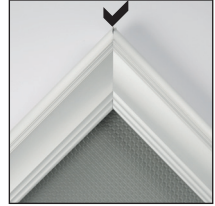

Installation Instructions

(1005988)

FANCY FRAME

Each frame includes wall mounting accessories (4 screws & 4 anchors)

Screw & anchor mounting

Fixing uneven corners

1. If your frame corners are slightly uneven, there is an easy fixing. Follow these steps with care, as the corners are sharp.

2. Locate the metal brackets on the back of your frame near the gap and loosen the screws. Push the two sides of the frame together and retighten the screws.

3. Your frame corners should be perfectly aligned!