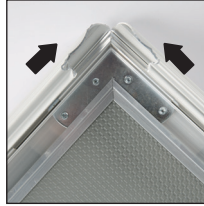

Installation Instructions

(1005988)

FANCY FRAME

Each frame includes wall mounting accessories (4 screws & 4 anchors)

Screw & anchor mounting

Fixing uneven corners

1. If your frame corners are slightly uneven, there is an easy fixing. Follow these steps with care, as the corners are sharp.

2. Locate the metal brackets on the back of your frame near the gap and loosen the screws. Push the two sides of the frame together and retighten the screws.

3. Your frame corners should be perfectly aligned!