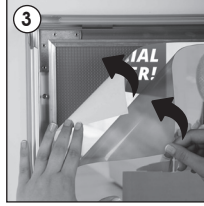

Installation Instructions

(1005988)

FANCY FRAME

Each frame includes wall mounting accessories (4 screws & 4 anchors)

Screw & anchor mounting

Fixing uneven corners

1. If your frame corners are slightly uneven, there is an easy fixing. Follow these steps with care, as the corners are sharp.

2. Locate the metal brackets on the back of your frame near the gap and loosen the screws. Push the two sides of the frame together and retighten the screws.

3. Your frame corners should be perfectly aligned!