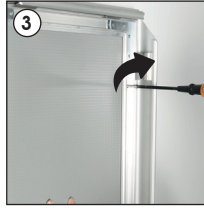

Installation Instructions

(1005988)

FANCY FRAME

Each frame includes wall mounting accessories (4 screws & 4 anchors)

Screw & anchor mounting

Fixing uneven corners

1. If your frame corners are slightly uneven, there is an easy fixing. Follow these steps with care, as the corners are sharp.

2. Locate the metal brackets on the back of your frame near the gap and loosen the screws. Push the two sides of the frame together and retighten the screws.

3. Your frame corners should be perfectly aligned!