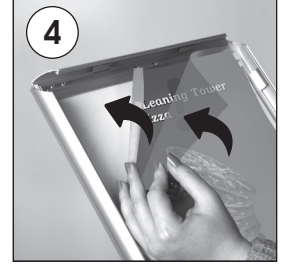

Installation Instructions

(1005992)

FLEXIBLE MENUBOARD WITH LEDBOX

Each product includes

- 1 x Main body profile
- 1 x Base
- 1 x Best Buy LEDbox Frame
- 1 x PET cover
- 4 x Bolt M5x50
- 1 x 4 allen key
- 1 x Power Supply 12V-1A