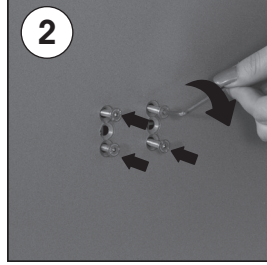

Installation Instructions

(1005992)

FLEXIBLE MENUBOARD WITH LEDBOX

Each product includes

- 1 x Main body profile
- 1 x Base
- 1 x Best Buy LEDbox Frame
- 1 x PET cover
- 4 x Bolt M5x50
- 1 x 4 allen key
- 1 x Power Supply 12V-1A