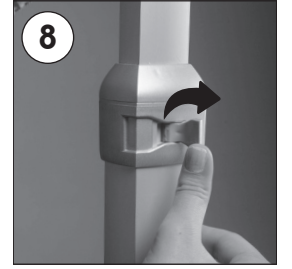

Installation Instructions

(1005992)

FLEXIBLE MENUBOARD WITH LEDBOX

Each product includes

- 1 x Main body profile
- 1 x Base
- 1 x Best Buy LEDbox Frame
- 1 x PET cover
- 4 x Bolt M5x50
- 1 x 4 allen key
- 1 x Power Supply 12V-1A