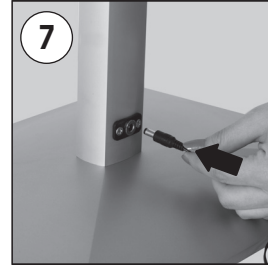

Installation Instructions

(1005992)

FLEXIBLE MENUBOARD WITH LEDBOX

Each product includes

- 1 x Main body profile
- 1 x Base
- 1 x Best Buy LEDbox Frame
- 1 x PET cover
- 4 x Bolt M5x50
- 1 x 4 allen key
- 1 x Power Supply 12V-1A