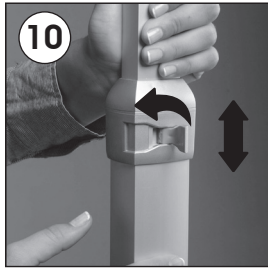

Installation Instructions

(1005992)

FLEXIBLE MENUBOARD WITH LEDBOX

Each product includes

- 1 x Main body profile
- 1 x Base
- 1 x Best Buy LEDbox Frame
- 1 x PET cover
- 4 x Bolt M5x50
- 1 x 4 allen key
- 1 x Power Supply 12V-1A