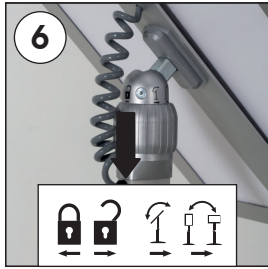

Installation Instructions

(1005992)

FLEXIBLE MENUBOARD WITH LEDBOX

Each product includes

- 1 x Main body profile
- 1 x Base
- 1 x Best Buy LEDbox Frame
- 1 x PET cover
- 4 x Bolt M5x50
- 1 x 4 allen key
- 1 x Power Supply 12V-1A