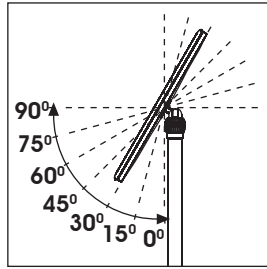

Installation Instructions

(1005992)

FLEXIBLE MENUBOARD WITH LEDBOX

Each product includes

- 1 x Main body profile
- 1 x Base
- 1 x Best Buy LEDbox Frame
- 1 x PET cover
- 4 x Bolt M5x50
- 1 x 4 allen key
- 1 x Power Supply 12V-1A