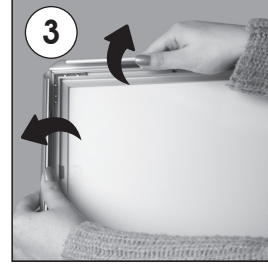

Installation Instructions

(1005992)

FLEXIBLE MENUBOARD WITH LEDBOX

Each product includes

- 1 x Main body profile
- 1 x Base
- 1 x Best Buy LEDbox Frame
- 1 x PET cover
- 4 x Bolt M5x50
- 1 x 4 allen key
- 1 x Power Supply 12V-1A