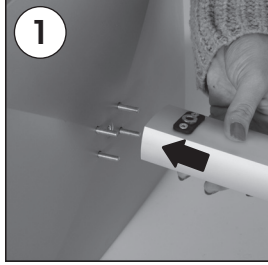

Installation Instructions

(1005992)

FLEXIBLE MENUBOARD WITH LEDBOX

Each product includes

- 1 x Main body profile
- 1 x Base
- 1 x Best Buy LEDbox Frame
- 1 x PET cover
- 4 x Bolt M5x50
- 1 x 4 allen key
- 1 x Power Supply 12V-1A