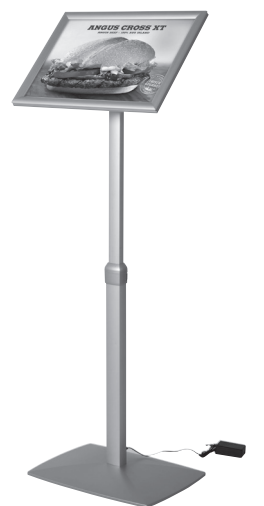

- Please inform the order number on the product or on the carton (e.g. 1/110001394-460) to the place that you have made the purchase if any problem with the product occurs.
- Bitte teilen Sie bei jeglichen Problemen, die auf dem Artikel oder auf der Verpackung aufgeführte Auftragsnummer (z.B: 1/110001394-460) Ihrem Händler mit.
- Lütfen ürünlerdeki herhangi bir sorun için ürünün veya paketin üzerindeki sipariş numarasını (örnek: 1/110001394-460) satın aldığınız yere bildiriniz.
- All rights reserved. All pictures, figures and writings are secured internationally by copy-right law. Infringements will be sued by civil and legal law.
- Alle Rechte vorbehalten. Alle Bilder, Zeichnungen und Texte sind international urheberrechtlich geschützt. Etwaige Zuwiderhandlungen werden zivil- und strafrechtlich verfolgt.
- Tüm hakları saklıdır. Tüm resimler, şemaların ve yazıların kopya hakları uluslararası kanunlarla güvence altına alınmıştır. İhlali durumunda sivil ve hukuki yasa mercii tarafından dava edilecektir.