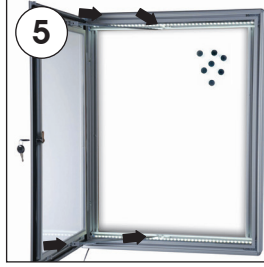

Installation Instructions

(1006834)

MAGNETIC NOTICEBOARD WITH LED LIGHT

Each product includes wall mounting accessories

- 2 x Wall hanger profile
- 4 x Screw & anchor set
- 1 x Power Adapter
- 1 x 3 allen key
- 2 x Bolt M4x10
- 4 x Bolt M6x12
- Magnetic button
16 x for 4xA4
24 x for 6xA4
36 x for 9xA4

Distance calculated between the underside of the top rail and the top side of the bottom rail.

Portrait/Vertikal/Dikey

4XA4 : 717 mm
6xA4 : 1037 mm
9XA4 : 1037 mm

Landscape/Horizontal/Yatay

4XA4 : 549 mm
6xA4 : 549 mm
9XA4 : 779 mm