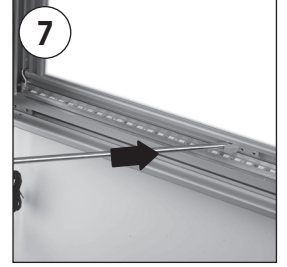

* The Transformer (power supply) must be located indoors or in a waterproof enclosure.

- Please inform the order number on the product or on the carton (e.g. 1/1 10001394-460) to the place that you have made the purchase if any problem with the product occurs.
- Bitte teilen Sie bei jeglichen Problemen, die auf dem Artikel oder auf der Verpackung aufgeführte Auftragsnummer (z.B.: 1/1 10001394-460) Ihrem Händler mit.
- Lütfen üründeki herhangi bir sorun için ürünün veya paketin üzerindeki sipariş numarasını (örnek: 1/1 10001394-460) satın aldığınız yere bildiriniz.
- All rights reserved. All pictures, figures and writings are secured internationally by copy-right law. Infringements will be sued by civil and legal law.
- Alle Rechte vorbehalten. Alle Bilder, Zeichnungen und Texte sind international urheberrechtlich geschützt. Etwaige Zuwiderhandlungen werden zivil- und strafrechtlich verfolgt.
- Tüm hakları saklıdır. Tüm resimlerin, şemaların ve yazıların kopya hakları uluslararası kanunlarla güvence altına alınmıştır. İhlali durumunda sivil ve hukuki yasa mercii tarafından dava edilecektir.