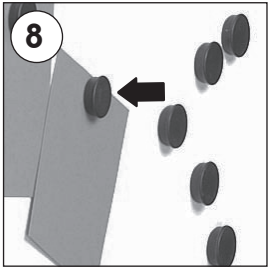

Installation Instructions

(1006834)

MAGNETIC NOTICEBOARD WITH LED LIGHT

Each product includes wall mounting accessories

- 2 x Wall hanger profile
- 4 x Screw & anchor set
- 1 x Power Adapter
- 1 x 3 allen key
- 2 x Bolt M4x10
- 4 x Bolt M6x12
- Magnetic button
16 x for 4xA4
24 x for 6xA4
36 x for 9xA4

Distance calculated between the underside of the top rail and the top side of the bottom rail.

Portrait/Vertikal/Dikey

4XA4 : 717 mm
6xA4 : 1037 mm
9XA4 : 1037 mm

Landscape/Horizontal/Yatay

4XA4 : 549 mm
6xA4 : 549 mm
9XA4 : 779 mm