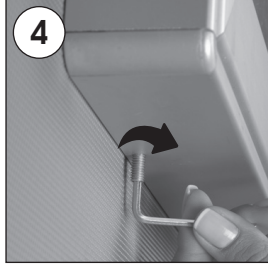

* The Transformer (power supply) must be located indoors or in a waterproof enclosure.

- Please inform the order number on the product or on the carton (e.g. 1/1 10001394-460) to the place that you have made the purchase if any problem with the product occurs.
- Bitte teilen Sie bei jeglichen Problemen, die auf dem Artikel oder auf der Verpackung aufgeführte Auftragsnummer (z.B.: 1/1 10001394-460) Ihrem Händler mit.
- Lütfen üründeki herhangi bir sorun için ürünün veya paketin üzerindeki sipariş numarasını (örnek: 1/1 10001394-460) satın aldığınız yere bildiriniz.
- All rights reserved. All pictures, figures and writings are secured internationally by copy-right law. Infringements will be sued by civil and legal law.
- Alle Rechte vorbehalten. Alle Bilder, Zeichnungen und Texte sind international urheberrechtlich geschützt. Etwaige Zuwiderhandlungen werden zivil- und strafrechtlich verfolgt.
- Tüm hakları saklıdır. Tüm resimlerin, şemaların ve yazıların kopya hakları uluslararası kanunlarla güvence altına alınmıştır. İhlali durumunda sivil ve hukuki yasa mercii tarafından dava edilecektir.