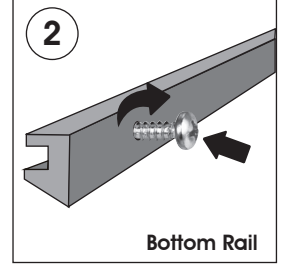

Installation Instructions

(1006834)

MAGNETIC NOTICEBOARD WITH LED LIGHT

Each product includes wall mounting accessories

- 2 x Wall hanger profile
- 4 x Screw & anchor set
- 1 x Power Adapter
- 1 x 3 allen key
- 2 x Bolt M4x10
- 4 x Bolt M6x12
- Magnetic button
16 x for 4xA4
24 x for 6xA4
36 x for 9xA4

Distance calculated between the underside of the top rail and the top side of the bottom rail.

Portrait/Vertikal/Dikey

4XA4 : 717 mm
6xA4 : 1037 mm
9XA4 : 1037 mm

Landscape/Horizontal/Yatay

4XA4 : 549 mm
6xA4 : 549 mm
9XA4 : 779 mm