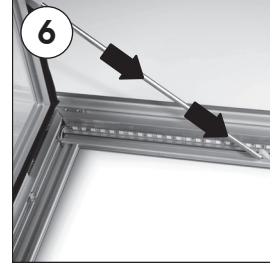

Installation Instructions

(1006834)

MAGNETIC NOTICEBOARD WITH LED LIGHT

Each product includes wall mounting accessories

- 2 x Wall hanger profile
- 4 x Screw & anchor set
- 1 x Power Adapter
- 1 x 3 allen key
- 2 x Bolt M4x10
- 4 x Bolt M6x12
- Magnetic button
16 x for 4xA4
24 x for 6xA4
36 x for 9xA4

Distance calculated between the underside of the top rail and the top side of the bottom rail.

Portrait/Vertikal/Dikey

4XA4 : 717 mm
6xA4 : 1037 mm
9XA4 : 1037 mm

Landscape/Horizontal/Yatay

4XA4 : 549 mm
6xA4 : 549 mm
9XA4 : 779 mm