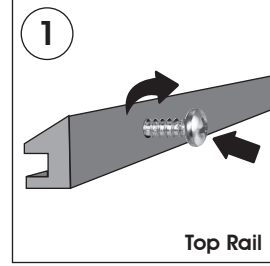

Installation Instructions

(1006834)

MAGNETIC NOTICEBOARD WITH LED LIGHT

Each product includes wall mounting accessories

- 2 x Wall hanger profile
- 4 x Screw & anchor set
- 1 x Power Adapter
- 1 x 3 allen key
- 2 x Bolt M4x10
- 4 x Bolt M6x12
- Magnetic button
16 x for 4xA4
24 x for 6xA4
36 x for 9xA4

Distance calculated between the underside of the top rail and the top side of the bottom rail.

Portrait/Vertikal/Dikey

4XA4 : 717 mm
6xA4 : 1037 mm
9XA4 : 1037 mm

Landscape/Horizontal/Yatay

4XA4 : 549 mm
6xA4 : 549 mm
9XA4 : 779 mm