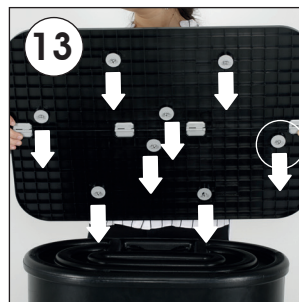

Installation Instructions

(1006908)

POP-UP COUNTER

Each product includes

- 1x Plastic Panel
 - 1x Poster Profile
 - 1x 0,5 mm Metal sheet
 - 1x Black PVC plaque (1620x800x0,5 mm)
- Note: PVC Printing Size:
1570x755 mm