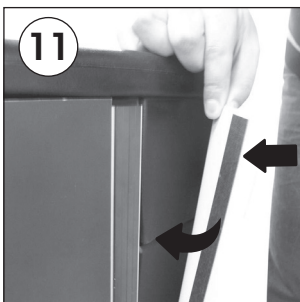

Installation Instructions

(1006908)

POP-UP COUNTER

Each product includes

- 1x Plastic Panel
 - 1x Poster Profile
 - 1x 0,5 mm Metal sheet
 - 1x Black PVC plaque (1620x800x0,5 mm)
- Note: PVC Printing Size:
1570x755 mm