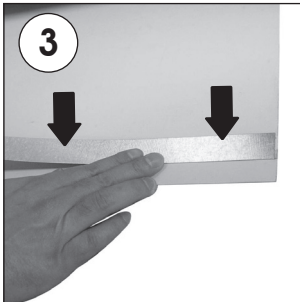

Installation Instructions

(1006908)

POP-UP COUNTER

Each product includes

- 1x Plastic Panel
 - 1x Poster Profile
 - 1x 0,5 mm Metal sheet
 - 1x Black PVC plaque (1620x800x0,5 mm)
- Note: PVC Printing Size:
1570x755 mm