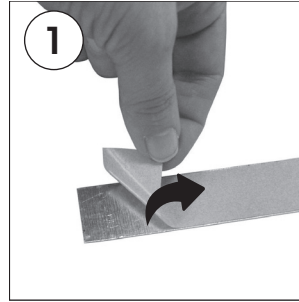

Installation Instructions

(1006908)

POP-UP COUNTER

Each product includes

- 1x Plastic Panel
 - 1x Poster Profile
 - 1x 0,5 mm Metal sheet
 - 1x Black PVC plaque (1620x800x0,5 mm)
- Note: PVC Printing Size:
1570x755 mm