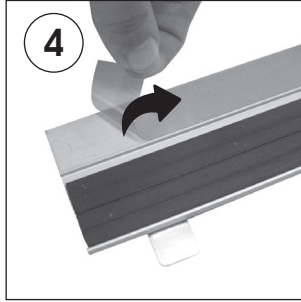

Installation Instructions

(1006908)

POP-UP COUNTER

Each product includes

- 1x Plastic Panel
 - 1x Poster Profile
 - 1x 0,5 mm Metal sheet
 - 1x Black PVC plaque (1620x800x0,5 mm)
- Note: PVC Printing Size:
1570x755 mm