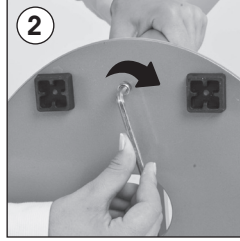

Installation Instructions

(1007008)

MONO TOTEM

Each product package includes mounting accessories

- 1 x Totem main body
- 1 x Totem flange
- 1 x Totem top cover
- 2 x Qpaue acrylic
- 2 x PET cover
- 1 x 5 Allen key
- 2 x Bolt M6x25 mm
- 4 x Bolt M4x16 mm