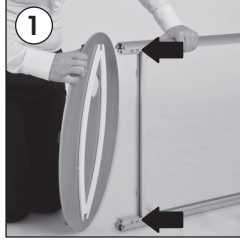

Installation Instructions

(1007008)

MONO TOTEM

Each product package includes mounting accessories

- 1 x Totem main body
- 1 x Totem flange
- 1 x Totem top cover
- 2 x Qpaue acrylic
- 2 x PET cover
- 1 x 5 Allen key
- 2 x Bolt M6x25 mm
- 4 x Bolt M4x16 mm