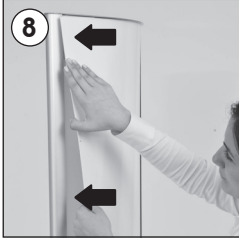

Installation Instructions

(1007008)

MONO TOTEM

Each product package includes mounting accessories

- 1 x Totem main body
- 1 x Totem flange
- 1 x Totem top cover
- 2 x Qpaue acrylic
- 2 x PET cover
- 1 x 5 Allen key
- 2 x Bolt M6x25 mm
- 4 x Bolt M4x16 mm