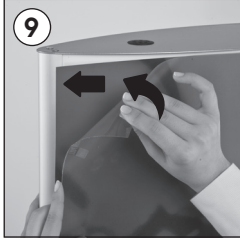

Installation Instructions

(1007008)

MONO TOTEM

Each product package includes mounting accessories

- 1 x Totem main body
- 1 x Totem flange
- 1 x Totem top cover
- 2 x Qpaue acrylic
- 2 x PET cover
- 1 x 5 Allen key
- 2 x Bolt M6x25 mm
- 4 x Bolt M4x16 mm