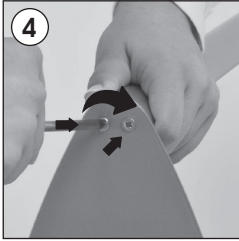

Installation Instructions

(1007008)

MONO TOTEM

Each product package includes mounting accessories

- 1 x Totem main body
- 1 x Totem flange
- 1 x Totem top cover
- 2 x Qpaue acrylic
- 2 x PET cover
- 1 x 5 Allen key
- 2 x Bolt M6x25 mm
- 4 x Bolt M4x16 mm