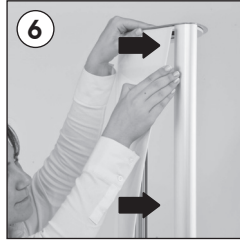

Installation Instructions

(1007008)

MONO TOTEM

Each product package includes mounting accessories

- 1 x Totem main body
- 1 x Totem flange
- 1 x Totem top cover
- 2 x Qpaue acrylic
- 2 x PET cover
- 1 x 5 Allen key
- 2 x Bolt M6x25 mm
- 4 x Bolt M4x16 mm