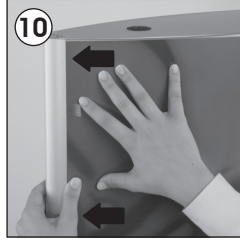

Installation Instructions

(1007008)

MONO TOTEM

Each product package includes mounting accessories

- 1 x Totem main body
- 1 x Totem flange
- 1 x Totem top cover
- 2 x Qpaue acrylic
- 2 x PET cover
- 1 x 5 Allen key
- 2 x Bolt M6x25 mm
- 4 x Bolt M4x16 mm