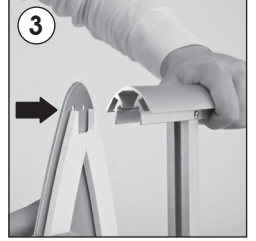

Installation Instructions

(1007008)

MONO TOTEM

Each product package includes mounting accessories

- 1 x Totem main body
- 1 x Totem flange
- 1 x Totem top cover
- 2 x Qpaue acrylic
- 2 x PET cover
- 1 x 5 Allen key
- 2 x Bolt M6x25 mm
- 4 x Bolt M4x16 mm