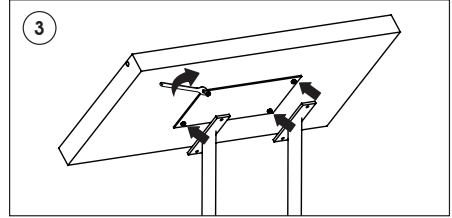

Installation Instructions

(1008753)

RESTAURANT BOARDS 3A4

Each product package includes

- 1 x Restaurant board frame
- 1 x Base
- 2 x Main body pipe
- 2 x Bolt M8x20 mm
- 4 x Nut M6
- 1 x 5 Allen key
- 1 x Spanner 10