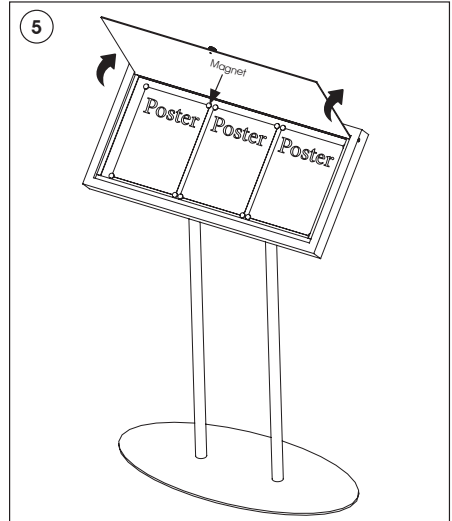

Installation Instructions

(1008753)

RESTAURANT BOARDS 3A4

Each product package includes

- 1 x Restaurant board frame
- 1 x Base
- 2 x Main body pipe
- 2 x Bolt M8x20 mm
- 4 x Nut M6
- 1 x 5 Allen key
- 1 x Spanner 10