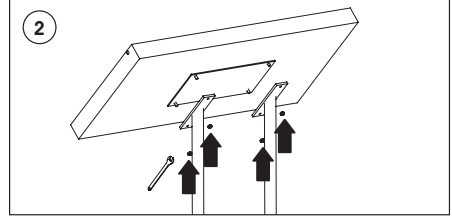

Installation Instructions

(1008753)

RESTAURANT BOARDS 3A4

Each product package includes

- 1 x Restaurant board frame
- 1 x Base
- 2 x Main body pipe
- 2 x Bolt M8x20 mm
- 4 x Nut M6
- 1 x 5 Allen key
- 1 x Spanner 10