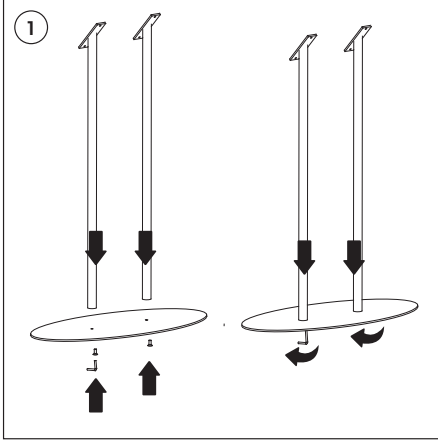

Installation Instructions

(1008753)

RESTAURANT BOARDS 3A4

Each product package includes

- 1 x Restaurant board frame
- 1 x Base
- 2 x Main body pipe
- 2 x Bolt M8x20 mm
- 4 x Nut M6
- 1 x 5 Allen key
- 1 x Spanner 10