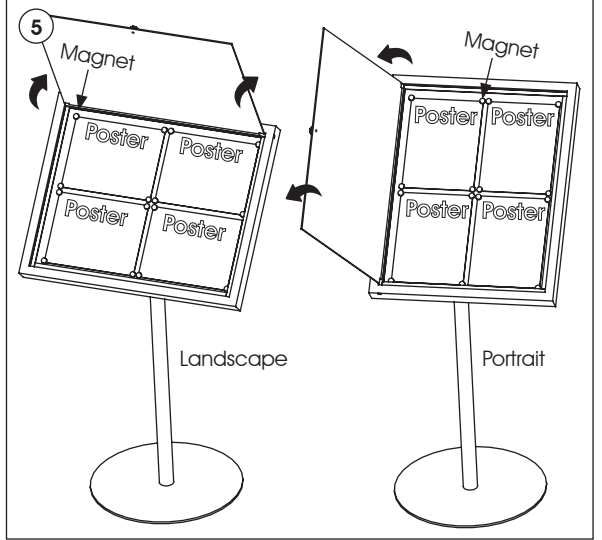

Installation Instructions

(1008754)

RESTAURANT BOARDS 4A4

Each product package includes

- 1 x Restaurant board frame
- 1 x Base
- 1 x Main body pipe
- 2 x Bolt M8x20 mm
- 4 x Nut M6
- 1 x 5 Allen key
- 1 x Spanner 10