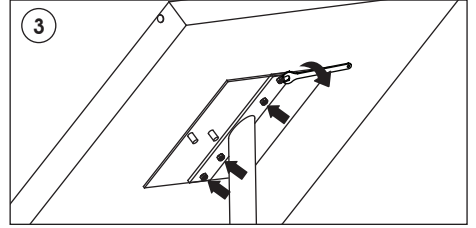

Installation Instructions

(1008754)

RESTAURANT BOARDS 4A4

Each product package includes

- 1 x Restaurant board frame
- 1 x Base
- 1 x Main body pipe
- 2 x Bolt M8x20 mm
- 4 x Nut M6
- 1 x 5 Allen key
- 1 x Spanner 10