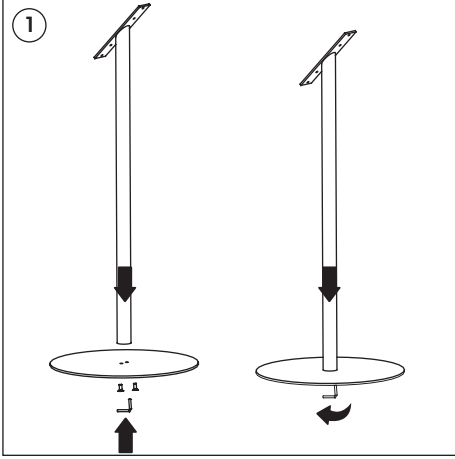

Installation Instructions

(1008754)

RESTAURANT BOARDS 4A4

Each product package includes

- 1 x Restaurant board frame
- 1 x Base
- 1 x Main body pipe
- 2 x Bolt M8x20 mm
- 4 x Nut M6
- 1 x 5 Allen key
- 1 x Spanner 10