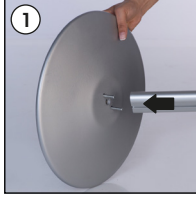

Installation Instructions

(1009794H000)

FLOOR STANDING REFERENCE RACK

Each product package includes

- 1 x Main body profile
- 1 x Base Ø358x40 mm
- 1 x Base weight flange Ø230x10 mm
- 1 x Main body profile connecting sheet
- 1 x Reference Rack body sheet
- 2 x Bolt M6x15
- 2 x Bolt M4x10
- 2 x Bolt M6x25
- 1 x Bolt M10x30
- 1 x 5 Allen key