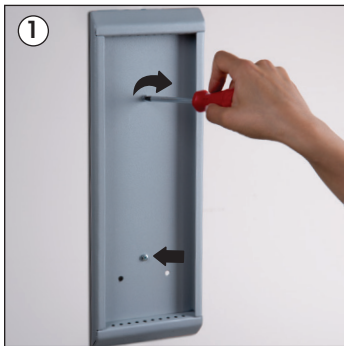

## WALL MOUNT REFERENCE RACK

### Each product package includes

- 1 x Reference Rack main body
- 2 x Screw
- 2 x Anchor

**CAUTION :** PET Pockets are not included in the pack. Please don't forget to order. Pockets in 3 colours (red, black, gray). Each colour boxed in 10 pcs.