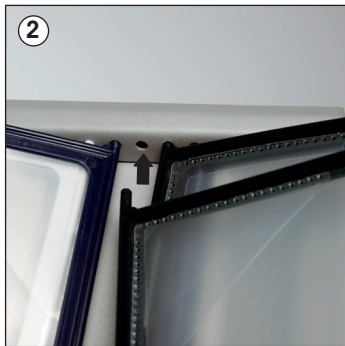

### Each product package includes

- 1 x Reference Rack main body
- 2 x Screw
- 2 x Anchor

**CAUTION :** PET Pockets are not included in the pack. Please don't forget to order. Pockets in 3 colours (red, black, gray). Each colour boxed in 10 pcs.