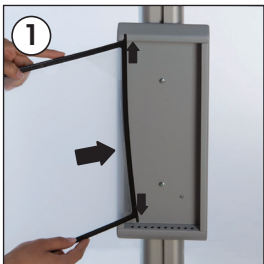

Optional PET Pockets

CAUTION : PET Pockets are not included in the pack. Please don't forget to order. Pockets in 3 colours (red, black, gray). Each colour boxed in 10 pcs.