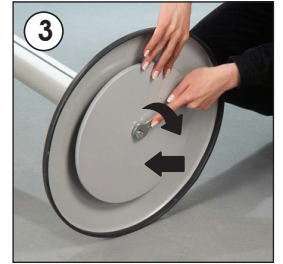

### Each product package includes mounting accessories

- 1 x Main Body Profile, 2 channel
- 1 x Base
- 1 x Base weight flange  
Ø330x8 mm
- 1 x Pet Pocket body sheet
- 1 x Opti Frame A2, mitred corner
- 4 x Bolt M6x30
- 1 x Bolt M10x30
- 1 x Washer Ø10
- 4 x Nut M4 12,5x9,5
- 4 x Bolt M4x8