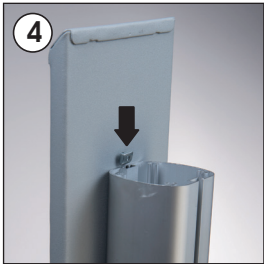

### Each product package includes mounting accessories

- 1 x Main Body Profile, 2 channel
- 1 x Base
- 1 x Base weight flange  
Ø330x8 mm
- 1 x Pet Pocket body sheet
- 1 x Opti Frame A2, mitred corner
- 4 x Bolt M6x30
- 1 x Bolt M10x30
- 1 x Washer Ø10
- 4 x Nut M4 12,5x9,5
- 4 x Bolt M4x8