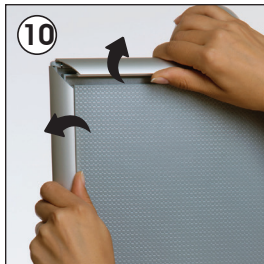

### Each product package includes mounting accessories

- 1 x Main Body Profile, 2 channel
- 1 x Base
- 1 x Base weight flange  
Ø330x8 mm
- 1 x Pet Pocket body sheet
- 1 x Opti Frame A2, mitred corner
- 4 x Bolt M6x30
- 1 x Bolt M10x30
- 1 x Washer Ø10
- 4 x Nut M4 12,5x9,5
- 4 x Bolt M4x8