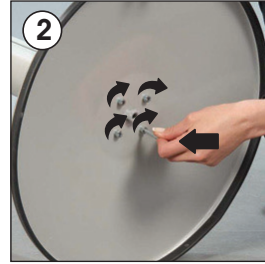

### Each product package includes mounting accessories

- 1 x Main Body Profile, 2 channel
- 1 x Base
- 1 x Base weight flange  
Ø330x8 mm
- 1 x Pet Pocket body sheet
- 1 x Opti Frame A2, mitred corner
- 4 x Bolt M6x30
- 1 x Bolt M10x30
- 1 x Washer Ø10
- 4 x Nut M4 12,5x9,5
- 4 x Bolt M4x8