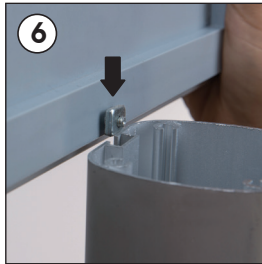

### Each product package includes mounting accessories

- 1 x Main Body Profile, 2 channel
- 1 x Base
- 1 x Base weight flange  
Ø330x8 mm
- 1 x Pet Pocket body sheet
- 1 x Opti Frame A2, mitred corner
- 4 x Bolt M6x30
- 1 x Bolt M10x30
- 1 x Washer Ø10
- 4 x Nut M4 12,5x9,5
- 4 x Bolt M4x8