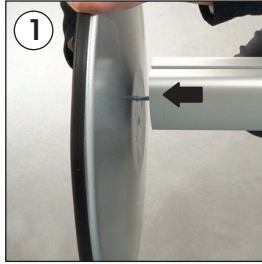

### Each product package includes mounting accessories

- 1 x Main Body Profile, 2 channel
- 1 x Base
- 1 x Base weight flange  
Ø330x8 mm
- 1 x Pet Pocket body sheet
- 1 x Opti Frame A2, mitred corner
- 4 x Bolt M6x30
- 1 x Bolt M10x30
- 1 x Washer Ø10
- 4 x Nut M4 12,5x9,5
- 4 x Bolt M4x8