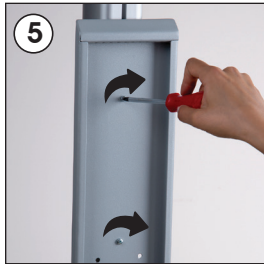

### Each product package includes mounting accessories

- 1 x Main Body Profile, 2 channel
- 1 x Base
- 1 x Base weight flange  
Ø330x8 mm
- 1 x Pet Pocket body sheet
- 1 x Opti Frame A2, mitred corner
- 4 x Bolt M6x30
- 1 x Bolt M10x30
- 1 x Washer Ø10
- 4 x Nut M4 12,5x9,5
- 4 x Bolt M4x8