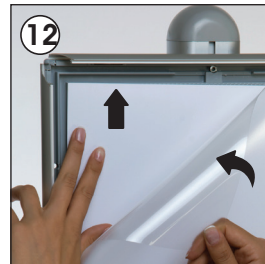

### Each product package includes mounting accessories

- 1 x Main Body Profile, 2 channel
- 1 x Base
- 1 x Base weight flange  
Ø330x8 mm
- 1 x Pet Pocket body sheet
- 1 x Opti Frame A2, mitred corner
- 4 x Bolt M6x30
- 1 x Bolt M10x30
- 1 x Washer Ø10
- 4 x Nut M4 12,5x9,5
- 4 x Bolt M4x8