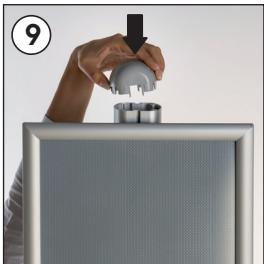

### Each product package includes mounting accessories

- 1 x Main Body Profile, 2 channel
- 1 x Base
- 1 x Base weight flange  
Ø330x8 mm
- 1 x Pet Pocket body sheet
- 1 x Opti Frame A2, mitred corner
- 4 x Bolt M6x30
- 1 x Bolt M10x30
- 1 x Washer Ø10
- 4 x Nut M4 12,5x9,5
- 4 x Bolt M4x8