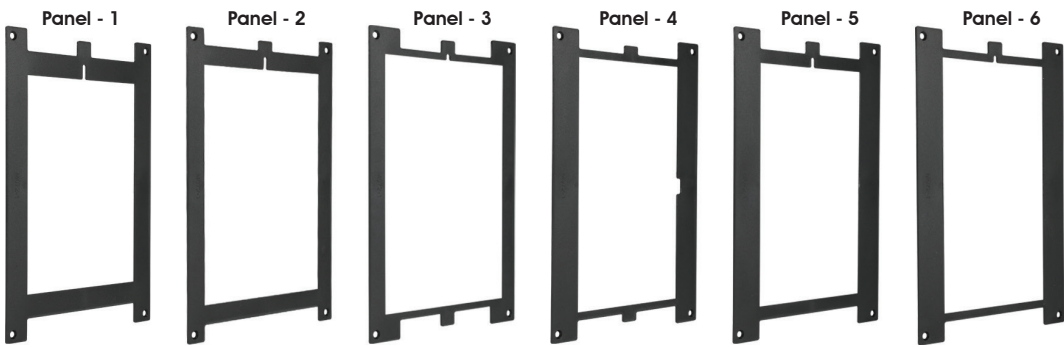

Installation Instructions

(1009916H000)

UNIVERSAL CURVED TABLET KIOSK

Landscape & portrait positions

9.7" iPad 5-6,
iPad Air 1-2
iPad Pro (Gen 1)

10.2" iPad 7-8-9
10.5, iPad Air 3
iPad Pro (Gen 2)

11" iPad Pro
(Gen 3-4-5)
10.9 iPad Air 4