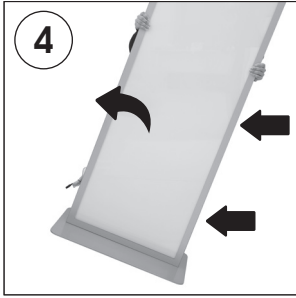

Installation Instructions

(1010144H000)

LEDA ILLUMINATED MAGNETIC TOTEM

Each product package includes

- 1 x Base
- 1 x Leda Totem Main body
- 2 x Polycarbon Cover
- 1 x 4 Allen key
- 1 x Eu plug
- 1 x Power supply AC100-240V-DC12V-6A-GME72C-LV.VI
- 3 x Bolt M6x30