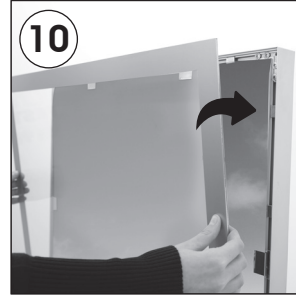

Installation Instructions

(1010144H000)

LEDA ILLUMINATED MAGNETIC TOTEM

Each product package includes

- 1 x Base
- 1 x Leda Totem Main body
- 2 x Polycarbon Cover
- 1 x 4 Allen key
- 1 x Eu plug
- 1 x Power supply AC100-240V-DC12V-6A-GME72C-LV.VI
- 3 x Bolt M6x30