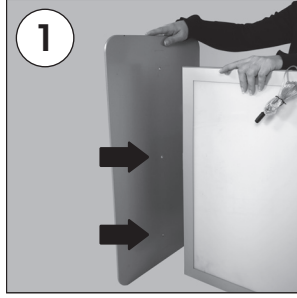

Installation Instructions

(1010144H000)

LEDA ILLUMINATED MAGNETIC TOTEM

Each product package includes

- 1 x Base
- 1 x Leda Totem Main body
- 2 x Polycarbon Cover
- 1 x 4 Allen key
- 1 x Eu plug
- 1 x Power supply AC100-240V-DC12V-6A-GME72C-LV.VI
- 3 x Bolt M6x30