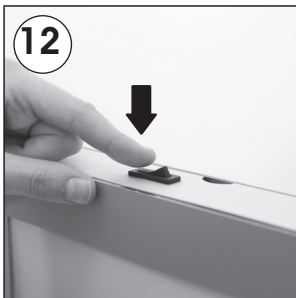

Installation Instructions

(1010144H000)

LEDA ILLUMINATED MAGNETIC TOTEM

Each product package includes

- 1 x Base
- 1 x Leda Totem Main body
- 2 x Polycarbon Cover
- 1 x 4 Allen key
- 1 x Eu plug
- 1 x Power supply AC100-240V-DC12V-6A-GME72C-LV.VI
- 3 x Bolt M6x30