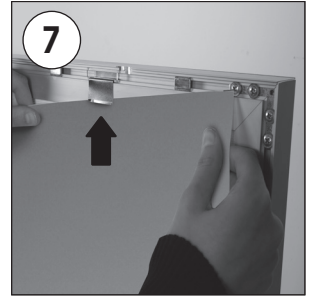

Installation Instructions

(1010144H000)

LEDA ILLUMINATED MAGNETIC TOTEM

Each product package includes

- 1 x Base
- 1 x Leda Totem Main body
- 2 x Polycarbon Cover
- 1 x 4 Allen key
- 1 x Eu plug
- 1 x Power supply AC100-240V-DC12V-6A-GME72C-LV.VI
- 3 x Bolt M6x30