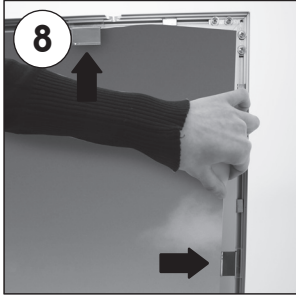

Installation Instructions

(1010144H000)

LEDA ILLUMINATED MAGNETIC TOTEM

Each product package includes

- 1 x Base
- 1 x Leda Totem Main body
- 2 x Polycarbon Cover
- 1 x 4 Allen key
- 1 x Eu plug
- 1 x Power supply AC100-240V-DC12V-6A-GME72C-LV.VI
- 3 x Bolt M6x30