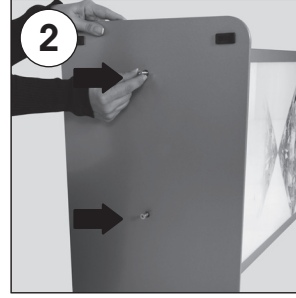

Installation Instructions

(1010144H000)

LEDA ILLUMINATED MAGNETIC TOTEM

Each product package includes

- 1 x Base
- 1 x Leda Totem Main body
- 2 x Polycarbon Cover
- 1 x 4 Allen key
- 1 x Eu plug
- 1 x Power supply AC100-240V-DC12V-6A-GME72C-LV.VI
- 3 x Bolt M6x30