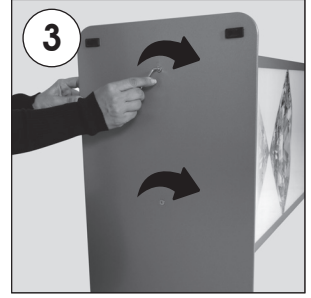

Installation Instructions

(1010144H000)

LEDA ILLUMINATED MAGNETIC TOTEM

Each product package includes

- 1 x Base
- 1 x Leda Totem Main body
- 2 x Polycarbon Cover
- 1 x 4 Allen key
- 1 x Eu plug
- 1 x Power supply AC100-240V-DC12V-6A-GME72C-LV.VI
- 3 x Bolt M6x30