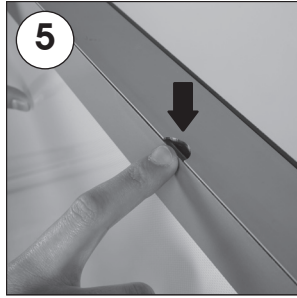

Installation Instructions

(1010144H000)

LEDA ILLUMINATED MAGNETIC TOTEM

Each product package includes

- 1 x Base
- 1 x Leda Totem Main body
- 2 x Polycarbon Cover
- 1 x 4 Allen key
- 1 x Eu plug
- 1 x Power supply AC100-240V-DC12V-6A-GME72C-LV.VI
- 3 x Bolt M6x30