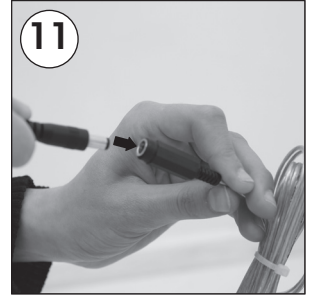

Installation Instructions

(1010144H000)

LEDA ILLUMINATED MAGNETIC TOTEM

Each product package includes

- 1 x Base
- 1 x Leda Totem Main body
- 2 x Polycarbon Cover
- 1 x 4 Allen key
- 1 x Eu plug
- 1 x Power supply AC100-240V-DC12V-6A-GME72C-LV.VI
- 3 x Bolt M6x30