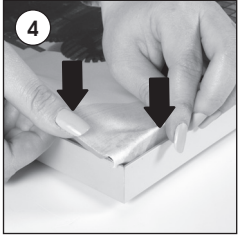

Installation Instructions

(1010281H000)

STAR MAXI LED SINGLE SIDED

Each product package includes

- 2 x Screw
- 2 x Anchor
- 2 x Hanger
- 1 x Power supply 12V-2A
- 1 x EU Plug

Caution!

- 1- Do not step on the light panel nor place the heavy object on the light panel.
- 2- Do not pull the cable with excessive force.
- 3- Use correct capacity and voltage of D.C. power supply. Failure to observe this instruction could result in breakdown.
- 4- Do not touch the light panel or electrical devices with wet hand. Failure to observe this instruction could result in electrical shocks and severe injuries.
- 5- Do not subject this light panel to outdoor, high humid and vaporized area. Failure to observe this instruction could result in breakdown.
- 6- Keep this out of the direct rays of the sun. Failure to observe this instruction could result in color changes of acrylic plate.
- 7- Keep away from fire or severe hot place. Acceptable ambient temperature is max.35°C Failure to observe this instruction could result in shorten the life time and degradation of brightness of LED light source.