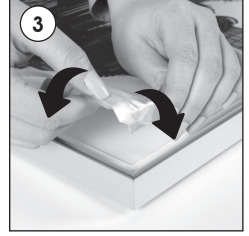

Installation Instructions

(1010281H000)

STAR MAXI LED SINGLE SIDED

Each product package includes

- 2 x Screw
- 2 x Anchor
- 2 x Hanger
- 1 x Power supply 12V-2A
- 1 x EU Plug

Caution!

- 1- Do not step on the light panel nor place the heavy object on the light panel.
- 2- Do not pull the cable with excessive force.
- 3- Use correct capacity and voltage of D.C. power supply. Failure to observe this instruction could result in breakdown.
- 4- Do not touch the light panel or electrical devices with wet hand. Failure to observe this instruction could result in electrical shocks and severe injuries.
- 5- Do not subject this light panel to outdoor, high humid and vaporized area. Failure to observe this instruction could result in breakdown.
- 6- Keep this out of the direct rays of the sun. Failure to observe this instruction could result in color changes of acrylic plate.
- 7- Keep away from fire or severe hot place. Acceptable ambient temperature is max.35°C Failure to observe this instruction could result in shorten the life time and degradation of brightness of LED light source.