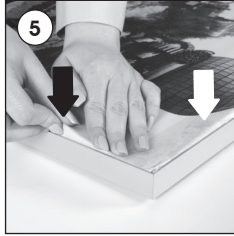

Installation Instructions

(1010281H000)

STAR MAXI LED SINGLE SIDED

Each product package includes

- 2 x Screw
- 2 x Anchor
- 2 x Hanger
- 1 x Power supply 12V-2A
- 1 x EU Plug

Caution!

- 1- Do not step on the light panel nor place the heavy object on the light panel.
- 2- Do not pull the cable with excessive force.
- 3- Use correct capacity and voltage of D.C. power supply. Failure to observe this instruction could result in breakdown.
- 4- Do not touch the light panel or electrical devices with wet hand. Failure to observe this instruction could result in electrical shocks and severe injuries.
- 5- Do not subject this light panel to outdoor, high humid and vaporized area. Failure to observe this instruction could result in breakdown.
- 6- Keep this out of the direct rays of the sun. Failure to observe this instruction could result in color changes of acrylic plate.
- 7- Keep away from fire or severe hot place. Acceptable ambient temperature is max.35°C Failure to observe this instruction could result in shorten the life time and degradation of brightness of LED light source.