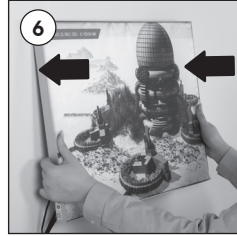

Installation Instructions

(1010281H000)

STAR MAXI LED SINGLE SIDED

Each product package includes

- 2 x Screw
- 2 x Anchor
- 2 x Hanger
- 1 x Power supply 12V-2A
- 1 x EU Plug

Caution!

- 1- Do not step on the light panel nor place the heavy object on the light panel.
- 2- Do not pull the cable with excessive force.
- 3- Use correct capacity and voltage of D.C. power supply. Failure to observe this instruction could result in breakdown.
- 4- Do not touch the light panel or electrical devices with wet hand. Failure to observe this instruction could result in electrical shocks and severe injuries.
- 5- Do not subject this light panel to outdoor, high humid and vaporized area. Failure to observe this instruction could result in breakdown.
- 6- Keep this out of the direct rays of the sun. Failure to observe this instruction could result in color changes of acrylic plate.
- 7- Keep away from fire or severe hot place. Acceptable ambient temperature is max.35°C Failure to observe this instruction could result in shorten the life time and degradation of brightness of LED light source.