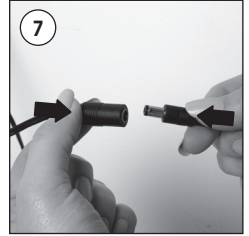

Installation Instructions

(1010281H000)

STAR MAXI LED SINGLE SIDED

Each product package includes

- 2 x Screw
- 2 x Anchor
- 2 x Hanger
- 1 x Power supply 12V-2A
- 1 x EU Plug

Caution!

- 1- Do not step on the light panel nor place the heavy object on the light panel.
- 2- Do not pull the cable with excessive force.
- 3- Use correct capacity and voltage of D.C. power supply. Failure to observe this instruction could result in breakdown.
- 4- Do not touch the light panel or electrical devices with wet hand. Failure to observe this instruction could result in electrical shocks and severe injuries.
- 5- Do not subject this light panel to outdoor, high humid and vaporized area. Failure to observe this instruction could result in breakdown.
- 6- Keep this out of the direct rays of the sun. Failure to observe this instruction could result in color changes of acrylic plate.
- 7- Keep away from fire or severe hot place. Acceptable ambient temperature is max.35°C Failure to observe this instruction could result in shorten the life time and degradation of brightness of LED light source.