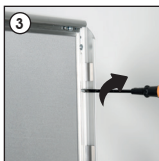

Installation Instructions

(1010490H000)

FIRE RESISTANT SNAP FRAME

Each frame includes
wall mounting
accessories
(4 screws & 4 anchors)

Screw & anchor mounting

- Fire classified for EN13501-1
Class B s1 d0, hardly inflammable
- B1 fire resistant anti-reflex
poster protection.