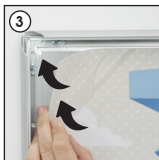

Installation Instructions

(1010490H000)

FIRE RESISTANT SNAP FRAME

Each frame includes
wall mounting
accessories
(4 screws & 4 anchors)

Screw & anchor mounting

- Fire classified for EN13501-1
Class B s1 d0, hardly inflammable
- B1 fire resistant anti-reflex
poster protection.