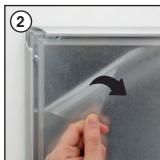

Installation Instructions

(1010490H000)

FIRE RESISTANT SNAP FRAME

Each frame includes
wall mounting
accessories
(4 screws & 4 anchors)

Screw & anchor mounting

- Fire classified for EN13501-1
Class B s1 d0, hardly inflammable
- B1 fire resistant anti-reflex
poster protection.