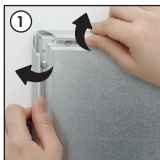

Installation Instructions

(1010490H000)

FIRE RESISTANT SNAP FRAME

Each frame includes
wall mounting
accessories
(4 screws & 4 anchors)

Screw & anchor mounting

- Fire classified for EN13501-1
Class B s1 d0, hardly inflammable
- B1 fire resistant anti-reflex
poster protection.