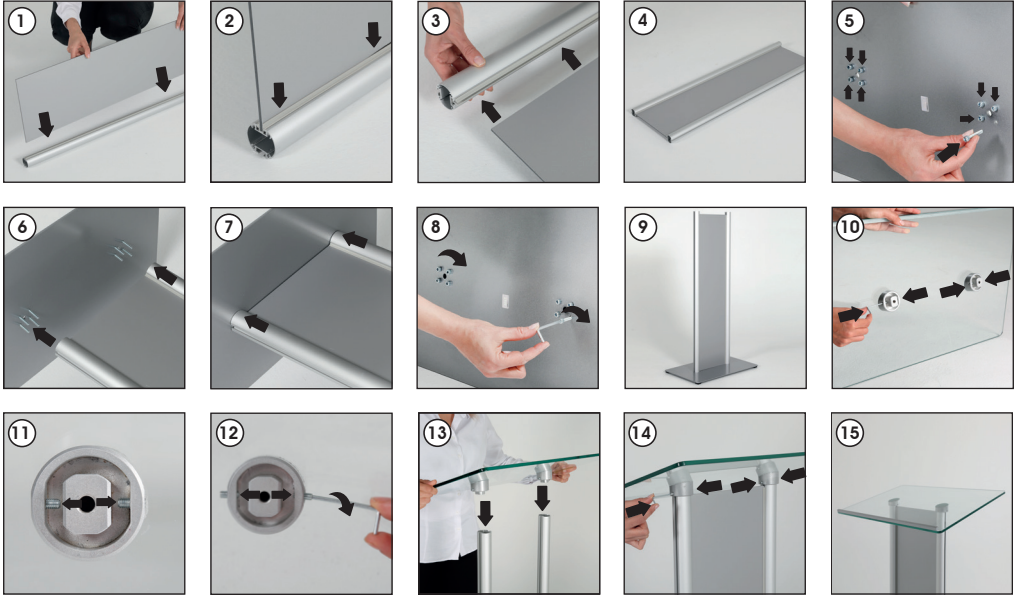

Installation Instructions

(1011791H000)

TEMPERED GLASS PODIUM WITH FRONT PANEL

Each product includes

- 1 x Base
- 2 x Body posts
- 1 x Tempered Glass
- 1 x Panel 256x1023x4 mm
- 8 x Bolt M8x25
- 1 x 3 Allen key
- 1 x 6 Allen key