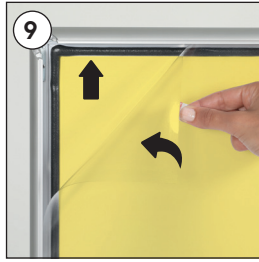

Installation Instructions

(1012748H000)

PETS REFRESHING CORNER WITH WEATHERPROOF FRAME

Each product includes

- 1 x Weatherproof Frame
- 1 x Base
- 2 x Water Bowl
- 2 x Frame connector
- 8 x Bolt M4x12
- 1 x 3 Allen key