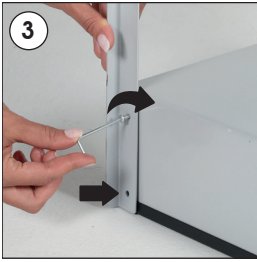

Installation Instructions

(1012748H000)

PETS REFRESHING CORNER WITH WEATHERPROOF FRAME

Each product includes

- 1 x Weatherproof Frame
- 1 x Base
- 2 x Water Bowl
- 2 x Frame connector
- 8 x Bolt M4x12
- 1 x 3 Allen key