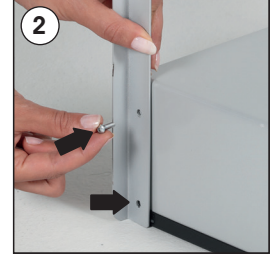

Installation Instructions

(1012748H000)

PETS REFRESHING CORNER WITH WEATHERPROOF FRAME

Each product includes

- 1 x Weatherproof Frame
- 1 x Base
- 2 x Water Bowl
- 2 x Frame connector
- 8 x Bolt M4x12
- 1 x 3 Allen key