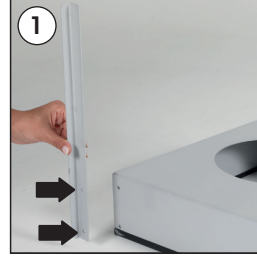

Installation Instructions

(1012748H000)

PETS REFRESHING CORNER WITH WEATHERPROOF FRAME

Each product includes

- 1 x Weatherproof Frame
- 1 x Base
- 2 x Water Bowl
- 2 x Frame connector
- 8 x Bolt M4x12
- 1 x 3 Allen key