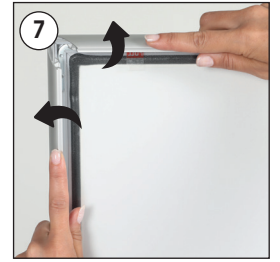

Installation Instructions

(1012748H000)

PETS REFRESHING CORNER WITH WEATHERPROOF FRAME

Each product includes

- 1 x Weatherproof Frame
- 1 x Base
- 2 x Water Bowl
- 2 x Frame connector
- 8 x Bolt M4x12
- 1 x 3 Allen key