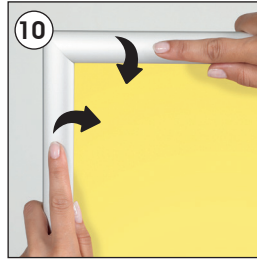

Installation Instructions

(1012748H000)

PETS REFRESHING CORNER WITH WEATHERPROOF FRAME

Each product includes

- 1 x Weatherproof Frame
- 1 x Base
- 2 x Water Bowl
- 2 x Frame connector
- 8 x Bolt M4x12
- 1 x 3 Allen key