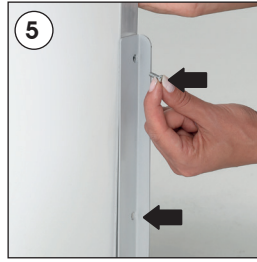

Installation Instructions

(1012748H000)

PETS REFRESHING CORNER WITH WEATHERPROOF FRAME

Each product includes

- 1 x Weatherproof Frame
- 1 x Base
- 2 x Water Bowl
- 2 x Frame connector
- 8 x Bolt M4x12
- 1 x 3 Allen key