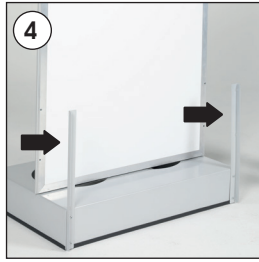

Installation Instructions

(1012748H000)

PETS REFRESHING CORNER WITH WEATHERPROOF FRAME

Each product includes

- 1 x Weatherproof Frame
- 1 x Base
- 2 x Water Bowl
- 2 x Frame connector
- 8 x Bolt M4x12
- 1 x 3 Allen key