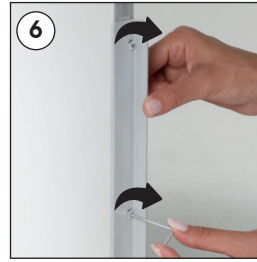

Installation Instructions

(1012748H000)

PETS REFRESHING CORNER WITH WEATHERPROOF FRAME

Each product includes

- 1 x Weatherproof Frame
- 1 x Base
- 2 x Water Bowl
- 2 x Frame connector
- 8 x Bolt M4x12
- 1 x 3 Allen key