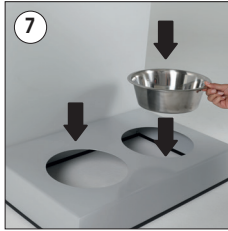

Installation Instructions

(1012749H000)

PETS REFRESHING CORNER WITH HEADER

Each product includes

- 1 x Base
(619x854x1,5 mm)
- 1 x Header Panel
(640x800x4 mm)
- 2 x Water Bowl
- 4 x Bolt M4x12
- 1 x 4 allen key