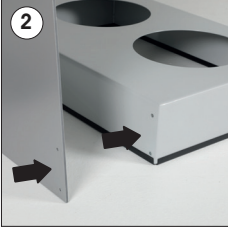

Installation Instructions

(1012749H000)

PETS REFRESHING CORNER WITH HEADER

Each product includes

- 1 x Base
(619x854x1,5 mm)
- 1 x Header Panel
(640x800x4 mm)
- 2 x Water Bowl
- 4 x Bolt M4x12
- 1 x 4 allen key