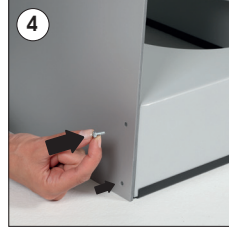

Installation Instructions

(1012749H000)

PETS REFRESHING CORNER WITH HEADER

Each product includes

- 1 x Base
(619x854x1,5 mm)
- 1 x Header Panel
(640x800x4 mm)
- 2 x Water Bowl
- 4 x Bolt M4x12
- 1 x 4 allen key