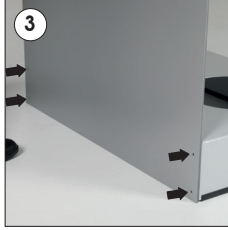

Installation Instructions

(1012749H000)

PETS REFRESHING CORNER WITH HEADER

Each product includes

- 1 x Base
(619x854x1,5 mm)
- 1 x Header Panel
(640x800x4 mm)
- 2 x Water Bowl
- 4 x Bolt M4x12
- 1 x 4 allen key