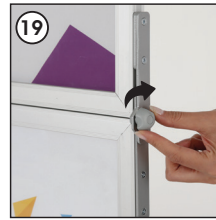

Installation Instructions

(1012377H000) WINDPRO SLIM 2 TIER

Each product includes

- 1 x Frame top & lower part
- 1 x Base
- 2 x PVC Foam backing & PET cover
- 4 x Pet cover
- 1 x 17 Spanner
- 4 x Nut
- 2 x Sheet plate