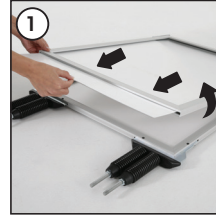

Installation Instructions

(1012377H000) WINDPRO SLIM 2 TIER

Each product includes

- 1 x Frame top & lower part
- 1 x Base
- 2 x PVC Foam backing & PET cover
- 4 x Pet cover
- 1 x 17 Spanner
- 4 x Nut
- 2 x Sheet plate