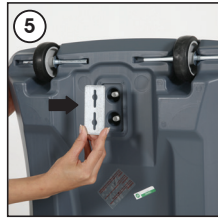

Installation Instructions

(1012377H000) WINDPRO SLIM 2 TIER

Each product includes

- 1 x Frame top & lower part
- 1 x Base
- 2 x PVC Foam backing & PET cover
- 4 x Pet cover
- 1 x 17 Spanner
- 4 x Nut
- 2 x Sheet plate