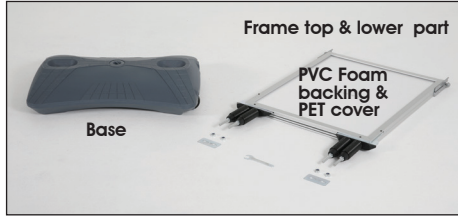

Installation Instructions

(1012377H000) WINDPRO SLIM 2 TIER

Each product includes

- 1 x Frame top & lower part
- 1 x Base
- 2 x PVC Foam backing & PET cover
- 4 x Pet cover
- 1 x 17 Spanner
- 4 x Nut
- 2 x Sheet plate