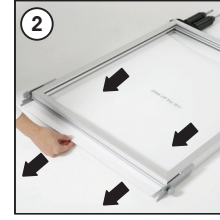

Installation Instructions

(1012377H000) WINDPRO SLIM 2 TIER

Each product includes

- 1 x Frame top & lower part
- 1 x Base
- 2 x PVC Foam backing & PET cover
- 4 x Pet cover
- 1 x 17 Spanner
- 4 x Nut
- 2 x Sheet plate