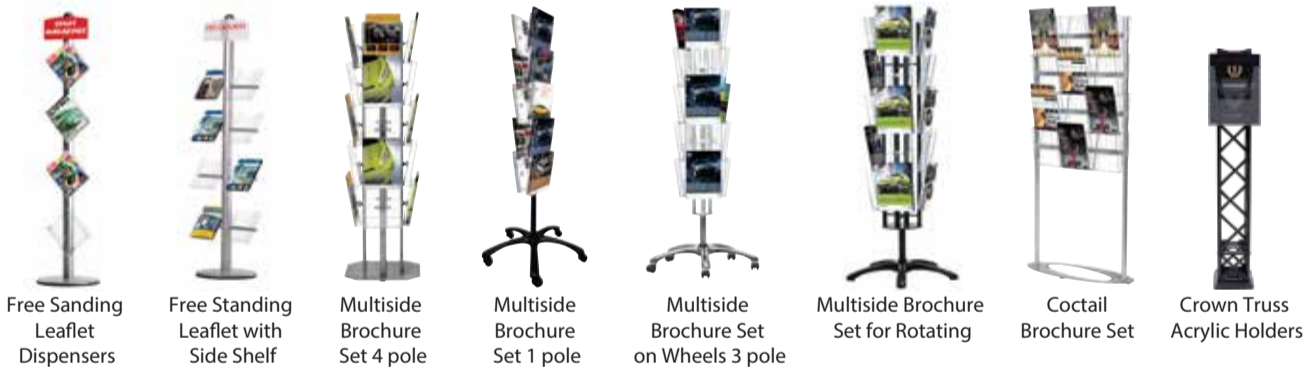

## Steps of Revision:

MT Displays keeps the same function and performance of Wall Mount Leaflet Dispensers A4, but altered the overall look to be more contemporary. MT Displays tested, reviewed and analyzed the efficiency performance data and reorganized production process for Wall Mount Leaflet Dispensers A4. As a result, MT Displays decided to revise Wall.

## BOM Changes:

There has been no change in the display components or performance of Wall Mount Leaflet Dispensers A4. Design has been change to be more contemporary and stylish, material thickness adjusted to suit the sleek design.

## Related Products

This change will also effect below products as Wall Mount Leaflet Dispensers are used as an accessory

- Free Standing Displays
- Cocktail Brochure Sets
- Multiside Brochure Sets
- Crown Truss Acrylic Holders