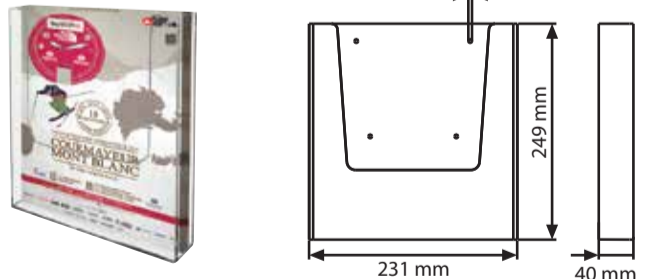

Wall Mount Leaflet Dispensers