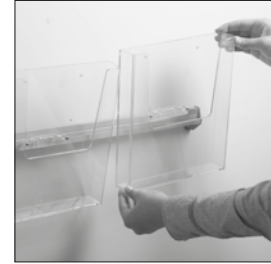

COCKTAIL BROCHURE SET FOR WALL

- Fix the profile to the wall by screwing on the mounting holes.
- Profil an beiden Seiten an den Montagelöchern an die Wand fixieren.
- Profili her iki yanda bulunan montaj deliklerinden vidalararak duvara sabitleyin.
- Mount the acrylic shelves on the channels of the profile by slightly pushing downwards.
- Die Prospektfächer von oben leicht herunter drückend in den Kanal des Profils fixieren
- Plexi rafları yukarıdan aşağıya doğru hafifçe bastırarak profil üzerindeki kanala takın.

• Please inform the order number on the product or on the carton (e.g. 1/110001394-460) to the place that you have made the purchase if any problem with the product occurs.

• Alle Rechte vorbehalten. Alle Bilder, Zeichnungen und Texte sind international urheberrechtlich geschützt. Etwaige Zuwiderhandlungen werden zivil-und strafrechtlich verfolgt.