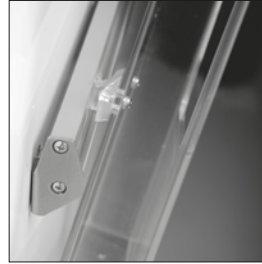

COCKTAIL BROCHURE SET FOR WALL

- Fix the profile to the wall by screwing on the mounting holes.
- Profil an beiden Seiten an den Montagelöchern an die Wand fixieren.
- Profili her iki yanda bulunan montaj deliklerinden vidalararak duvara sabitleyin.
- Mount the acrylic shelves on the channels of the profile by slightly pushing downwards.
- Die Prospektfächer von oben leicht herunter drückend in den Kanal des Profils fixieren
- Plexi rafları yukarıdan aşağıya doğru hafifçe bastırarak profil üzerindeki kanala takın.

• Please inform the order number on the product or on the carton (e.g. 1/110001394-460) to the place that you have made the purchase if any problem with the product occurs.

• Alle Rechte vorbehalten. Alle Bilder, Zeichnungen und Texte sind international urheberrechtlich geschützt. Etwaige Zuwiderhandlungen werden zivil-und strafrechtlich verfolgt.