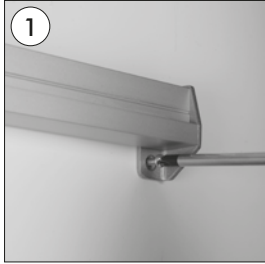

COCKTAIL BROCHURE SET FOR WALL

- Fix the profile to the wall by screwing on the mounting holes.
- Profil an beiden Seiten an den Montagelöchern an die Wand fixieren.
- Profili her iki yanda bulunan montaj deliklerinden vidalararak duvara sabitleyin.
- Mount the acrylic shelves on the channels of the profile by slightly pushing downwards.
- Die Prospektfächer von oben leicht herunter drückend in den Kanal des Profils fixieren
- Plexi rafları yukarıdan aşağıya doğru hafifçe bastırarak profil üzerindeki kanala takın.

• Please inform the order number on the product or on the carton (e.g. 1/110001394-460) to the place that you have made the purchase if any problem with the product occurs.

• Alle Rechte vorbehalten. Alle Bilder, Zeichnungen und Texte sind international urheberrechtlich geschützt. Etwaige Zuwiderhandlungen werden zivil-und strafrechtlich verfolgt.