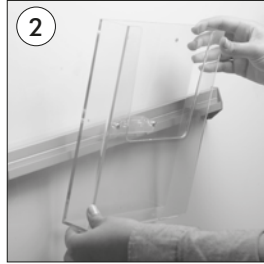

COCKTAIL BROCHURE SET FOR WALL

- Fix the profile to the wall by screwing on the mounting holes.
- Profil an beiden Seiten an den Montagelöchern an die Wand fixieren.
- Profili her iki yanda bulunan montaj deliklerinden vidalararak duvara sabitleyin.
- Mount the acrylic shelves on the channels of the profile by slightly pushing downwards.
- Die Prospektfächer von oben leicht herunter drückend in den Kanal des Profils fixieren
- Plexi rafları yukarıdan aşağıya doğru hafifçe bastırarak profil üzerindeki kanala takın.

• Please inform the order number on the product or on the carton (e.g. 1/110001394-460) to the place that you have made the purchase if any problem with the product occurs.

• Alle Rechte vorbehalten. Alle Bilder, Zeichnungen und Texte sind international urheberrechtlich geschützt. Etwaige Zuwiderhandlungen werden zivil-und strafrechtlich verfolgt.