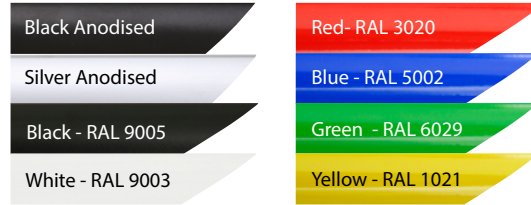

ACRYLED FOR WALL MOUNTING

UNIQUE AD SIGNS WITH SLIM DESIGN AND HOMOGENOUS ILLUMINATION

Ultra slim and clear Acryled. The edge-lit acryled mounts portrait or landscape for various types of signage. Edge-lit Acryled lights up poster in sizes of A1, A2, A3, A4. Acryled lit with LEDs use less power than traditional illuminated signage. Poster is placed in between the specially treated acrylic & cover acrylic sheet & fixed in position by two clear clips on two short sides. Products is available in 2 colours; silver and black. Compared to traditional articles in the market, Acryled provides easy poster change when unit keeps mounted on the wall.

Square

Circle

Elliptical

COLOURS IN STOCK

Silver Black

COLOUR OPTIONS

WATCH VIDEO

Watch video at our website
www.mtdisplays.com