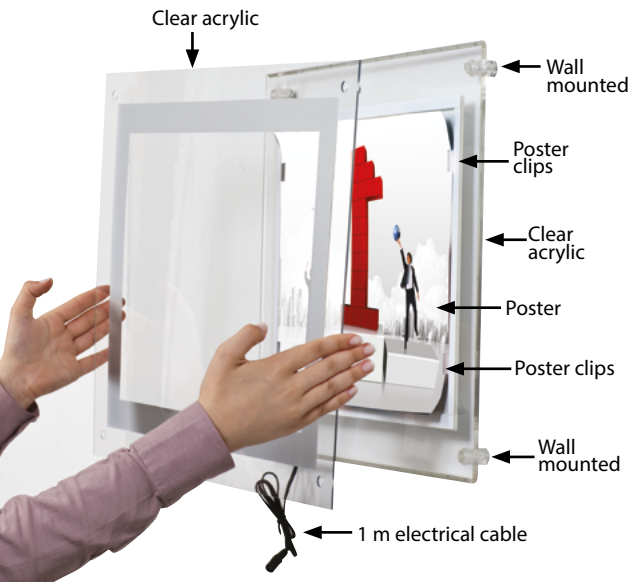

EXPLODED VIEW