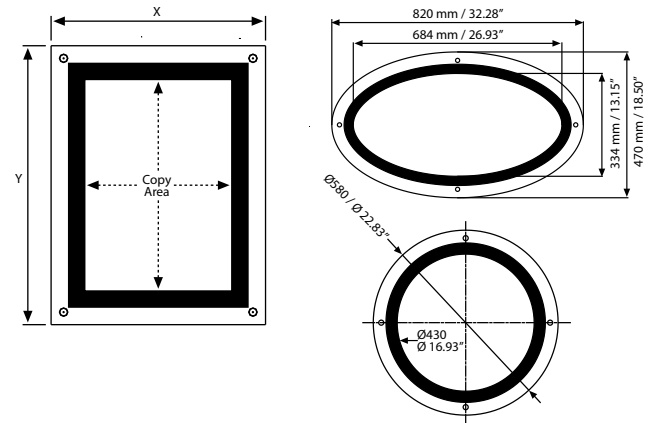

FEATURES

Electrical cable

EXPLODED VIEW

TECHNICAL DRAWING

ARTICLES

ARTICLE	EXTERNAL (x-y)	POSTER	COPY	DESCRIPTION	WEIGHT	PACKING SIZE
					WITH PACKING	*W X H X D
UACLON00A4	323 X 410 mm	210 X 297 mm	194 X 281 mm	Square - Silver	2,500 kg	370 X 530 X 75 mm
UACLON00A3	410 X 533 mm	297 X 420 mm	281 X 404 mm	Square - Silver	3,480 kg	460 X 650 X 75 mm
UACLON00A2	533 X 707 mm	420 X 594 mm	404 X 578 mm	Square - Silver	5,400 kg	580 X 830 X 75 mm
UACLON00A1	707 X 954 mm	594 X 841 mm	578 X 825 mm	Square - Silver	11,000 kg	680 X 1000 X 850 mm
UACLOB00A4	323 X 410 mm	210 X 297 mm	194 X 281 mm	Square - Black	2,500 kg	370 X 530 X 75 mm
UACLOB00A3	410 X 533 mm	297 X 420 mm	281 X 404 mm	Square - Black	3,480 kg	460 X 650 X 75 mm
UACLOB00A2	533 X 707 mm	420 X 594 mm	404 X 578 mm	Square - Black	5,400 kg	580 X 830 X 75 mm
UACLOB00A1	707 X 954 mm	594 X 841 mm	578 X 825 mm	Square - Black	11,000 kg	680 X 1000 X 850 mm
UACLYN0000	Ø580 mm	Ø446	Ø430	Circle - Silver	5,500 kg	630 X 700 X 75 mm
UACLYB0000	Ø580 mm	Ø446	Ø430	Circle - Black	5,500 kg	630 X 700 X 75 mm
UACLEN0000	820 X 470 mm	700 X 350 mm	684 X 334 mm	Elipctial - Silver	6,500 kg	520 X 930 X 75 mm
UACLER0000	820 X 470 mm	700 X 350 mm	684 X 334 mm	Elipctial - Black	6,500 kg	520 X 930 X 75 mm
UACLON0081	12.95" X 15.47"	8.5" X 11"	7.87" X 10.39"	Square - Silver	4.850 lbs	14.17" X 19.69" X 2.76"
UACLON0017	15.47" X 21.46"	11" X 17"	10.39" X 16.38"	Square - Silver	7.716 lbs	17.72" X 24.41" X 2.76"
UACLOB0081	12.95" X 15.47"	8.5" X 11"	7.87" X 10.39"	Square - Black	4.850 lbs	14.17" X 19.69" X 2.76"
UACLOB0017	15.47" X 21.46"	11" X 17"	10.39" X 16.38"	Square - Black	7.716 lbs	17.72" X 24.41" X 2.76"