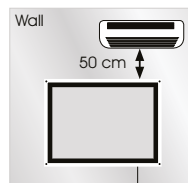

CAUTION

35°C Indoor maximum temperature (incl. daily sunny hours.) It should be assembled 30 cm from the window.

POWER SUPPLY

- 12 V DC
- Complete with power supply
- 2 year guaranteed
- 7/16 use
- If 7/24 use required, please order individually.