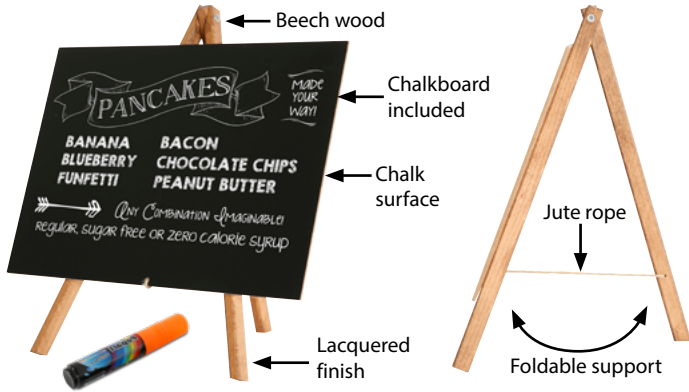

EXPLODED VIEW