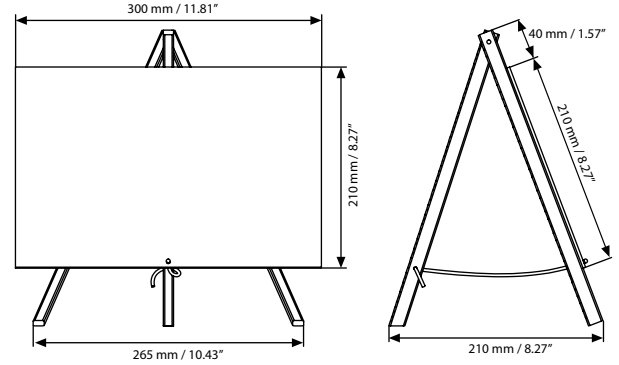

## ARTICLES

ARTICLE	SIZE	DESCRIPTION	WEIGHT	PACKING SIZE
			WITH PACKING	*W X H X D
UWDECD00A4	8.5" X 11" - 215,9 X 279,4 mm	Dark Wood - Black Chalkboard	0,700 kg	330 X 370 X 22 mm