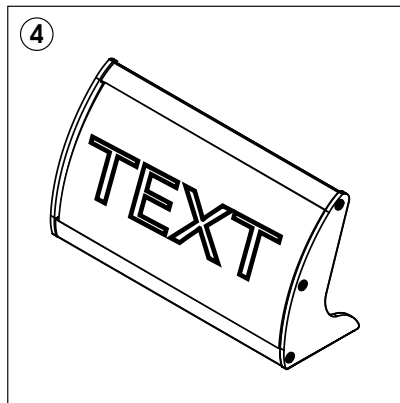

PRINT TEMPLATES

Desktop Sign - 74x150 mm

Document Size: 84 x 160 mm (Includes Bleeds)

Finished Size: 74 x 150 mm [Print](#)

Desktop Sign - 74x200 mm

Document Size: 84 x 210 mm (Includes Bleeds)

Finished Size: 74 x 200 mm [Print](#)

Desktop Sign - 74x250 mm

Document Size: 84 x 260 mm (Includes Bleeds)

Finished Size: 74 x 250 mm [Print](#)

Desktop Sign - 105x150 mm

Document Size: 110 x 160 mm (Includes Bleeds)

Finished Size: 105 x 150 mm [Print](#)

Desktop Sign - 105x200 mm

Document Size: 110 x 210 mm (Includes Bleeds)

Finished Size: 105 x 200 mm [Print](#)

Desktop Sign - 105x250 mm

Document Size: 110 x 260 mm (Includes Bleeds)

Finished Size: 105 x 250 mm [Print](#)

Desktop Sign - 105x300 mm

Document Size: 110 x 310 mm (Includes Bleeds)

Finished Size: 105 x 300 mm [Print](#)

Desktop Sign - 148x200 mm

Document Size: 158 x 210 mm (Includes Bleeds)

Finished Size: 148 x 200 mm [Print](#)

Desktop Sign - 148x250 mm

Document Size: 158 x 260 mm (Includes Bleeds)

Finished Size: 148 x 250 mm [Print](#)

Desktop Sign - 148x300 mm

Document Size: 158 x 310 mm (Includes Bleeds)

Finished Size: 148 x 300 mm [Print](#)

INSTALLATION INSTRUCTIONS

Desktop Sign / 1007605

- Please inform the order number on the product or on the carton (e.g. 1/110001394-460) to the place that you have made the purchase if any problem with the product occurs.
- All rights reserved. All pictures, figures and writings are secured internationally by copy-right law. Infringements will be sued by civil and legal law.

This technical sheet's contents are all subject to update and modification at MT Displays' exclusive discretion. There is nothing official about this document. For final and legally binding information, please get in touch with the sales staff at MT Displays.