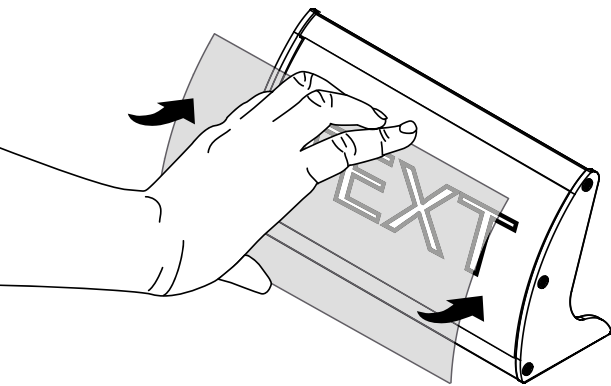

EXPLODED VIEW