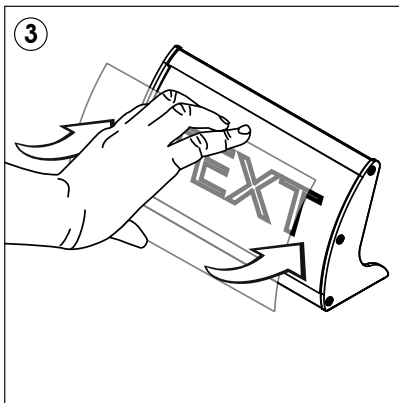

PRINT TEMPLATES

Desktop Sign - 74x150 mm

Document Size: 84 x 160 mm (Includes Bleeds)

Finished Size: 74 x 150 mm [Print](#)

Desktop Sign - 74x200 mm

Document Size: 84 x 210 mm (Includes Bleeds)

Finished Size: 74 x 200 mm [Print](#)

Desktop Sign - 74x250 mm

Document Size: 84 x 260 mm (Includes Bleeds)

Finished Size: 74 x 250 mm [Print](#)

Desktop Sign - 105x150 mm

Document Size: 110 x 160 mm (Includes Bleeds)

Finished Size: 105 x 150 mm [Print](#)

Desktop Sign - 105x200 mm

Document Size: 110 x 210 mm (Includes Bleeds)

Finished Size: 105 x 200 mm [Print](#)

Desktop Sign - 105x250 mm

Document Size: 110 x 260 mm (Includes Bleeds)

Finished Size: 105 x 250 mm [Print](#)

Desktop Sign - 105x300 mm

Document Size: 110 x 310 mm (Includes Bleeds)

Finished Size: 105 x 300 mm [Print](#)

Desktop Sign - 148x200 mm

Document Size: 158 x 210 mm (Includes Bleeds)

Finished Size: 148 x 200 mm [Print](#)

Desktop Sign - 148x250 mm

Document Size: 158 x 260 mm (Includes Bleeds)

Finished Size: 148 x 250 mm [Print](#)

Desktop Sign - 148x300 mm

Document Size: 158 x 310 mm (Includes Bleeds)

Finished Size: 148 x 300 mm [Print](#)

INSTALLATION INSTRUCTIONS

Desktop Sign / 1007605

- Please inform the order number on the product or on the carton (e.g. 1/110001394-460) to the place that you have made the purchase if any problem with the product occurs.
- All rights reserved. All pictures, figures and writings are secured internationally by copy-right law. Infringements will be sued by civil and legal law.

This technical sheet's contents are all subject to update and modification at MT Displays' exclusive discretion. There is nothing official about this document. For final and legally binding information, please get in touch with the sales staff at MT Displays.