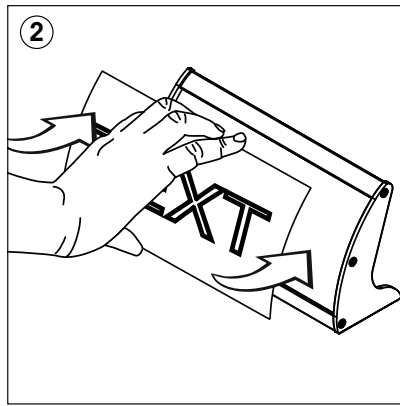

PRINT TEMPLATES

Desktop Sign - 74x150 mm

Document Size: 84 x 160 mm (Includes Bleeds)

Finished Size: 74 x 150 mm [Print](#)

Desktop Sign - 74x200 mm

Document Size: 84 x 210 mm (Includes Bleeds)

Finished Size: 74 x 200 mm [Print](#)

Desktop Sign - 74x250 mm

Document Size: 84 x 260 mm (Includes Bleeds)

Finished Size: 74 x 250 mm [Print](#)

Desktop Sign - 105x150 mm

Document Size: 110 x 160 mm (Includes Bleeds)

Finished Size: 105 x 150 mm [Print](#)

Desktop Sign - 105x200 mm

Document Size: 110 x 210 mm (Includes Bleeds)

Finished Size: 105 x 200 mm [Print](#)

Desktop Sign - 105x250 mm

Document Size: 110 x 260 mm (Includes Bleeds)

Finished Size: 105 x 250 mm [Print](#)

Desktop Sign - 105x300 mm

Document Size: 110 x 310 mm (Includes Bleeds)

Finished Size: 105 x 300 mm [Print](#)

Desktop Sign - 148x200 mm

Document Size: 158 x 210 mm (Includes Bleeds)

Finished Size: 148 x 200 mm [Print](#)

Desktop Sign - 148x250 mm

Document Size: 158 x 260 mm (Includes Bleeds)

Finished Size: 148 x 250 mm [Print](#)

Desktop Sign - 148x300 mm

Document Size: 158 x 310 mm (Includes Bleeds)

Finished Size: 148 x 300 mm [Print](#)

INSTALLATION INSTRUCTIONS

Desktop Sign / 1007605

- Please inform the order number on the product or on the carton (e.g. 1/110001394-460) to the place that you have made the purchase if any problem with the product occurs.
- All rights reserved. All pictures, figures and writings are secured internationally by copy-right law. Infringements will be sued by civil and legal law.

This technical sheet's contents are all subject to update and modification at MT Displays' exclusive discretion. There is nothing official about this document. For final and legally binding information, please get in touch with the sales staff at MT Displays.