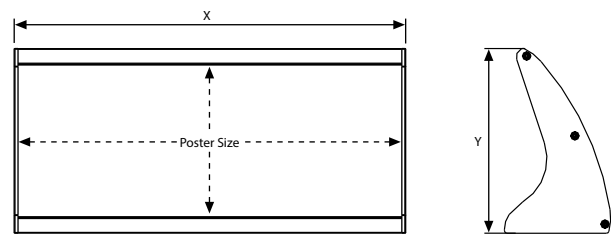

KEY SELECTION ATTRIBUTES

- * Wall sign with curved design.
- * Ideal for wayfinding needs in buildings.
- * Suitable for printed paper inserts.
- * Natural silver anodised aluminium profiles.
- * Various sizes fitting in 4 profile types.
- * Anti-reflex and clear front cover for protection.
- * Flat or arc endcap versions for profiles.
- * Comes with double-sided tape and one suction cup.
- * Horizontally curved, double-sided, suspended signs.
- * Ideal for wayfinding and directional signs in buildings.
- * Suitable for printed paper, plastic, or any flexible material inserts up to 1 mm thick.
- * Natural silver anodised aluminium profiles.
- * Single-sided profiles can be used for double-sided suspended systems.
- * Various sizes fitting in 4 profile types.
- * Anti-reflex and clear PET front covers ensure protection and clarity of message.
- * Flat or arc endcap versions for profiles.
- * Easy-to-access poster with suction cup provided in the pack.
- * Easy to update messages.
- * Available in standard sizes as well as bespoke sizes (subject to MOQ).
- * For more than 5 layers, please contact your sales executive.

FEATURES

EXPLODED VIEW

TECHNICAL DRAWING

ARTICLES

ARTICLE	EXTERNAL (x-y)	POSTER SIZE	WEIGHT	PACKING SIZE
			WITH PACKING	*W X H X D
UMDS740N15	155 X 82 mm	74 X 150 mm	0,200 kg	110 X 180 X 75 mm
UMDS740N20	205 X 82 mm	74 X 200 mm	0,250 kg	110 X 230 X 75 mm
UMDS740N25	255 X 82 mm	74 X 250 mm	0,350 kg	110 X 280 X 75 mm
UMDS105N15	155 X 110 mm	105 X 150 mm	0,250 kg	140 X 170 X 85 mm
UMDS105N20	205 X 110 mm	105 X 200 mm	0,350 kg	140 X 230 X 85 mm
UMDS105N25	255 X 110 mm	105 X 250 mm	0,400 kg	140 X 280 X 85 mm
UMDS105N30	305 X 110 mm	105 X 300 mm	0,450 kg	140 X 330 X 85 mm
UMDS148N20	205 X 148 mm	148 X 200 mm	0,400 kg	180 X 230 X 95 mm
UMDS148N25	255 X 148 mm	148 X 250 mm	0,450 kg	180 X 280 X 95 mm
UMDS148N30	305 X 148 mm	148 X 300 mm	0,500 kg	180 X 320 X 95 mm