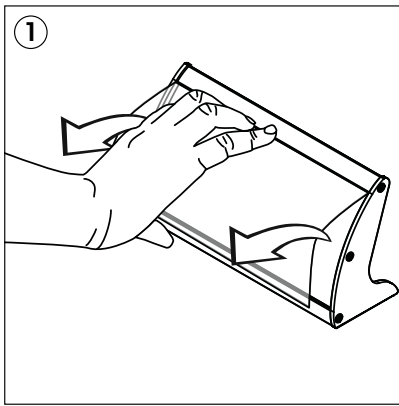

PRINT TEMPLATES

Desktop Sign - 74x150 mm

Document Size: 84 x 160 mm (Includes Bleeds)

Finished Size: 74 x 150 mm [Print](#)

Desktop Sign - 74x200 mm

Document Size: 84 x 210 mm (Includes Bleeds)

Finished Size: 74 x 200 mm [Print](#)

Desktop Sign - 74x250 mm

Document Size: 84 x 260 mm (Includes Bleeds)

Finished Size: 74 x 250 mm [Print](#)

Desktop Sign - 105x150 mm

Document Size: 110 x 160 mm (Includes Bleeds)

Finished Size: 105 x 150 mm [Print](#)

Desktop Sign - 105x200 mm

Document Size: 110 x 210 mm (Includes Bleeds)

Finished Size: 105 x 200 mm [Print](#)

Desktop Sign - 105x250 mm

Document Size: 110 x 260 mm (Includes Bleeds)

Finished Size: 105 x 250 mm [Print](#)

Desktop Sign - 105x300 mm

Document Size: 110 x 310 mm (Includes Bleeds)

Finished Size: 105 x 300 mm [Print](#)

Desktop Sign - 148x200 mm

Document Size: 158 x 210 mm (Includes Bleeds)

Finished Size: 148 x 200 mm [Print](#)

Desktop Sign - 148x250 mm

Document Size: 158 x 260 mm (Includes Bleeds)

Finished Size: 148 x 250 mm [Print](#)

Desktop Sign - 148x300 mm

Document Size: 158 x 310 mm (Includes Bleeds)

Finished Size: 148 x 300 mm [Print](#)

INSTALLATION INSTRUCTIONS

Desktop Sign / 1007605

- Please inform the order number on the product or on the carton (e.g. 1/110001394-460) to the place that you have made the purchase if any problem with the product occurs.
- All rights reserved. All pictures, figures and writings are secured internationally by copy-right law. Infringements will be sued by civil and legal law.

This technical sheet's contents are all subject to update and modification at MT Displays' exclusive discretion. There is nothing official about this document. For final and legally binding information, please get in touch with the sales staff at MT Displays.