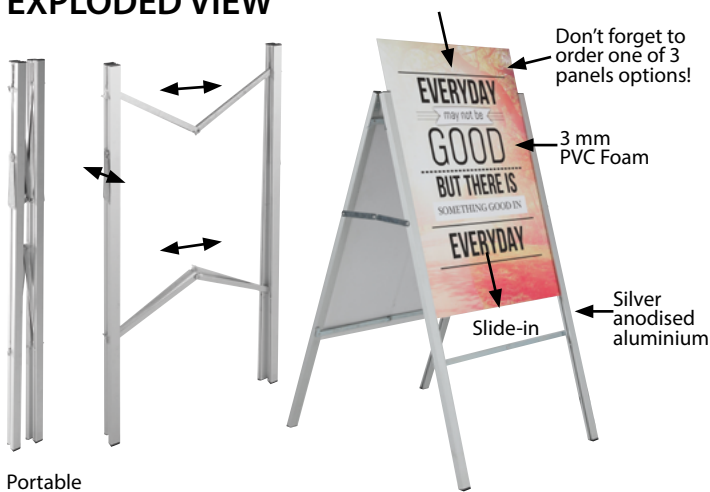

EXPLODED VIEW

Portable