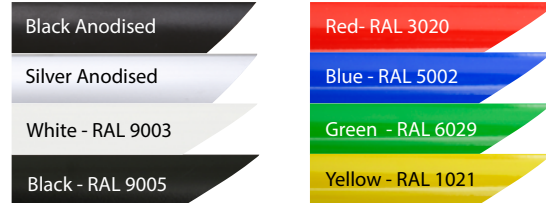

- \* One set includes only the foldable A Board packed in a single box.
- \* Optional panels are not included, should be ordered separately.
- \* Natural silver-anodized, black in standard and various RAL colors available with antimicrobial powder coating.

## COLOURS IN STOCK

Silver Black

## COLOUR OPTIONS