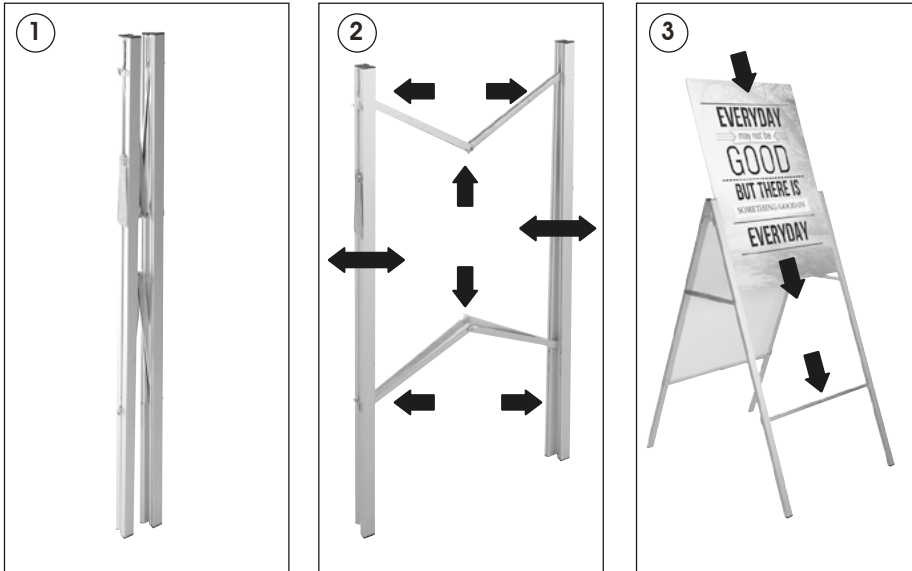

PRINT TEMPLATES

Easy Go A Board - A1

Document Size: 604 x 851 mm (Includes Bleeds)
Finished Size: A1 (594 x 841 mm) [Print](#)

Easy Go A Board - B1

Document Size: 604 x 851 mm (Includes Bleeds)
Finished Size: A1 (594 x 841 mm) [Print](#)

Easy Go A Board - 24" x 36"

Document Size: 24.4" x 36.4" (Includes Bleeds)
Finished Size: 24" x 36" (609.6 x 914.4 mm) [Print](#)

Easy Go A Board - B2

Document Size: 604 x 851 mm (Includes Bleeds)
Finished Size: A1 (594 x 841 mm) [Print](#)

Easy Go A Board - 22" x 28"

Document Size: 22.4" x 28.4" (Includes Bleeds)
Finished Size: 22" x 28" (558.8 x 711.2 mm) [Print](#)

INSTALLATION INSTRUCTIONS

Easy Go A Board / 1009758H000

Panels excluded. Order separately.