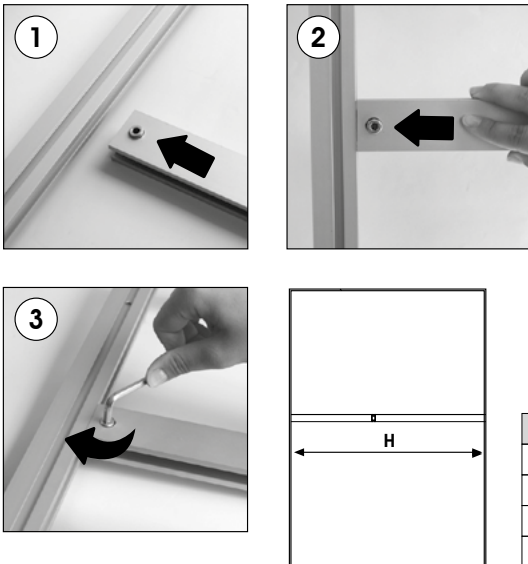

Finished Size: 80"x118" (2032x2997 mm)

INSTALLATION INSTRUCTIONS

Dame Profile / Gulf Maxi / 1004753

Assembly of H profile

Assembly of H profile		
Poster	H (Size)	H (Pcs)
1000 X 3000 mm	910 mm	1
1500 X 3000 mm	1410 mm	1
2000 X 3000 mm	1910 mm	2