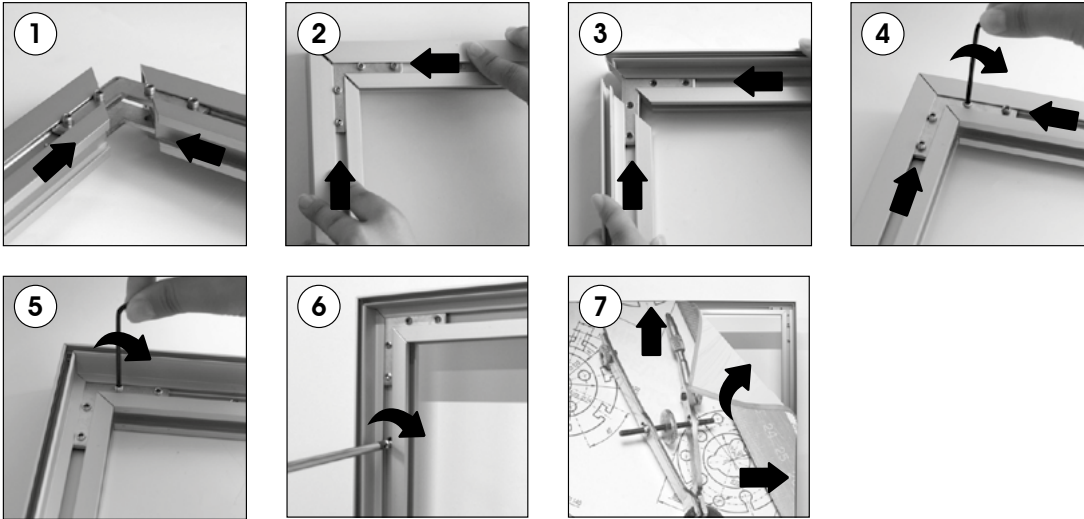

Finished Size: 80"x118" (2032x2997 mm)

INSTALLATION INSTRUCTIONS

Dame Profile / Gulf Maxi / 1004753

Assembly of H profile

Assembly of H profile		
Poster	H (Size)	H (Pcs)
1000 X 3000 mm	910 mm	1
1500 X 3000 mm	1410 mm	1
2000 X 3000 mm	1910 mm	2