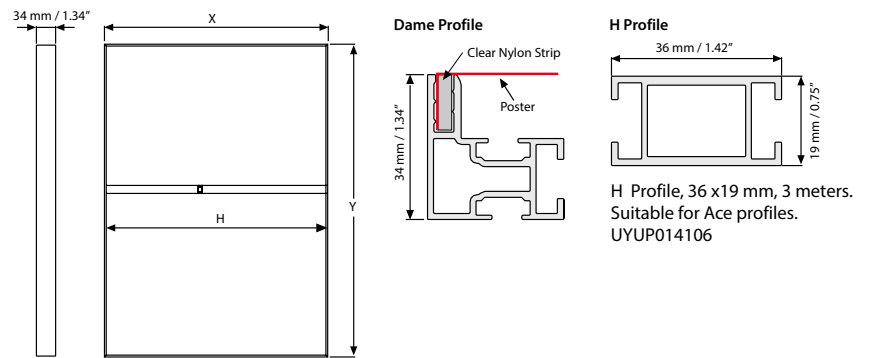

TECHNICAL DRAWING

Application of nylon strip by sew-on process

Application of nylon strip by double sided tape