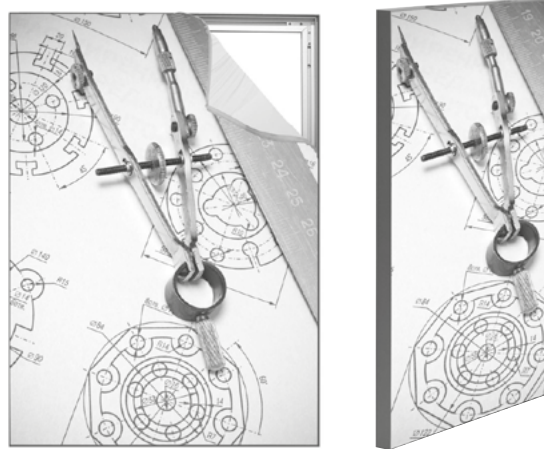

Finished Size: 80"x118" (2032x2997 mm)

INSTALLATION INSTRUCTIONS

Dame Profile / Gulf Maxi / 1004753

Assembly of H profile

Assembly of H profile		
Poster	H (Size)	H (Pcs)
1000 X 3000 mm	910 mm	1
1500 X 3000 mm	1410 mm	1
2000 X 3000 mm	1910 mm	2