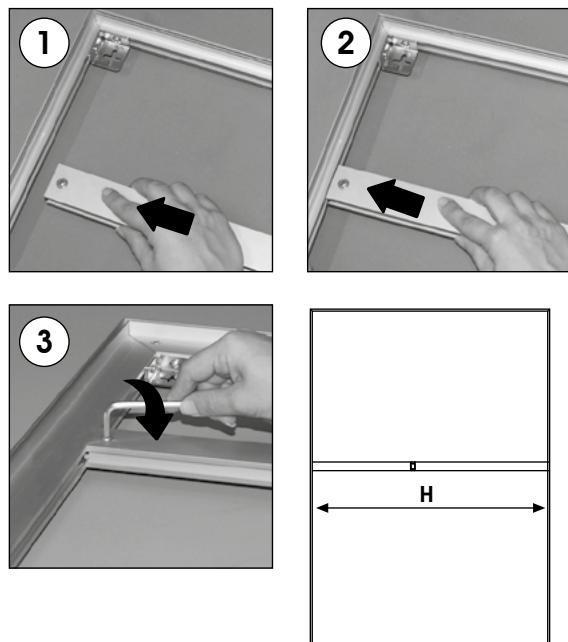

Assembly of H profile

Assembly of H profile		
Poster	H (Size)	H (Pcs)
1000 X 1400 mm	970 mm	1
1000 X 1500 mm	970 mm	1
1000 X 2000 mm	970 mm	1

- Please inform the order number on the product or on the carton (e.g. 1/110001394-460) to the place that you have made the purchase if any problem with the product occurs.
- All rights reserved. All pictures, figures and writings are secured internationally by copy-right law. Infringements will be sued by civil and legal law.

This technical sheet's contents are all subject to update and modification at MT Displays' exclusive discretion. There is nothing official about this document. For final and legally binding information, please get in touch with the sales staff at MT Displays.

T: +90 850 433 67 85 / info@mtdisplays.com / www.mtdisplays.com