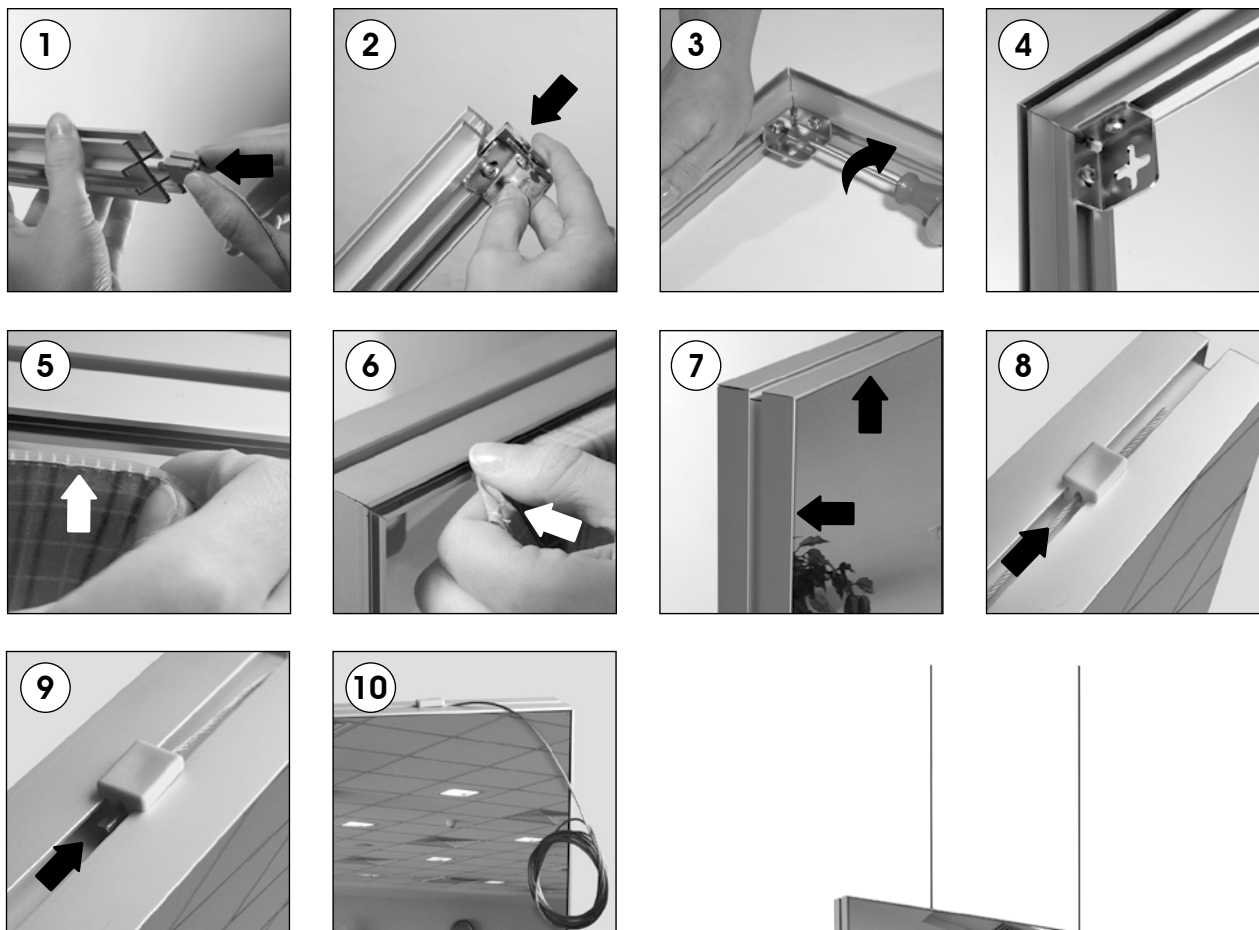

INSTALLATION INSTRUCTIONS

Queen Profile / Lagoon Maxi / 1004895