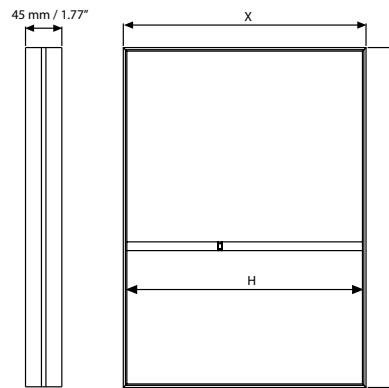

TECHNICAL DRAWING

Queen Profile

H Profile

H Profile, 36 x 19 mm, 3 meters. Suitable for Ace profiles. UYUP014106

Application of nylon strip by sew-on process

Application of nylon strip by double sided tape