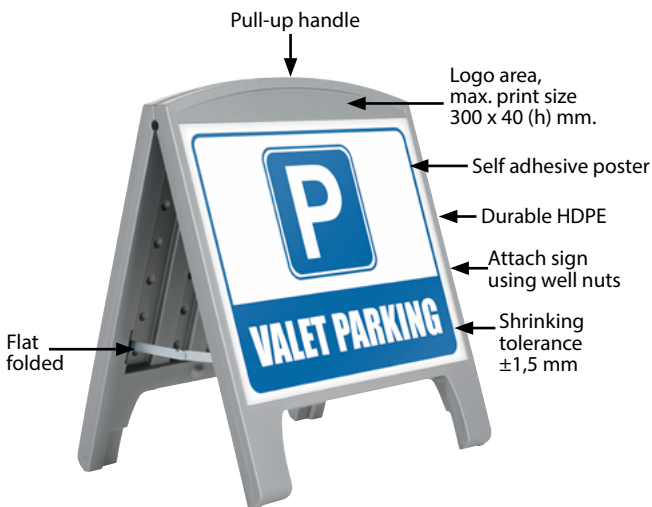

MINI STREET SIGNPRO BOARD

MULTIPURPOSE SIDEWALK SIGNS, MADE OF DURABLE PLASTIC

Simple plastic pavement board for multiple purposes. PS Display is suitable for inkjet printing and adhesive folio. Easy to move and store. Recommended graphic materials: self-adhesive poster to stick-on or vinyl sheeting, fluted PP, metal, Plastech PVC foam board to apply with well nut.

KEY SELECTION ATTRIBUTES

- Double-sided Mini Pavement Sign with Patent Protection.
- One set includes double sided (HDPE) durable plastic boards with recessed sign areas to protect poster faces, a molded-in handle for easy transport, flat folded scissors on two sides for keeping the system stable and saving space during storage.
- Suitable for Outdoor use with 630x500mm poster sizes on both sides.
- Suitable for inkjet printing, self-adhesive posters to stick-on or vinyl sheeting, fluted PP, metal, and Plastech PVC foam board applied with well nuts.
- Logo areas on top with max. 300 x 40 (h) mm print size, are standard and provide space for corporate logo.
- Easy to move and store with 5kg product weight.
- No need to fill up water or sand as it is already constructed with heavy materials.
- Yellow and Grey in standard and various RAL colors available upon request.
- Packed in a single box & assembled. No assembly required. Set up in 10 seconds.

WATCH VIDEO

Watch video at our website
www.mtdisplays.com

FEATURES

EXPLODED VIEW

Recommended graphic materials: self-adhesive poster to stick-on or vinyl sheeting, fluted PP, metal, Plastech PVC foam board to apply with well nut.