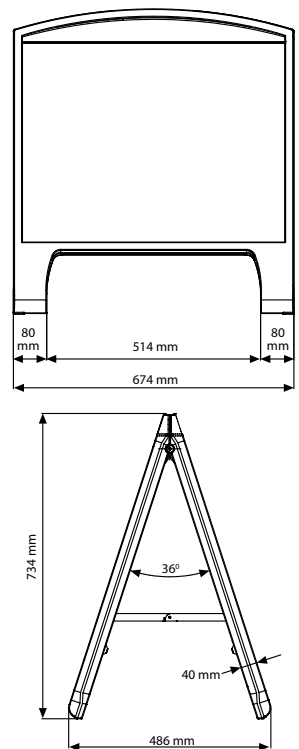

KEY SELECTION ATTRIBUTES

- Double-sided Mini Pavement Sign with Patent Protection.
- One set includes double sided (HDPE) durable plastic boards with recessed sign areas to protect poster faces, a molded-in handle for easy transport, flat folded scissors on two sides for keeping the system stable and saving space during storage.
- Suitable for Outdoor use with 630x500mm poster sizes on both sides.
- Suitable for inkjet printing, self-adhesive posters to stick-on or vinyl sheeting, fluted PP, metal, and Plastech PVC foam board applied with well nuts.
- Logo areas on top with max. 300 x 40 (h) mm print size, are standard and provide space for corporate logo.
- Easy to move and store with 5kg product weight.
- No need to fill up water or sand as it is already constructed with heavy materials.
- Yellow and Grey in standard and various RAL colors available upon request.
- Packed in a single box & assembled. No assembly required. Set up in 10 seconds.

Easy to carry
Product weight 5 kg

TECHNICAL DRAWING

ARTICLES

ARTICLE	GRAPHIC SIZE	DESCRIPTION	WEIGHT	PACKING SIZE
			WITH PACKING	*W X H X D
UPSDM50010	630 X 550 mm	Yellow	6,000 kg	720 X 800 X 105 mm
UPSDM30010	630 X 550 mm	Gray	6,000 kg	720 X 800 X 105 mm