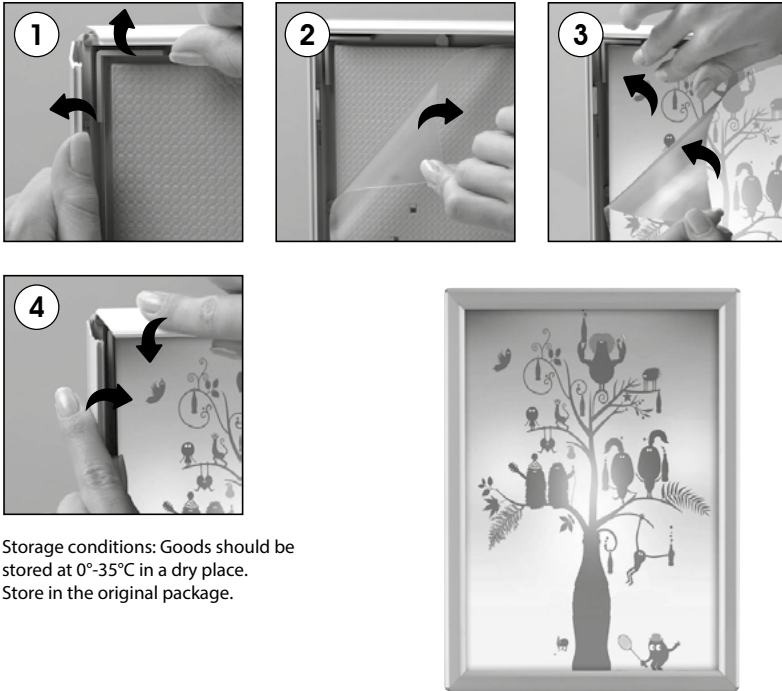

INSTALLATION INSTRUCTIONS

Opti Frame 14 mm / A4 without Support

Storage conditions: Goods should be stored at 0°-35°C in a dry place. Store in the original package.

- Please inform the order number on the product or on the carton (e.g. 1/110001394-460) to the place that you have made the purchase if any problem with the product occurs.
- All rights reserved. All pictures, figures and writings are secured internationally by copy-right law. Infringements will be sued by civil and legal law.