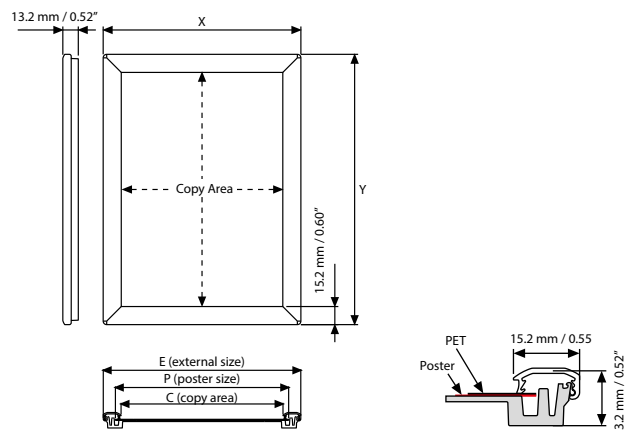

WATCH VIDEO

Watch video at our website
www.mtdisplays.com

FEATURES

EXPLODED VIEW

TECHNICAL DRAWING

T: +90 850 433 67 85 / info@mtdisplays.com / www.mtdisplays.com

ARTICLES

								WEIGHT	PACKING SIZE
SILVER MITRED	SILVER ROUND	BLACK MITRED	WOOD MITRED	EXTERNAL (x-y)	POSTER	COPY	DESCRIPTION	WITH PACKING	*W X H X D
UCP145N0A4	UCP140N0A4	UCP145B0A5	UCP145W0A5	231 X 318 mm	210 X 297 mm	200 X 287 mm	Without support	0,250 kg	185 X 250 X 24 mm
UCP145N1A4	UCP140N1A4	UCP145B0A6	UCP145W0A6	231 X 318 mm	210 X 297 mm	200 X 287 mm	With support	0,140 kg	140 X 190 X 24 mm
UCP145N000	-	UCP145B1A5	UCP145W1A5	8.82" X 10.83"	8" X 10" inch	7.60" X 8.82"	Without support	0.661 lbs	10.24" X 12.20" X 0.94"
UCP145N100	-	UCP145B1A6	UCP145W1A6	8.82" X 10.83"	8" X 10" inch	7.60" X 8.82"	With support	0.661 lbs	10.24" X 12.20" X 0.94"
UCP145N057		UCP145B057	UCP145W057	5.83" X 7.83"	5" X 7" inch	4.61" X 6.61"	Without support	0.396 lbs	6.69" X 8.66" X 0.94"
UCP145N157		UCP145B157	UCP145W157	5.83" X 7.83"	5" X 7" inch	4.61" X 6.61"	With support	0.396 lbs	6.69" X 8.66" X 0.94"