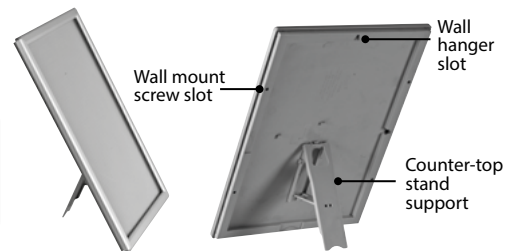

SUITABLE FOR

Opti Frame can be used for INDOOR applications, for signage needs in many locations like shopping centers, markets, groceries, hotels, offices airports, shops, banks, car dealers, gas stations, restaurants, insurance companies, libraries, museums, telecom companies, travel agencies, and stores, hospitals, schools, apartments and many more.

WATCH VIDEO

Watch video at our website
www.mtdisplays.com

FEATURES

EXPLODED VIEW

TECHNICAL DRAWING

T: +90 850 433 67 85 / info@mtdisplays.com / www.mtdisplays.com

ARTICLES

								WEIGHT	PACKING SIZE
SILVER MITRED	SILVER ROUND	BLACK MITRED	WOOD MITRED	EXTERNAL (x-y)	POSTER	COPY	DESCRIPTION	WITH PACKING	*W X H X D
UCP145N0A4	UCP140N0A4	UCP145B0A5	UCP145W0A5	231 X 318 mm	210 X 297 mm	200 X 287 mm	Without support	0,250 kg	185 X 250 X 24 mm
UCP145N1A4	UCP140N1A4	UCP145B0A6	UCP145W0A6	231 X 318 mm	210 X 297 mm	200 X 287 mm	With support	0,140 kg	140 X 190 X 24 mm
UCP145N000	-	UCP145B1A5	UCP145W1A5	8.82" X 10.83"	8" X 10" inch	7.60" X 8.82"	Without support	0.661 lbs	10.24" X 12.20" X 0.94"
UCP145N100	-	UCP145B1A6	UCP145W1A6	8.82" X 10.83"	8" X 10" inch	7.60" X 8.82"	With support	0.661 lbs	10.24" X 12.20" X 0.94"
UCP145N057		UCP145B057	UCP145W057	5.83" X 7.83"	5" X 7" inch	4.61" X 6.61"	Without support	0.396 lbs	6.69" X 8.66" X 0.94"
UCP145N157		UCP145B157	UCP145W157	5.83" X 7.83"	5" X 7" inch	4.61" X 6.61"	With support	0.396 lbs	6.69" X 8.66" X 0.94"