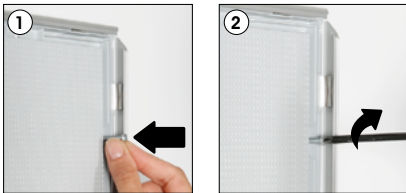

Screw & anchor mounting