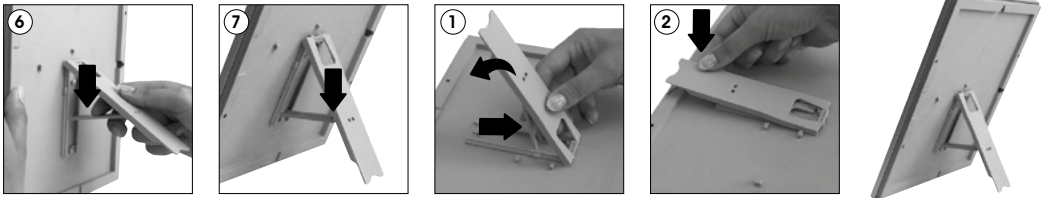

Changing the position of the frame (Horizontal & Vertical)

Storage conditions: Goods should be stored at 0°-35°C in a dry place. Store in the original package.

Screw & anchor mounting

Hanger mounting

Landscape or portrait positions