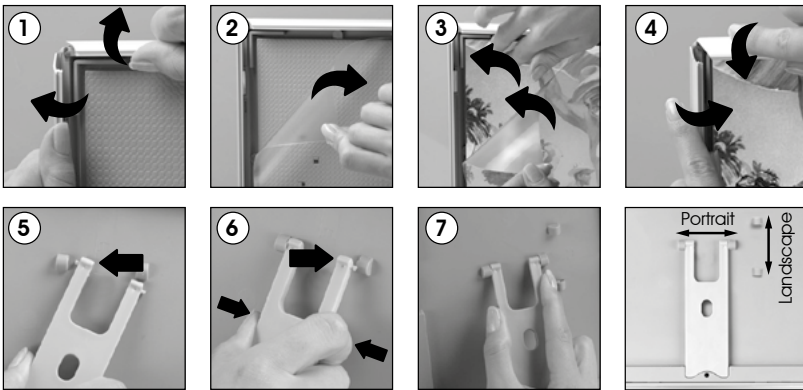

Opti Frame 14 mm with Support / A5-A6 -5"X7"

Hanger mounting

Landscape or portrait positions

There are 2 different slots at different positions at the back of the frame, for using the frame in both horizontal and vertical positions.