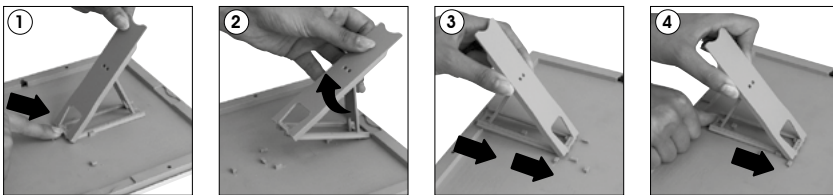

Changing the position of the frame (Horizontal & Vertical)

Storage conditions: Goods should be stored at 0°-35°C in a dry place. Store in the original package.

Screw & anchor mounting

Hanger mounting

Landscape or portrait positions