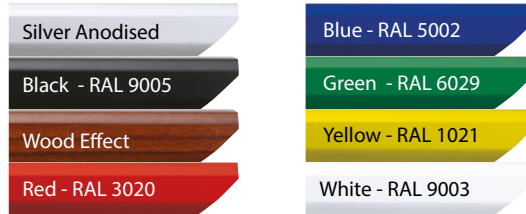

Silver Anodised, Round Corner

Silver Anodised, Mitred Corner

Wood Effect, Mitred Corner

Black - RAL 9005, Mitred Corner

Red - RAL 3020 Mitred Corner

Blue - RAL 5002 Mitred Corner

RAL 1021-Yellow Mitred Corner

RAL 9005-Black Mitred Corner

RAL 6029-Green Mitred Corner

COLOURS IN STOCK

COLOUR OPTIONS

CORNER TYPES

OPTI FRAME FAMILY

PROFILE OPTIONS FULL FAMILY

Poster Size	14 mm Profile		25 mm Profile		Counter Support
	Mitred	Round	Mitred	Round	
A2	x	x	✓	✓	x
A3	x	x	✓	✓	x
A4	✓	✓	✓	✓	✓
A5	✓	✓	x	x	✓
A6	✓	✓	x	x	✓
5"x7"	✓	x	x	x	✓
8"x10"	✓	x	x	x	✓
8,5"x11"	x	x	✓	✓	✓
11"x17"	x	x	✓	x	x