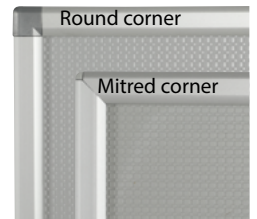

RAL 9005-Black Mitred Corner

RAL 6029-Green Mitred Corner

COLOURS IN STOCK

COLOUR OPTIONS

CORNER TYPES

OPTI FRAME FAMILY

PROFILE OPTIONS FULL FAMILY

Poster Size	14 mm Profile		25 mm Profile		Counter Support
	Mitred	Round	Mitred	Round	
A2	x	x	✓	✓	x
A3	x	x	✓	✓	x
A4	✓	✓	✓	✓	✓
A5	✓	✓	x	x	✓
A6	✓	✓	x	x	✓
5"x7"	✓	x	x	x	✓
8"x10"	✓	x	x	x	✓
8,5"x11"	x	x	✓	✓	✓
11"x17"	x	x	✓	x	x