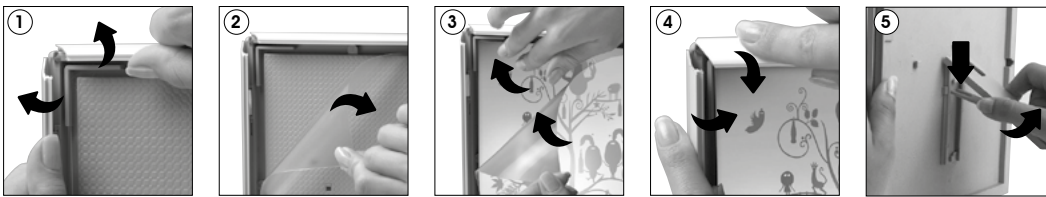

PRINT TEMPLATES

Opti Frame 14 mm - A4

Document Size: 220 x 307 mm (Includes Bleeds)
Finished Size: A4 (210 x 297 mm) [Print](#)

Opti Frame 14 mm - A6

Document Size: 115 x 158 mm (Includes Bleeds)
Finished Size: A6 (105 x 148 mm) [Print](#)

Opti Frame 0.55" - 5"x7"

Document Size: 5.4" x 7.4" (Includes Bleeds)
Finished Size: 5"x7" (127x178 mm) [Print](#)

Opti Frame 14 mm - A5

Document Size: 158 x 220 mm (Includes Bleeds)
Finished Size: A5 (148 x 210 mm) [Print](#)

Opti Frame 0.55" - 8"x10"

Document Size: 8.4" x 10.4" (Includes Bleeds)
Finished Size: 8"x10" (203.2x254 mm) [Print](#)

INSTALLATION INSTRUCTIONS

Opti Frame 14 mm with Support, / A4-8"X10"

Closing the support tool