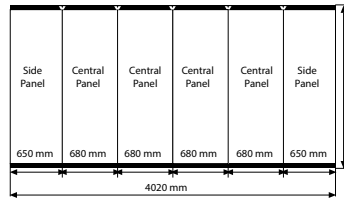

FEATURES

EXPLODED VIEW

TECHNICAL DRAWING

Pop-up with Clips

3x4 Printing Panel Sizes

3x3 Printing Panel Sizes

Pop-up with Magnetic

3x4 Printing Panel Sizes

3x3 Printing Panel Sizes

ARTICLES

POP-UP WITH CLIPS : Aluminium		WEIGHT	PACKING SIZE	POP-UP WITH MAGNETIC : Aluminium		WEIGHT	PACKING SIZE
ARTICLE	MODEL	WITH PACKING	*W X H X D	ARTICLE	MODEL	WITH PACKING	*W X H X D
UPPC120033	Pop Up 3x3 (with Bag)	30,120 kg	410 X 920 X 600 mm	UPPC220033	Pop Up 3x3 (with Bag)	29,080 kg	410 X 920 X 600 mm
UPPC120034	Pop Up 3x4 (with Bag)	34,550 kg	410 X 920 X 600 mm	UPPC220034	Pop Up 3x4 (with Bag)	35,300 kg	410 X 920 X 600 mm
UPPC130033	Pop Up 3x3 (with Bag& Lighting)	30,120 kg	410 X 920 X 600 mm	UPPC230033	Pop Up 3x3 (with Bag& Lighting)	30,620 kg	410 X 920 X 600 mm
UPPC130034	Pop Up 3x4 (with Bag& Lighting)	34,550 kg	410 X 920 X 600 mm	UPPC230034	Pop Up 3x4 (with Bag& Lighting)	35,300 kg	410 X 920 X 600 mm

POP-UP WITH MAGNETIC : Aluminium											WEIGHT	PACKING SIZE	
ARTICLE	MODEL	PVC PANEL				HOLDER				MAGNETIC BAR	MAGNETIC STRIPES	WITH PACKING	*W X H X D
		CENTRAL	QUANTITY	SIDE	QUANTITY	CENTRAL	QUANTITY	SIDE	QUANTITY				
UPPC200033	3 X 3	680 X 2265 mm	3	650 X 2265 mm	2	680 X 56 X 2 mm	6	650 X 56 X 0,8 mm	4	1 set 18 pcs	30 m (1 rulo)	22,150 kg	420 X 860 X 420 mm
UPPC200034	3 X 4	680 X 2265 mm	4	650 X 2265 mm	2	680 X 56 X 2 mm	8	650 X 56 X 0,8 mm	4	1 set 21 pcs	30 m (1 rulo)	25,000 kg	420 X 860 X 420 mm