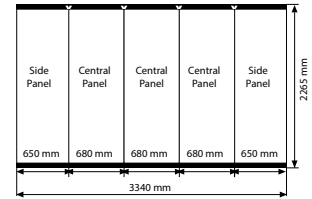

FEATURES

EXPLODED VIEW

TECHNICAL DRAWING

Pop-up with Clips

3x4 Printing Panel Sizes

3x3 Printing Panel Sizes

Pop-up with Magnetic

3x4 Printing Panel Sizes

3x3 Printing Panel Sizes

ARTICLES

POP-UP WITH CLIPS : Aluminium		WEIGHT	PACKING SIZE	POP-UP WITH MAGNETIC : Aluminium		WEIGHT	PACKING SIZE
ARTICLE	MODEL	WITH PACKING	*W X H X D	ARTICLE	MODEL	WITH PACKING	*W X H X D
UPPC120033	Pop Up 3x3 (with Bag)	30,120 kg	410 X 920 X 600 mm	UPPC220033	Pop Up 3x3 (with Bag)	29,080 kg	410 X 920 X 600 mm
UPPC120034	Pop Up 3x4 (with Bag)	34,550 kg	410 X 920 X 600 mm	UPPC220034	Pop Up 3x4 (with Bag)	35,300 kg	410 X 920 X 600 mm
UPPC130033	Pop Up 3x3 (with Bag& Lighting)	30,120 kg	410 X 920 X 600 mm	UPPC230033	Pop Up 3x3 (with Bag& Lighting)	30,620 kg	410 X 920 X 600 mm
UPPC130034	Pop Up 3x4 (with Bag& Lighting)	34,550 kg	410 X 920 X 600 mm	UPPC230034	Pop Up 3x4 (with Bag& Lighting)	35,300 kg	410 X 920 X 600 mm

POP-UP WITH MAGNETIC : Aluminium											WEIGHT	PACKING SIZE	
ARTICLE	MODEL	PVC PANEL				HOLDER				MAGNETIC BAR	MAGNETIC STRIPES	WITH PACKING	*W X H X D
		CENTRAL	QUANTITY	SIDE	QUANTITY	CENTRAL	QUANTITY	SIDE	QUANTITY				
UPPC200033	3 X 3	680 X 2265 mm	3	650 X 2265 mm	2	680 X 56 X 2 mm	6	650 X 56 X 0,8 mm	4	1 set 18 pcs	30 m (1 rulo)	22,150 kg	420 X 860 X 420 mm
UPPC200034	3 X 4	680 X 2265 mm	4	650 X 2265 mm	2	680 X 56 X 2 mm	8	650 X 56 X 0,8 mm	4	1 set 21 pcs	30 m (1 rulo)	25,000 kg	420 X 860 X 420 mm

POP-UP WITH CLIPS : Aluminium											WEIGHT	PACKING SIZE	
ARTICLE	MODEL	PVC PANEL				HOLDER				MAGNETIC BAR	MAGNETIC STRIPES	WITH PACKING	*W X H X D
		CENTRAL	QUANTITY	SIDE	QUANTITY	CENTRAL	QUANTITY	SIDE	QUANTITY				
UPPC100033	3 X 3	680 X 2280 mm	3	650 X 2280 mm	2	680 X 56 X 2 mm	6	650 X 56 X 0,8 mm	4	1 set 18 pcs	30 m (1 rulo)	21,600 kg	420 X 860 X 420 mm
UPPC100034	3 X 4	680 X 2280 mm	4	650 X 2280 mm	2	680 X 56 X 2 mm	8	650 X 56 X 0,8 mm	4	1 set 21 pcs	30 m (1 rulo)	25,310 kg	420 X 860 X 420 mm