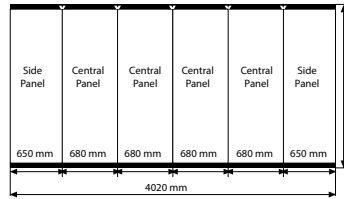

FEATURES

EXPLODED VIEW

TECHNICAL DRAWING

Pop-up with Clips

3x4 Printing Panel Sizes

3x3 Printing Panel Sizes

Pop-up with Magnetic

3x4 Printing Panel Sizes

3x3 Printing Panel Sizes

ARTICLES

POP-UP WITH CLIPS : Aluminium		WEIGHT	PACKING SIZE	POP-UP WITH MAGNETIC : Aluminium		WEIGHT	PACKING SIZE
ARTICLE	MODEL	WITH PACKING	*W X H X D	ARTICLE	MODEL	WITH PACKING	*W X H X D
UPPC120033	Pop Up 3x3 (with Bag)	30,120 kg	410 X 920 X 600 mm	UPPC220033	Pop Up 3x3 (with Bag)	29,080 kg	410 X 920 X 600 mm
UPPC120034	Pop Up 3x4 (with Bag)	34,550 kg	410 X 920 X 600 mm	UPPC220034	Pop Up 3x4 (with Bag)	35,300 kg	410 X 920 X 600 mm
UPPC130033	Pop Up 3x3 (with Bag& Lighting)	30,120 kg	410 X 920 X 600 mm	UPPC230033	Pop Up 3x3 (with Bag& Lighting)	30,620 kg	410 X 920 X 600 mm
UPPC130034	Pop Up 3x4 (with Bag& Lighting)	34,550 kg	410 X 920 X 600 mm	UPPC230034	Pop Up 3x4 (with Bag& Lighting)	35,300 kg	410 X 920 X 600 mm

POP-UP WITH MAGNETIC : Aluminium											WEIGHT	PACKING SIZE	
ARTICLE	MODEL	PVC PANEL				HOLDER				MAGNETIC BAR	MAGNETIC STRIPES	WITH PACKING	*W X H X D
		CENTRAL	QUANTITY	SIDE	QUANTITY	CENTRAL	QUANTITY	SIDE	QUANTITY				
UPPC200033	3 X 3	680 X 2265 mm	3	650 X 2265 mm	2	680 X 56 X 2 mm	6	650 X 56 X 0,8 mm	4	1 set 18 pcs	30 m (1 rulo)	22,150 kg	420 X 860 X 420 mm
UPPC200034	3 X 4	680 X 2265 mm	4	650 X 2265 mm	2	680 X 56 X 2 mm	8	650 X 56 X 0,8 mm	4	1 set 21 pcs	30 m (1 rulo)	25,000 kg	420 X 860 X 420 mm