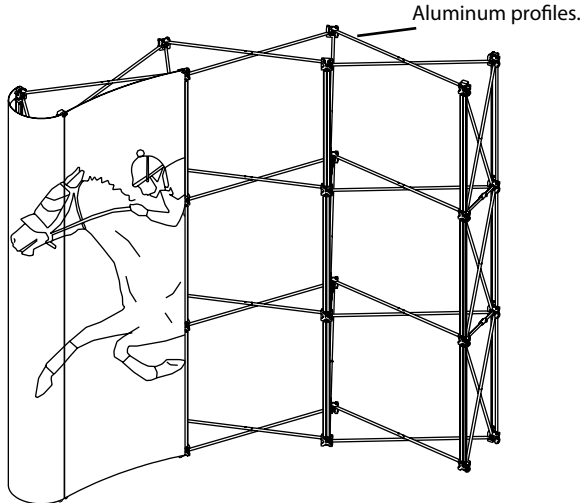

KEY SELECTION ATTRIBUTES

- * Pop-up stands with clips or magnetic sticker fixing design for large posters,
- * Suitable for poster sizes 3x3 and 3x4.
- * One set includes pop-up frame with clips or magnets, bars with magnetic tape, self adhesive magnetic tape, PVC with clips or magnets, simple straps, hanging straps with clips or magnets.
- * Optional lights are available upon request, they should be ordered separately.
- * Slide the light properly into the spot ready on the top of the main construction.
- * The system is suitable for 2 lights in 3x3 and 3 lights in 3x4.
- * Natural silver-aluminium and black PVC in standard.
- * Packed unassembled, single pop-up, no tool assembly.
- * After the printing is applied on the black PVC panels, the overall sizes should be cut & resized to net panel sizes using at least trimming knives.

FEATURES

EXPLODED VIEW

TECHNICAL DRAWING

Pop-up with Clips

3x4 Printing Panel Sizes

3x3 Printing Panel Sizes

Pop-up with Magnetic

3x4 Printing Panel Sizes