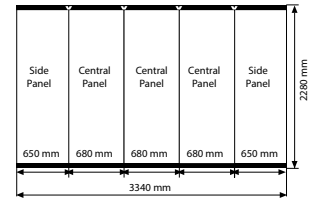

FEATURES

EXPLODED VIEW

TECHNICAL DRAWING

Pop-up with Clips

3x4 Printing Panel Sizes

3x3 Printing Panel Sizes

Pop-up with Magnetic

3x4 Printing Panel Sizes

3x3 Printing Panel Sizes

ARTICLES

POP-UP WITH CLIPS : Aluminium		WEIGHT	PACKING SIZE	POP-UP WITH MAGNETIC : Aluminium		WEIGHT	PACKING SIZE
ARTICLE	MODEL	WITH PACKING	*W X H X D	ARTICLE	MODEL	WITH PACKING	*W X H X D
UPPC120033	Pop Up 3x3 (with Bag)	30,120 kg	410 X 920 X 600 mm	UPPC220033	Pop Up 3x3 (with Bag)	29,080 kg	410 X 920 X 600 mm
UPPC120034	Pop Up 3x4 (with Bag)	34,550 kg	410 X 920 X 600 mm	UPPC220034	Pop Up 3x4 (with Bag)	35,300 kg	410 X 920 X 600 mm
UPPC130033	Pop Up 3x3 (with Bag& Lighting)	30,120 kg	410 X 920 X 600 mm	UPPC230033	Pop Up 3x3 (with Bag& Lighting)	30,620 kg	410 X 920 X 600 mm
UPPC130034	Pop Up 3x4 (with Bag& Lighting)	34,550 kg	410 X 920 X 600 mm	UPPC230034	Pop Up 3x4 (with Bag& Lighting)	35,300 kg	410 X 920 X 600 mm

POP-UP WITH MAGNETIC : Aluminium											WEIGHT	PACKING SIZE	
ARTICLE	MODEL	PVC PANEL				HOLDER				MAGNETIC BAR	MAGNETIC STRIPES	WITH PACKING	*W X H X D
		CENTRAL	QUANTITY	SIDE	QUANTITY	CENTRAL	QUANTITY	SIDE	QUANTITY				
UPPC200033	3 X 3	680 X 2265 mm	3	650 X 2265 mm	2	680 X 56 X 2 mm	6	650 X 56 X 0,8 mm	4	1 set 18 pcs	30 m (1 rulo)	22,150 kg	420 X 860 X 420 mm
UPPC200034	3 X 4	680 X 2265 mm	4	650 X 2265 mm	2	680 X 56 X 2 mm	8	650 X 56 X 0,8 mm	4	1 set 21 pcs	30 m (1 rulo)	25,000 kg	420 X 860 X 420 mm

POP-UP WITH CLIPS : Aluminium											WEIGHT	PACKING SIZE	
ARTICLE	MODEL	PVC PANEL				HOLDER				MAGNETIC BAR	MAGNETIC STRIPES	WITH PACKING	*W X H X D
		CENTRAL	QUANTITY	SIDE	QUANTITY	CENTRAL	QUANTITY	SIDE	QUANTITY				
UPPC100033	3 X 3	680 X 2280 mm	3	650 X 2280 mm	2	680 X 56 X 2 mm	6	650 X 56 X 0,8 mm	4	1 set 18 pcs	30 m (1 rulo)	21,600 kg	420 X 860 X 420 mm
UPPC100034	3 X 4	680 X 2280 mm	4	650 X 2280 mm	2	680 X 56 X 2 mm	8	650 X 56 X 0,8 mm	4	1 set 21 pcs	30 m (1 rulo)	25,310 kg	420 X 860 X 420 mm