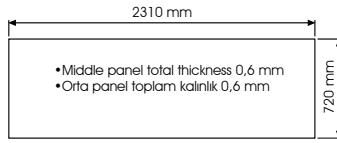

- Measurements of middle panel (thick) (uncut and unprinted)
- Manyetik Pop-up orta panel (kalın) (kesilmemiş ve baskısız) ölçüleri

- PVC sticker black magnetic (2mm) for middle panels (thick)
- PVC bant siyah manyetik (2mm) orta paneller için (kalın)

- PVC sticker black magnetic (2mm) for middle panels (thick)
- PVC bant siyah manyetik (2mm) orta paneller için (kalın)