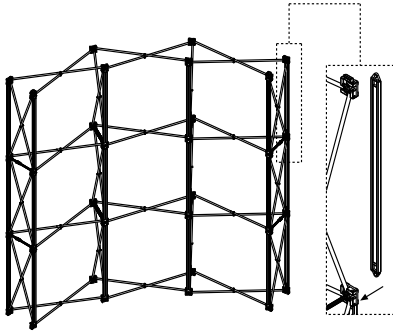

INSTALLATION INSTRUCTIONS

(1002034)

POP-UP WITH MAGNETIC

A

• INSTRUCTION OF ASSEMBLY • ÜRÜNÜN İÇİNDEN ÇIKAN PARÇALAR

- Measurements of side panel (thin) (uncut and unprinted) of magnetic Pop-up
- Manyetik Pop-up yan panel (ince) (kesilmemiş ve baskısız) ölçüleri

- PVC sticker black magnetic (0,8mm) for side panels (thin)
- PVC bant siyah manyetik (0,8mm) yan paneller için (ince)

- PVC sticker black magnetic (0,8mm) for side panels (thin)
- PVC bant siyah manyetik (0,8mm) yan paneller için (ince)

- Measurements of middle panel (thick) (uncut and unprinted)
- Manyetik Pop-up orta panel (kalın) (kesilmemiş ve baskısız) ölçüleri

- PVC sticker black magnetic (2mm) for middle panels (thick)
- PVC bant siyah manyetik (2mm) orta paneller için (kalın)

- PVC sticker black magnetic (2mm) for middle panels (thick)
- PVC bant siyah manyetik (2mm) orta paneller için (kalın)

- Roll magnetic tape
- Rulo mıknatıs

B