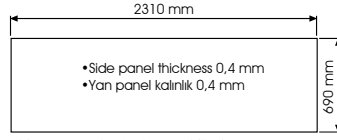

PRINT TEMPLATES

Pop-Up with Magnetic

Document Size

Side panel: 650 x 2265mm

Central Panel: 680 x 2265mm

Finished Size

3x4 size : 4020 x 2280mm [Print](#)

3x3 size : 3340 x 2280mm [Print](#)

Pop-Up with clips

Document Size

Side panel: 650 x 2265mm

Central Panel: 680 x 2265mm

Finished Size

3x4 size : 4020 x 2280mm [Print](#)

3x3 size : 3340 x 2280mm [Print](#)

INSTALLATION INSTRUCTIONS

(1002034)

POP-UP WITH MAGNETIC

A

• INSTRUCTION OF ASSEMBLY • ÜRÜNÜN İÇİNDEN ÇIKAN PARÇALAR

- Measurements of side panel (thin) (uncut and unprinted) of magnetic Pop-up
- Manyetik Pop-up yan panel (ince) (kesilmemiş ve baskısız) ölçüleri

- PVC sticker black magnetic (0,8mm) for side panels (thin)
- PVC bant siyah manyetik (0,8mm) yan paneller için (ince)

- PVC sticker black magnetic (0,8mm) for side panels (thin)
- PVC bant siyah manyetik (0,8mm) yan paneller için (ince)