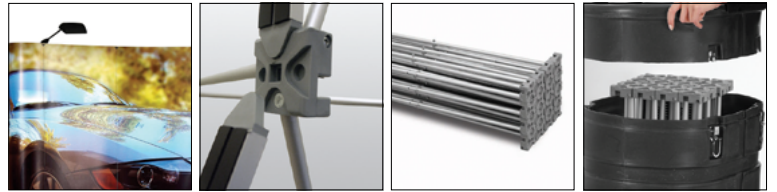

COLOURS IN STOCK

Silver

PANEL FIXING

WATCH VIDEO

Watch video at our website
www.mtdisplays.com

SUITABLE FOR

Pop-up stands can be used for INDOOR applications, for signage needs in many locations like exhibit centers, shopping centers, hotels, offices, airports, shops and stores, schools, and many more.

FEATURES

EXPLODED VIEW

TECHNICAL DRAWING

Pop-up with Clips

3x4 Printing Panel Sizes

3x3 Printing Panel Sizes

Pop-up with Magnetic

3x4 Printing Panel Sizes

3x3 Printing Panel Sizes

ARTICLES

POP-UP WITH CLIPS : Aluminium		WEIGHT	PACKING SIZE	POP-UP WITH MAGNETIC : Aluminium		WEIGHT	PACKING SIZE
ARTICLE	MODEL	WITH PACKING	*W X H X D	ARTICLE	MODEL	WITH PACKING	*W X H X D
UPPC120033	Pop Up 3x3 (with Bag)	30,120 kg	410 X 920 X 600 mm	UPPC220033	Pop Up 3x3 (with Bag)	29,080 kg	410 X 920 X 600 mm
UPPC120034	Pop Up 3x4 (with Bag)	34,550 kg	410 X 920 X 600 mm	UPPC220034	Pop Up 3x4 (with Bag)	35,300 kg	410 X 920 X 600 mm
UPPC130033	Pop Up 3x3 (with Bag& Lighting)	30,120 kg	410 X 920 X 600 mm	UPPC230033	Pop Up 3x3 (with Bag& Lighting)	30,620 kg	410 X 920 X 600 mm
UPPC130034	Pop Up 3x4 (with Bag& Lighting)	34,550 kg	410 X 920 X 600 mm	UPPC230034	Pop Up 3x4 (with Bag& Lighting)	35,300 kg	410 X 920 X 600 mm

POP-UP WITH MAGNETIC : Aluminium											WEIGHT	PACKING SIZE	
ARTICLE	MODEL	PVC PANEL				HOLDER				MAGNETIC BAR	MAGNETIC STRIPES	WITH PACKING	*W X H X D
		CENTRAL	QUANTITY	SIDE	QUANTITY	CENTRAL	QUANTITY	SIDE	QUANTITY				
UPPC200033	3 X 3	680 X 2265 mm	3	650 X 2265 mm	2	680 X 56 X 2 mm	6	650 X 56 X 0,8 mm	4	1 set 18 pcs	30 m (1 rulo)	22,150 kg	420 X 860 X 420 mm
UPPC200034	3 X 4	680 X 2265 mm	4	650 X 2265 mm	2	680 X 56 X 2 mm	8	650 X 56 X 0,8 mm	4	1 set 21 pcs	30 m (1 rulo)	25,000 kg	420 X 860 X 420 mm