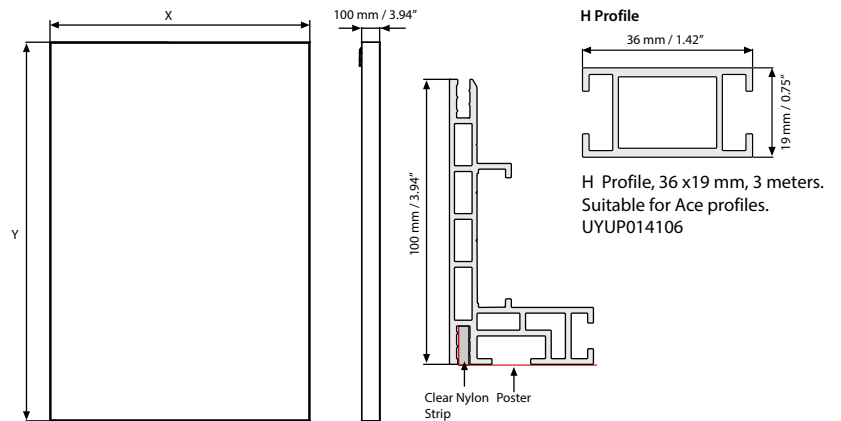

TECHNICAL DRAWING

Application of nylon strip by sew-on process

Application of nylon strip by double sided tape