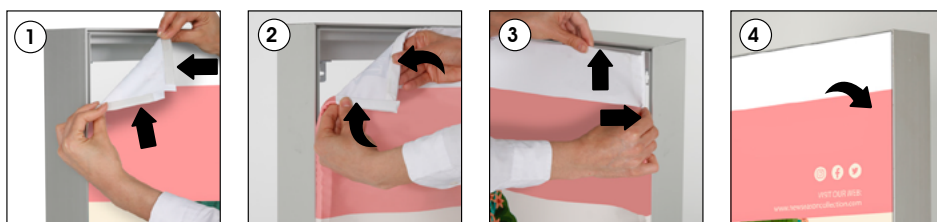

Power Maxi LED - 118" x 90"

Document Size: 120.36" x 92.36" (Includes Bleeds)
Finished Size: 118" x 90" (2997 x 2286 mm)

INSTALLATION INSTRUCTIONS

Power LED

Attaching a fabric poster

• Please inform the order number on the product or on the carton (e.g. 1/110001394-460) to the place that you have made the purchase if any problem with the product occurs.
 • All rights reserved. All pictures, figures and writings are secured internationally by copy-right law. Infringements will be sued by civil and legal law.