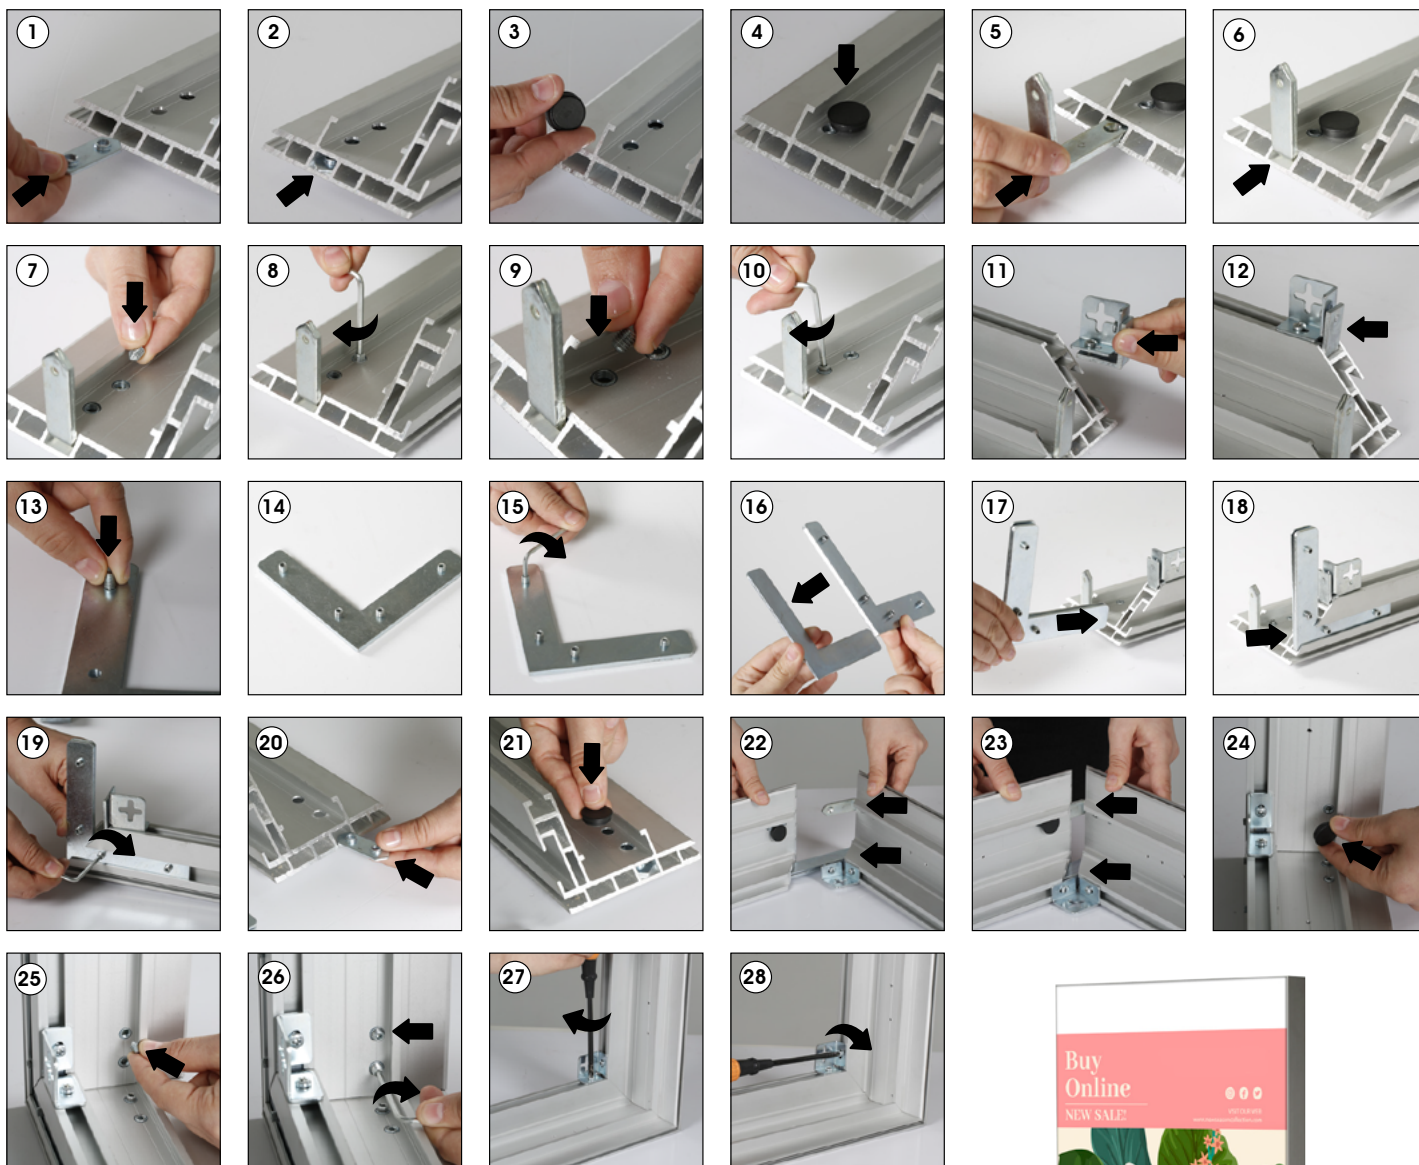

INSTALLATION INSTRUCTIONS

Power LED