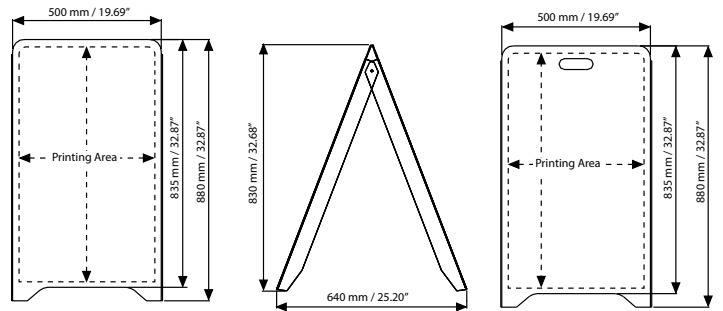

## ARTICLES

ARTICLE	SIZE	PRINTING AREA	MODEL	WEIGHT	PACKING SIZE
				WITH PACKING	*W X H X D
UPYP000000	500 X 880 mm	480 X 815 mm	PS Board	4,300 kg	530 X 910 X 80 mm
UPYPE00000	500 X 880 mm	480 X 815 mm	Carry PS Board	4,300 kg	530 X 910 X 80 mm
UPYP001000	500 X 880 mm	480 X 815 mm	PS Chalk Board	4,300 kg	530 X 910 X 80 mm

## PRINT TEMPLATES

**PS BOARD - 500 X 880 mm**  
Document Size: 480x815 mm [Print](#)

**Carry PS BOARD - 500 X 880 mm**  
Document Size: 480x815 mm [Print](#)

This technical sheet's contents are all subject to update and modification at MT Displays' exclusive discretion. There is nothing official about this document. For final and legally binding information, please get in touch with the sales staff at MT Displays.