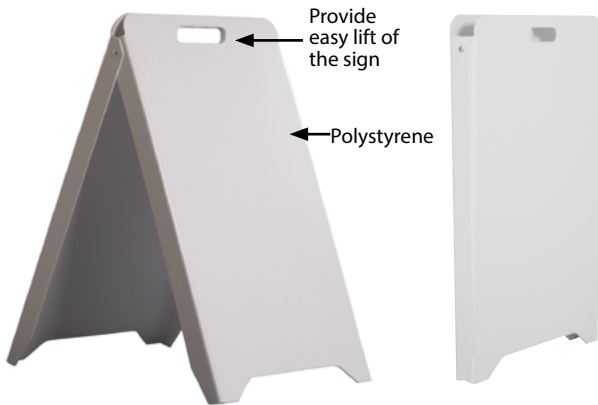

EXPLODED VIEW