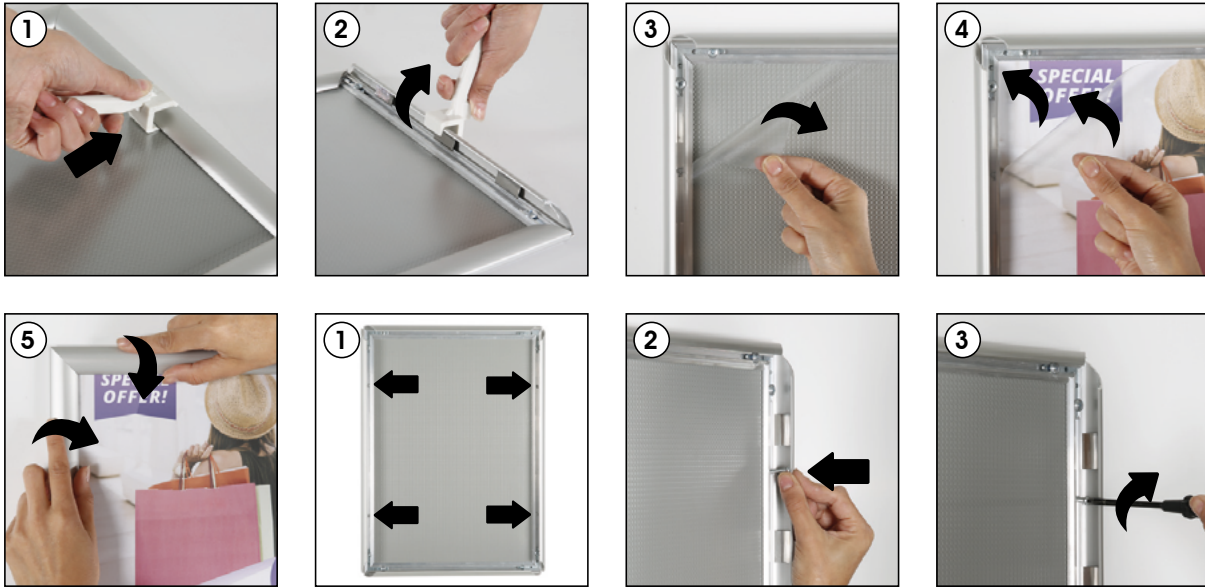

SECURITY FRAME

SECURELY DISPLAY YOUR MESSAGES IN HEAVY TRAFFIC COMMERCIAL AREAS

Security Frames make it easy to display various posters securely. These quality secure frames, which are also known as poster signs, poster holders and poster frames fit in different business environments and are appropriate for all industries. Each secure poster frame works just like regular snap frame. However with these secure frames you need a lever tool to snap open the sides. This feature makes this frame tamper-proof.

Security Frame 1.65" - 20"x30"

Document Size: 20.4" x 30.4" (Includes Bleeds)
Finished Size: 20"x30" (508x762 mm) [Print](#)

Security Frame 1.65" - 30"x40"

Document Size: 30.4" x 40.4" (Includes Bleeds)
Finished Size: 30"x40" (762x1016 mm) [Print](#)

Security Frame 1.65" - 40"x60"

Document Size: 40.4" x 60.4" (Includes Bleeds)
Finished Size: 40"x60" (1016x1524 mm) [Print](#)

INSTALLATION INSTRUCTIONS

Security Frame / 1001856

Screw & anchor mounting

Each frame includes wall mounting accessories
(4 screws & 4 anchors)