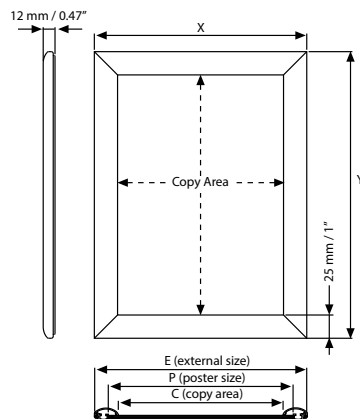

TECHNICAL DRAWING

25 mm