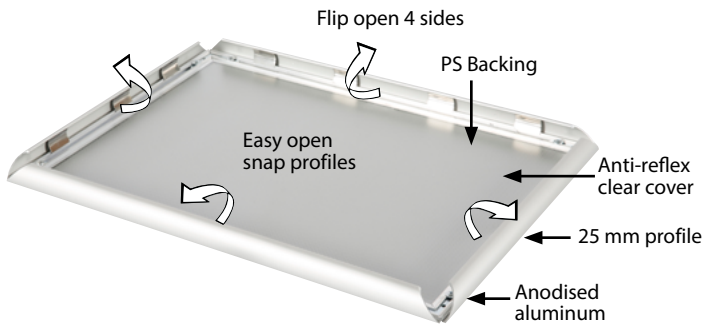

SECURITY FRAME

SECURELY DISPLAY YOUR MESSAGES IN HEAVY TRAFFIC COMMERCIAL AREAS

Security Frames make it easy to display various posters securely. These quality secure frames, which are also known as poster signs, poster holders and poster frames fit in different business environments and are appropriate for all industries. Each secure poster frame works just like regular snap frame. However with these secure frames you need a lever tool to snap open the sides. This feature makes this frame tamper-proof.

Security Frame can be used for INDOOR applications, for displaying messages and announcements safely in heavy traffic areas like shopping centers, markets, groceries, hotels, offices airports, shops and stores, hospitals, schools, apartments, banks, exhibition halls, restaurants, retail stores, elevators, movie theatres, sports and entertainment centers, trade shows, government agencies and many more.

WATCH VIDEO

Watch video at our website
www.mtdisplays.com

FEATURES

25 mm

42 mm

EXPLODED VIEW

TECHNICAL DRAWING

25 mm