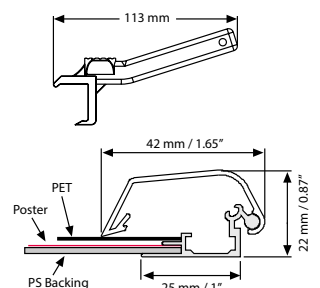

Levertool / Öffnungsapparat
ARTICLE: UYUP047000

42 mm

Levertool / Öffnungsapparat
ARTICLE: UYUP047100

T: +90 850 433 67 85 / info@mtdisplays.com / www.mtdisplays.com

ARTICLES

PROFILE : 25 mm Security				WEIGHT	PACKING SIZE
ARTICLE	EXTERNAL (x-y)	POSTER	COPY	WITH PACKING	*W X H X D
UCZ255N0A4	240 X 327 mm	210 X 297 mm	190 X 277 mm	0,550 kg	290 X 390 X 31 mm
UCZ255N0A3	327 X 450 mm	297 X 420 mm	277 X 400 mm	0,850 kg	390 X 510 X 31 mm
UCZ255N0A2	450 X 624 mm	420 X 594 mm	400 X 574 mm	1,350 kg	510 X 690 X 31 mm
UCZ255N0A1	624 X 871 mm	594 X 841 mm	574 X 821 mm	2,500 kg	690 X 940 X 31 mm
UCZ255N0B2	530 X 730 mm	500 X 700 mm	480 X 680 mm	1,700 kg	930 X 1310 X 31 mm
UCZ255N0B1	730 X 1030 mm	700 X 1000 mm	680 X 980 mm	3,300 kg	990 X 790 X 31 mm
UCZ255N0B1	9.69" X 12.17"	8.5" X 11"	996 X 1504 mm	1.102 lbs	10.63" X 12.99" X 0.83"
UCZ255N022	23.19" X 29.17"	22" X 28"	7.72" X 10.20"	3.637 lbs	24.02" X 30.31" X 0.83"
UCZ255N023	21.18" X 31.18"	20" X 30"	21.22" X 27.20"	3.637 lbs	22.44" X 32.28" X 1.22"
UCZ255N024	25.20" X 37.17"	24" X 36"	19.21" X 29.21"	5.070 lbs	25.98" X 38.58" X 0.83"
UCZ255N034	31.18" X 41.18"	30" X 40"	23.23" X 35.20"	6.944 lbs	31.89" X 42.13" X 0.91"
UCZ255N046	41.18" X 61.18"	40" X 60"	29.21" X 39.21"	16.093 bs	33.46" X 43.70" X 0.91"