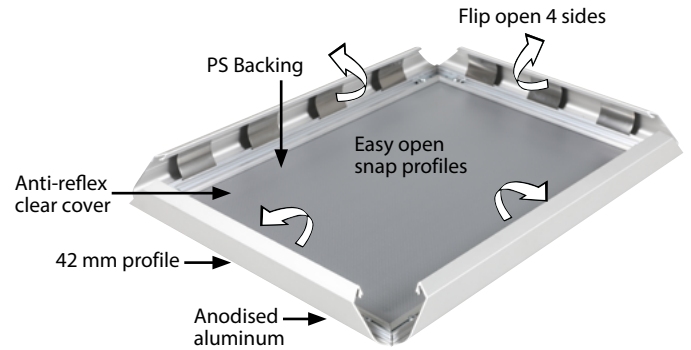

SECURITY FRAME

SECURELY DISPLAY YOUR MESSAGES IN HEAVY TRAFFIC COMMERCIAL AREAS

Security Frames make it easy to display various posters securely. These quality secure frames, which are also known as poster signs, poster holders and poster frames fit in different business environments and are appropriate for all industries. Each secure poster frame works just like regular snap frame. However with these secure frames you need a lever tool to snap open the sides. This feature makes this frame tamper-proof.

Security Frame can be used for INDOOR applications, for displaying messages and announcements safely in heavy traffic areas like shopping centers, markets, groceries, hotels, offices airports, shops and stores, hospitals, schools, apartments, banks, exhibition halls, restaurants, retail stores, elevators, movie theatres, sports and entertainment centers, trade shows, government agencies and many more.

WATCH VIDEO

Watch video at our website
www.mtdisplays.com

FEATURES

25 mm

42 mm

EXPLODED VIEW

TECHNICAL DRAWING

25 mm