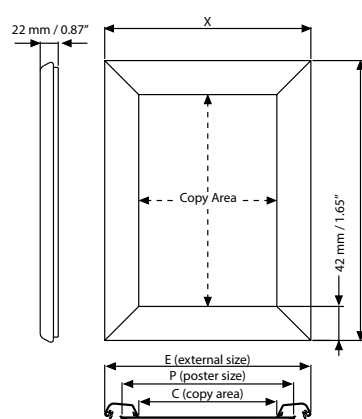

COLOURS IN STOCK

Silver Black

COLOUR OPTIONS

Black - RAL 9005

Silver Anodised

White - RAL 9003

Red - RAL 3020

Blue - RAL 5002

Green - RAL 6029

Yellow - RAL 1021

CORNER TYPES

25 mm Mitred corner

42 mm Mitred corner

SUITABLE FOR

Security Frame can be used for INDOOR applications, for displaying messages and announcements safely in heavy traffic areas like shopping centers, markets, groceries, hotels, offices airports, shops and stores, hospitals, schools, apartments, banks, exhibition halls, restaurants, retail stores, elevators, movie theatres, sports and entertainment centers, trade shows, government agencies and many more.

WATCH VIDEO

Watch video at our website
www.mtdisplays.com

FEATURES

25 mm

42 mm

EXPLODED VIEW

TECHNICAL DRAWING

25 mm

Levertool / Öffnungsapparat
ARTICLE: UYUP047000

42 mm

Levertool / Öffnungsapparat
ARTICLE: UYUP047100

T: +90 850 433 67 85 / info@mtdisplays.com / www.mtdisplays.com