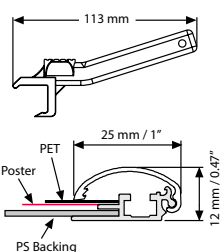

WATCH VIDEO

Watch video at our website
www.mtdisplays.com

FEATURES

25 mm

42 mm

EXPLODED VIEW

TECHNICAL DRAWING

25 mm

Levertool / Öffnungsapparat
ARTICLE: UYUP047000

42 mm

Levertool / Öffnungsapparat
ARTICLE: UYUP047100

T: +90 850 433 67 85 / info@mtdisplays.com / www.mtdisplays.com

ARTICLES

PROFILE : 25 mm Security				WEIGHT	PACKING SIZE
ARTICLE	EXTERNAL (x-y)	POSTER	COPY	WITH PACKING	*W X H X D
UCZ255N0A4	240 X 327 mm	210 X 297 mm	190 X 277 mm	0,550 kg	290 X 390 X 31 mm
UCZ255N0A3	327 X 450 mm	297 X 420 mm	277 X 400 mm	0,850 kg	390 X 510 X 31 mm
UCZ255N0A2	450 X 624 mm	420 X 594 mm	400 X 574 mm	1,350 kg	510 X 690 X 31 mm
UCZ255N0A1	624 X 871 mm	594 X 841 mm	574 X 821 mm	2,500 kg	690 X 940 X 31 mm
UCZ255N0B2	530 X 730 mm	500 X 700 mm	480 X 680 mm	1,700 kg	930 X 1310 X 31 mm
UCZ255N0B1	730 X 1030 mm	700 X 1000 mm	680 X 980 mm	3,300 kg	990 X 790 X 31 mm
UCZ255N0B1	9.69" X 12.17"	8.5" X 11"	996 X 1504 mm	1.102 lbs	10.63" X 12.99" X 0.83"
UCZ255N022	23.19" X 29.17"	22" X 28"	7.72" X 10.20"	3.637 lbs	24.02" X 30.31" X 0.83"
UCZ255N023	21.18" X 31.18"	20" X 30"	21.22" X 27.20"	3.637 lbs	22.44" X 32.28" X 1.22"
UCZ255N024	25.20" X 37.17"	24" X 36"	19.21" X 29.21"	5.070 lbs	25.98" X 38.58" X 0.83"
UCZ255N034	31.18" X 41.18"	30" X 40"	23.23" X 35.20"	6.944 lbs	31.89" X 42.13" X 0.91"
UCZ255N046	41.18" X 61.18"	40" X 60"	29.21" X 39.21"	16.093 bs	33.46" X 43.70" X 0.91"