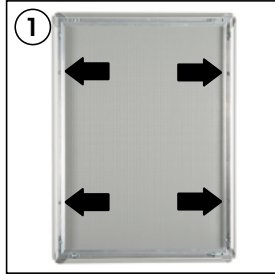

INSTALLATION INSTRUCTIONS

Security Frame / 1001856