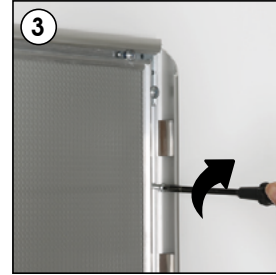

INSTALLATION INSTRUCTIONS

Security Frame / 1001856