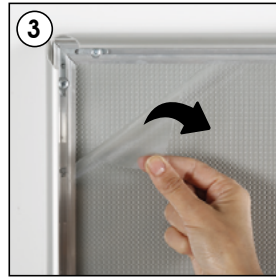

INSTALLATION INSTRUCTIONS

Security Frame / 1001856