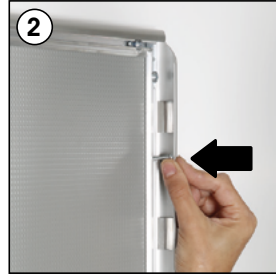

INSTALLATION INSTRUCTIONS

Security Frame / 1001856