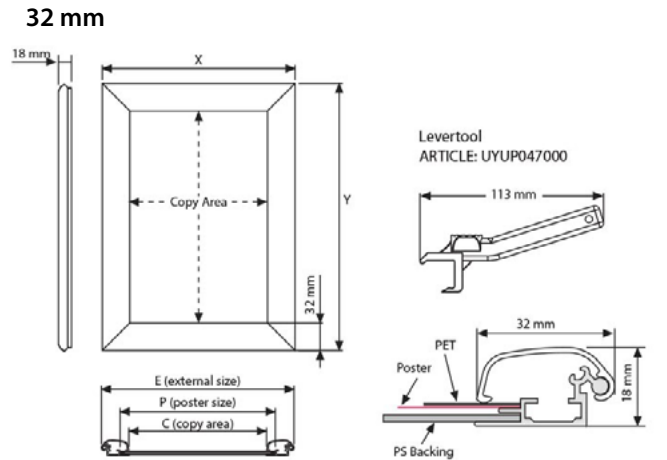

PROFILE : 42 mm Security				WEIGHT	PACKING SIZE
ARTICLE	EXTERNAL (x-y)	POSTER	COPY	WITH PACKING	*W X H X D
UCZ425N0A3	340 X 463 mm	297 X 420 mm	256 X 379 mm	1,250 kg	370 X 480 X 31 mm
UCZ425N0A2	463 X 637 mm	420 X 594 mm	379 X 553 mm	1,820 kg	460 X 670 X 31 mm
UCZ425N0A1	637 X 884 mm	594 X 841 mm	553 X 800 mm	2,760 kg	660 X 910 X 31 mm
UCZ425N0A0	884 X 1232 mm	841 X 1189 mm	800 X 1148 mm	4,800 kg	910 X 1270 X 31 mm
UCZ425N0B2	543 X 743 mm	500 X 700 mm	459 X 659 mm	2,100 kg	560 X 760 X 31 mm
UCZ425N0B1	743 X 1043 mm	700 X 1000 mm	659 X 959 mm	3,715 kg	760 X 1060 X 31 mm
UCZ425N023	21.69" X 31.69"	20" X 30"	18.39" X 28.39"	4.739 lbs	22.44" X 32.28" X 1.22"
UCZ425N034	31.69" X 41.69"	30" X 40"	28.39" X 38.39"	7.936 lbs	32.28" X 42.52" X 1.22"
UCZ425N046	41.69" X 61.69"	40" X 60"	38.39" X 58.39"	13.227 lbs	41.73" X 61.81" X 1.22"

TECHNICAL DRAWING

OPTIONAL ACCESSORIES