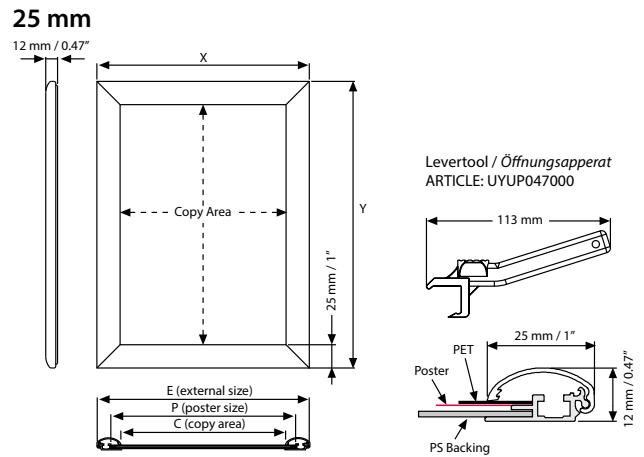

PROFILE : 42 mm Security				WEIGHT	PACKING SIZE
ARTICLE	EXTERNAL (x-y)	POSTER	COPY	WITH PACKING	*W X H X D
UCZ425N0A3	340 X 463 mm	297 X 420 mm	256 X 379 mm	1,250 kg	370 X 480 X 31 mm
UCZ425N0A2	463 X 637 mm	420 X 594 mm	379 X 553 mm	1,820 kg	460 X 670 X 31 mm
UCZ425N0A1	637 X 884 mm	594 X 841 mm	553 X 800 mm	2,760 kg	660 X 910 X 31 mm
UCZ425N0A0	884 X 1232 mm	841 X 1189 mm	800 X 1148 mm	4,800 kg	910 X 1270 X 31 mm
UCZ425N0B2	543 X 743 mm	500 X 700 mm	459 X 659 mm	2,100 kg	560 X 760 X 31 mm
UCZ425N0B1	743 X 1043 mm	700 X 1000 mm	659 X 959 mm	3,715 kg	760 X 1060 X 31 mm
UCZ425N023	21.69" X 31.69"	20" X 30"	18.39" X 28.39"	4.739 lbs	22.44" X 32.28" X 1.22"
UCZ425N034	31.69" X 41.69"	30" X 40"	28.39" X 38.39"	7.936 lbs	32.28" X 42.52" X 1.22"
UCZ425N046	41.69" X 61.69"	40" X 60"	38.39" X 58.39"	13.227 lbs	41.73" X 61.81" X 1.22"

TECHNICAL DRAWING

OPTIONAL ACCESSORIES