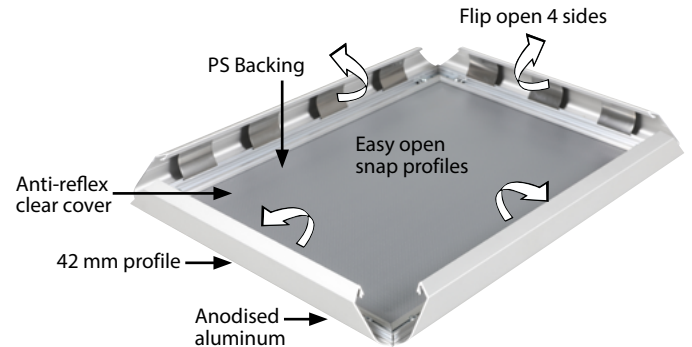

EXPLODED VIEW

T: +90 850 433 67 85 / info@mtdisplays.com / www.mtdisplays.com