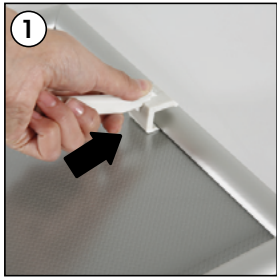

INSTALLATION INSTRUCTIONS

Security Frame / 1001856