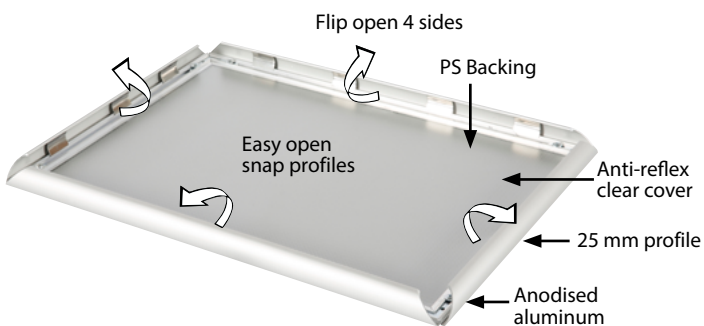

EXPLODED VIEW

T: +90 850 433 67 85 / info@mtdisplays.com / www.mtdisplays.com