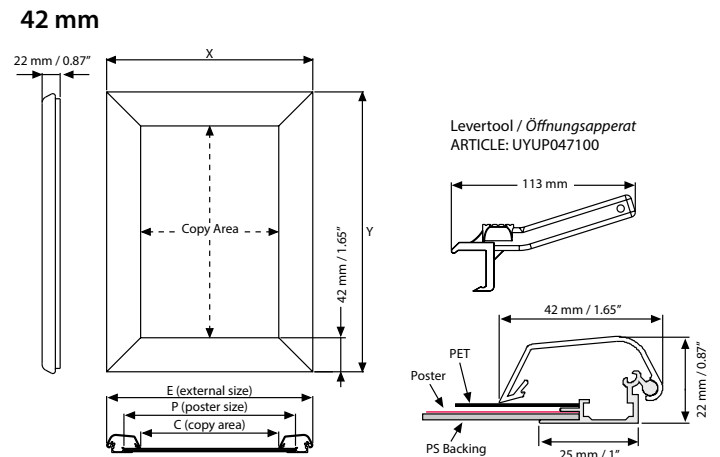

PROFILE : 42 mm Security				WEIGHT	PACKING SIZE
ARTICLE	EXTERNAL (x-y)	POSTER	COPY	WITH PACKING	*W X H X D
UCZ425N0A3	340 X 463 mm	297 X 420 mm	256 X 379 mm	1,250 kg	370 X 480 X 31 mm
UCZ425N0A2	463 X 637 mm	420 X 594 mm	379 X 553 mm	1,820 kg	460 X 670 X 31 mm
UCZ425N0A1	637 X 884 mm	594 X 841 mm	553 X 800 mm	2,760 kg	660 X 910 X 31 mm
UCZ425N0A0	884 X 1232 mm	841 X 1189 mm	800 X 1148 mm	4,800 kg	910 X 1270 X 31 mm
UCZ425N0B2	543 X 743 mm	500 X 700 mm	459 X 659 mm	2,100 kg	560 X 760 X 31 mm
UCZ425N0B1	743 X 1043 mm	700 X 1000 mm	659 X 959 mm	3,715 kg	760 X 1060 X 31 mm
UCZ425N023	21.69" X 31.69"	20" X 30"	18.39" X 28.39"	4.739 lbs	22.44" X 32.28" X 1.22"
UCZ425N034	31.69" X 41.69"	30" X 40"	28.39" X 38.39"	7.936 lbs	32.28" X 42.52" X 1.22"
UCZ425N046	41.69" X 61.69"	40" X 60"	38.39" X 58.39"	13.227 lbs	41.73" X 61.81" X 1.22"

TECHNICAL DRAWING

OPTIONAL ACCESSORIES