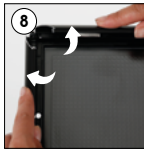

Storage Conditions

Goods should be stored at 0° to 25°C in a dry place. Store in the original package.

Design Considerations

Weather and rust resistant Menuboard suitable for frequented areas. Stylish curved design for capturing attention of customers. Suitable for silk screen printing, max. letter height is 15 mm. Suitable for poster sizes A3 and A4 in portrait and landscape positions with a sight angle that catches the eye level. The heavy circle base provides stability. Black rubber edge of base prevents slipping on wet floors.

Cleaning and Disinfecting

Clean your displays, with damp microfiber clothes, rinsed with simply water or warm, soapy or gentle shampooed water. Avoid using vinegar, abrasive, acidic, alcohol-based or heavy cleaners or cleaners containing Ammonia. Only after cleaning the product, if needed, simply apply disinfectant or sanitizer that is in compliance with your local guidelines and regulations.

INSTALLATION INSTRUCTIONS

Simplistic Curved Menuboard / 1012262H000

1. Each product includes
2. 1 x Opti Frame
   - 1 x Base
   - 1 x Main body
   - 1 x 5 allen key
   - 2 x Bolt M6x25

Portrait Hochformat   Landscape Querformat