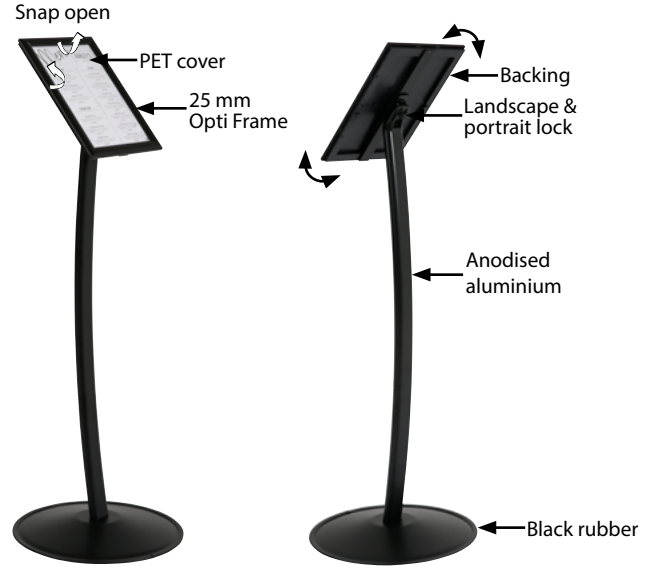

WATCH VIDEO

Watch video at our website
www.mtdisplays.com

FEATURES

EXPLODED VIEW

TECHNICAL DRAWING

ARTICLES

ARTICLE	EXTERNAL (x-y)	POSTER	COPY	HEIGHT PORTRAIT	HEIGHT LANDSCAPE	DESCRIPTION	WEIGHT	PACKING SIZE
							WITH PACKING	*W X H X D
UCUMSB05A4	240 X 327 mm	210 X 297 mm	192 X 279 mm	1218 mm	1182 mm	Black	4,900 kg	535 X 1120 X 70 mm
UCUMSB05A3	327 X 450 mm	297 X 420 mm	279 X 402 mm	1264 mm	1218 mm	Black	5,500 kg	535 X 1120 X 70 mm
UCUMSB05A2	450 X 624 mm	420 X 594 mm	402 X 576 mm	1336 mm	1269 mm	Black	6,100 kg	615 X 1130 X 70 mm
UCUMSG05A4	240 X 327 mm	210 X 297 mm	192 X 279 mm	1218 mm	1182 mm	Gold	4,900 kg	535 X 1120 X 70 mm
UCUMSG05A3	327 X 450 mm	297 X 420 mm	279 X 402 mm	1264 mm	1218 mm	Gold	5,500 kg	535 X 1120 X 70 mm
UCUMSG05A2	450 X 624 mm	420 X 594 mm	402 X 576 mm	1336 mm	1269 mm	Gold	6,100 kg	615 X 1130 X 70 mm
UCUMSA05A4	240 X 327 mm	210 X 297 mm	192 X 279 mm	1218 mm	1182 mm	Anthracite Grey	4,900 kg	535 X 1120 X 70 mm
UCUMSA05A3	327 X 450 mm	297 X 420 mm	279 X 402 mm	1264 mm	1218 mm	Anthracite Grey	5,500 kg	535 X 1120 X 70 mm
UCUMSB05A2	450 X 624 mm	420 X 594 mm	402 X 576 mm	1336 mm	1269 mm	Anthracite Grey	6,100 kg	615 X 1130 X 70 mm
UCUMSB05S1	9.68" X 12.18"	8.5" X 11"	7.79" X 10.29"	47.68"	46.65"	Black	10.802 lbs	21.06" X 44.09" X 2.76"
UCUMSB05I7	12.18" X 18.18"	11" X 17"	10.29" X 16.29"	49.96"	47.68"	Black	12.125 lbs	21.06" X 44.09" X 2.76"
UCUMSB05I8	19.18" X 25.18"	18" X 24"	17.29" X 23.29"	52.83"	50.39"	Black	13.448 lbs	24.21" X 44.49" X 2.76"
UCUMSG05S1	9.68" X 12.18"	8.5" X 11"	7.79" X 10.29"	47.68"	46.65"	Gold	10.802 lbs	21.06" X 44.09" X 2.76"
UCUMSG05I7	12.18" X 18.18"	11" X 17"	10.29" X 16.29"	49.96"	47.68"	Gold	12.125 lbs	21.06" X 44.09" X 2.76"
UCUMSG05I8	19.18" X 25.18"	18" X 24"	17.29" X 23.29"	52.83"	50.39"	Gold	13.448 lbs	24.21" X 44.49" X 2.76"
UCUMSA05S1	9.68" X 12.18"	8.5" X 11"	7.79" X 10.29"	47.68"	46.65"	Anthracite Grey	10.802 lbs	21.06" X 44.09" X 2.76"
UCUMSA05I7	12.18" X 18.18"	11" X 17"	10.29" X 16.29"	49.96"	47.68"	Anthracite Grey	12.125 lbs	21.06" X 44.09" X 2.76"
UCUMSB05I8	19.18" X 25.18"	18" X 24"	17.29" X 23.29"	52.83"	50.39"	Anthracite Grey	13.448 lbs	24.21" X 44.49" X 2.76"