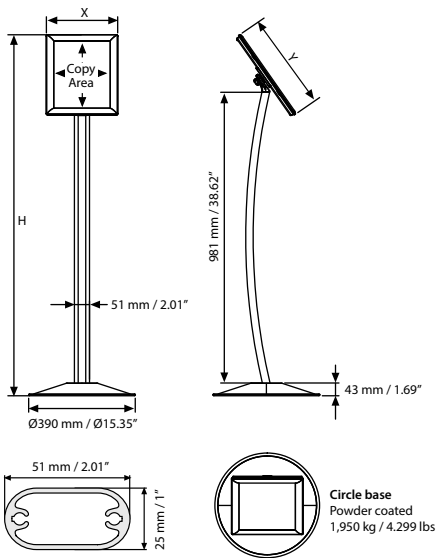

WATCH VIDEO

Watch video at our website
www.mtdisplays.com

FEATURES

EXPLODED VIEW

TECHNICAL DRAWING

ARTICLES

ARTICLE	EXTERNAL (x-y)	POSTER	COPY	HEIGHT PORTRAIT	HEIGHT LANDSCAPE	DESCRIPTION	WEIGHT	PACKING SIZE
							WITH PACKING	*W X H X D
UCUMSB05A4	240 X 327 mm	210 X 297 mm	192 X 279 mm	1218 mm	1182 mm	Black	4,900 kg	535 X 1120 X 70 mm
UCUMSB05A3	327 X 450 mm	297 X 420 mm	279 X 402 mm	1264 mm	1218 mm	Black	5,500 kg	535 X 1120 X 70 mm
UCUMSB05A2	450 X 624 mm	420 X 594 mm	402 X 576 mm	1336 mm	1269 mm	Black	6,100 kg	615 X 1130 X 70 mm
UCUMSG05A4	240 X 327 mm	210 X 297 mm	192 X 279 mm	1218 mm	1182 mm	Gold	4,900 kg	535 X 1120 X 70 mm
UCUMSG05A3	327 X 450 mm	297 X 420 mm	279 X 402 mm	1264 mm	1218 mm	Gold	5,500 kg	535 X 1120 X 70 mm
UCUMSG05A2	450 X 624 mm	420 X 594 mm	402 X 576 mm	1336 mm	1269 mm	Gold	6,100 kg	615 X 1130 X 70 mm
UCUMSA05A4	240 X 327 mm	210 X 297 mm	192 X 279 mm	1218 mm	1182 mm	Anthracite Grey	4,900 kg	535 X 1120 X 70 mm
UCUMSA05A3	327 X 450 mm	297 X 420 mm	279 X 402 mm	1264 mm	1218 mm	Anthracite Grey	5,500 kg	535 X 1120 X 70 mm
UCUMSB05A2	450 X 624 mm	420 X 594 mm	402 X 576 mm	1336 mm	1269 mm	Anthracite Grey	6,100 kg	615 X 1130 X 70 mm
UCUMSB05S1	9.68" X 12.18"	8.5" X 11"	7.79" X 10.29"	47.68"	46.65"	Black	10.802 lbs	21.06" X 44.09" X 2.76"
UCUMSB05I7	12.18" X 18.18"	11" X 17"	10.29" X 16.29"	49.96"	47.68"	Black	12.125 lbs	21.06" X 44.09" X 2.76"
UCUMSB05I8	19.18" X 25.18"	18" X 24"	17.29" X 23.29"	52.83"	50.39"	Black	13.448 lbs	24.21" X 44.49" X 2.76"
UCUMSG05S1	9.68" X 12.18"	8.5" X 11"	7.79" X 10.29"	47.68"	46.65"	Gold	10.802 lbs	21.06" X 44.09" X 2.76"
UCUMSG05I7	12.18" X 18.18"	11" X 17"	10.29" X 16.29"	49.96"	47.68"	Gold	12.125 lbs	21.06" X 44.09" X 2.76"
UCUMSG05I8	19.18" X 25.18"	18" X 24"	17.29" X 23.29"	52.83"	50.39"	Gold	13.448 lbs	24.21" X 44.49" X 2.76"
UCUMSA05S1	9.68" X 12.18"	8.5" X 11"	7.79" X 10.29"	47.68"	46.65"	Anthracite Grey	10.802 lbs	21.06" X 44.09" X 2.76"
UCUMSA05I7	12.18" X 18.18"	11" X 17"	10.29" X 16.29"	49.96"	47.68"	Anthracite Grey	12.125 lbs	21.06" X 44.09" X 2.76"
UCUMSB05I8	19.18" X 25.18"	18" X 24"	17.29" X 23.29"	52.83"	50.39"	Anthracite Grey	13.448 lbs	24.21" X 44.49" X 2.76"