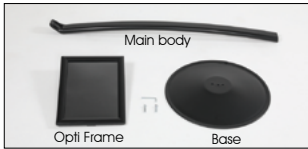

Storage Conditions

Goods should be stored at 0° to 25°C in a dry place. Store in the original package.

Design Considerations

Weather and rust resistant Menuboard suitable for frequented areas. Stylish curved design for capturing attention of customers. Suitable for silk screen printing, max. letter height is 15 mm. Suitable for poster sizes A3 and A4 in portrait and landscape positions with a sight angle that catches the eye level. The heavy circle base provides stability. Black rubber edge of base prevents slipping on wet floors.

Cleaning and Disinfecting

Clean your displays, with damp microfiber clothes, rinsed with simply water or warm, soapy or gentle shampooed water. Avoid using vinegar, abrasive, acidic, alcohol-based or heavy cleaners or cleaners containing Ammonia. Only after cleaning the product, if needed, simply apply disinfectant or sanitizer that is in compliance with your local guidelines and regulations.

INSTALLATION INSTRUCTIONS

Simplistic Curved Menuboard / 1012262H000

1. Each product includes
2. 1 x Opti Frame
   - 1 x Base
   - 1 x Main body
   - 1 x 5 allen key
   - 2 x Bolt M6x25

Portrait Hochformat   Landscape Querformat