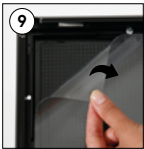

Storage Conditions

Goods should be stored at 0° to 25°C in a dry place. Store in the original package.

Design Considerations

Weather and rust resistant Menuboard suitable for frequented areas. Stylish curved design for capturing attention of customers. Suitable for silk screen printing, max. letter height is 15 mm. Suitable for poster sizes A3 and A4 in portrait and landscape positions with a sight angle that catches the eye level. The heavy circle base provides stability. Black rubber edge of base prevents slipping on wet floors.

Cleaning and Disinfecting

Clean your displays, with damp microfiber clothes, rinsed with simply water or warm, soapy or gentle shampooed water. Avoid using vinegar, abrasive, acidic, alcohol-based or heavy cleaners or cleaners containing Ammonia. Only after cleaning the product, if needed, simply apply disinfectant or sanitizer that is in compliance with your local guidelines and regulations.

INSTALLATION INSTRUCTIONS

Simplistic Curved Menuboard / 1012262H000

1. Each product includes
2. 1 x Opti Frame
   - 1 x Base
   - 1 x Main body
   - 1 x 5 allen key
   - 2 x Bolt M6x25

Portrait Hochformat   Landscape Querformat