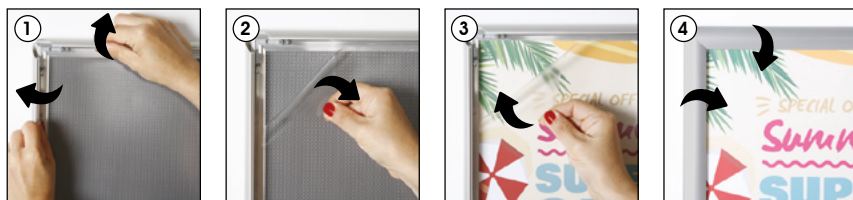

Snap Frame 1" - 8.5"x11"

Document Size: 8.9" x 11.4" (Includes Bleeds)
Finished Size: 8.5"x11" (215.9x279.4 mm)

Snap Frame 1" - 11"x14"

Document Size: 11.4" x 14.4" (Includes Bleeds)
Finished Size: 11"x14" (279.4x355.6 mm)

Snap Frame 1" - 11"x17"

Document Size: 11.4" x 17.4" (Includes Bleeds)
Finished Size: 11"x17" (279.4x431.8 mm)

Snap Frame 1" - 14"x22"

Document Size: 14.4" x 22.4" (Includes Bleeds)
Finished Size: 14"x22" (355.6x558.8 mm)

Snap Frame 1" - 16"x20"

Document Size: 16.4" x 20.4" (Includes Bleeds)
Finished Size: 16"x20" (406.4x508 mm)

Snap Frame 1" - 18"x24"

Document Size: 18.4" x 24.4" (Includes Bleeds)
Finished Size: 18"x24" (457.2x609.6 mm)

Snap Frame 1" - 20"x30"

Document Size: 20.4" x 30.4" (Includes Bleeds)
Finished Size: 20"x30" (508x762 mm) [Print](#)

Snap Frame 1" - 22"x28"

Document Size: 22.4" x 28.4" (Includes Bleeds)
Finished Size: 22"x28" (558.8x711.1 mm)

Snap Frame 1" - 24"x36"

Document Size: 24.4" x 36.4" (Includes Bleeds)
Finished Size: 24"x36" (609.6x914.4 mm)

Snap Frame 1" - 27"x40"

Document Size: 27.4" x 40.4" (Includes Bleeds)
Finished Size: 27"x40" (685.8x1016 mm)

Snap Frame 1" - 30"x40"

Document Size: 30.4" x 40.4" (Includes Bleeds)
Finished Size: 30"x40" (762x1016 mm) [Print](#)

Snap Frame 1" - 40"x60"

Document Size: 40.4" x 60.4" (Includes Bleeds)
Finished Size: 40"x60" (1016x1524 mm) [Print](#)

INSTALLATION INSTRUCTIONS

Snap Frame 25 mm / 1001846

Screw & anchor mounting