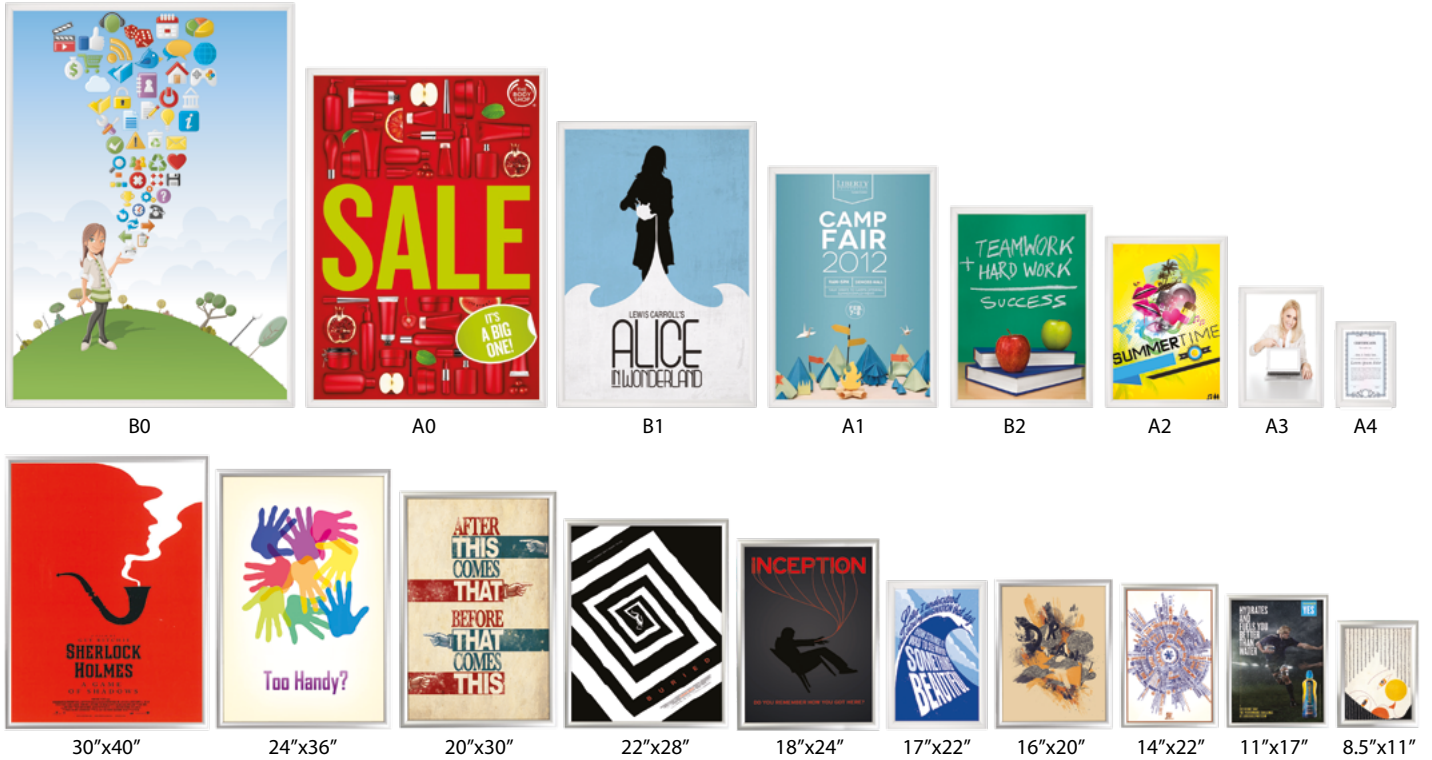

The poster frame combines the desirable features of affordability with style and ease of use. The snap frame has secured its name and reputation owing to the clip style, hinge support structures that simply flip open and snap back into place for the easy rotation of graphics. The removal and replacement of images can be achieved in a matter of seconds with the clip metal sign frame. Best of all, the poster holder is a wall mountable display unit whereby the front loading design of the structure means you will not have to disassemble and reassemble the frame once it has been mounted. The poster frame can be positioned in either portrait or landscape presentation, with screws and anchors supplied.

KEY SELECTION ATTRIBUTES

- * Easy to mount, simple to carry.
- * Ideal for various small-sized posters.
- * Frame with a slim profile design and mitred corners.
- * Natural silver-anodized and various RAL colors available with antimicrobial powder coating.
- * High impact molded plastic backing.
- * Anti-glare poster cover sheet.
- * Standard with screws and anchors for wall hanging in landscape or portrait positions.
- * Optional V-Hangers for easy wall mounting.
- * Optional support for counter-top standing.
- * Max length 220cm and max perimeter 640cm.

Black

White

Red

COLOURS IN STOCK

Silver Black

COLOUR OPTIONS

CORNER TYPES

SNAP FRAME FAMILY