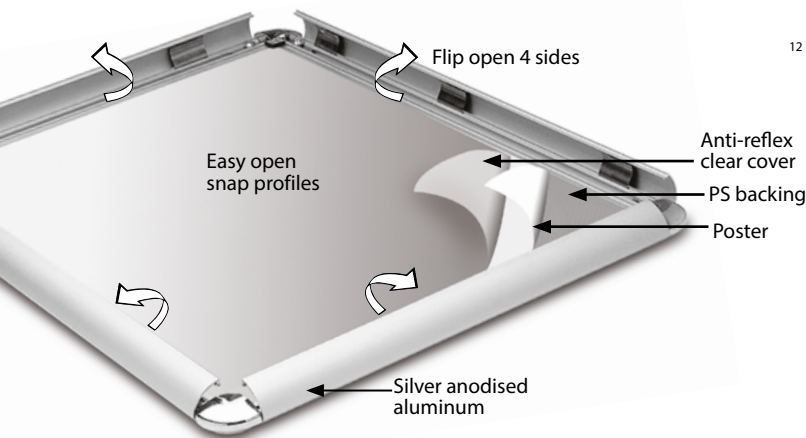

EXPLODED VIEW