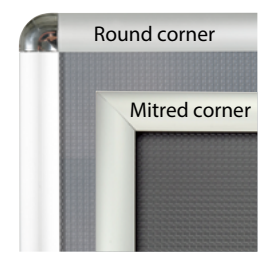

Black

White

Red

COLOURS IN STOCK

Silver Black

COLOUR OPTIONS

CORNER TYPES

SNAP FRAME FAMILY

SUITABLE FOR

Snap Frame can be used for INDOOR applications, for signage needs in many locations like shopping centers, markets, groceries, hotels, offices airports, shops and stores, hospitals, schools, apartments and many more.