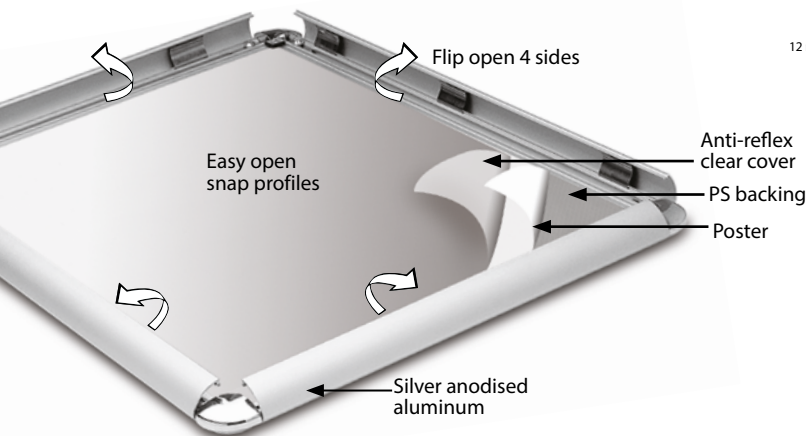

EXPLODED VIEW