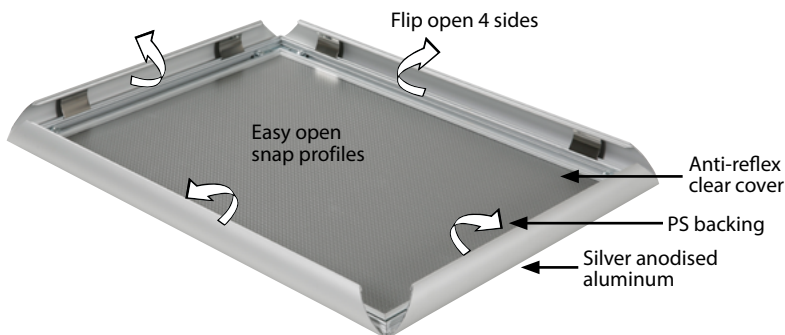

EXPLODED VIEW