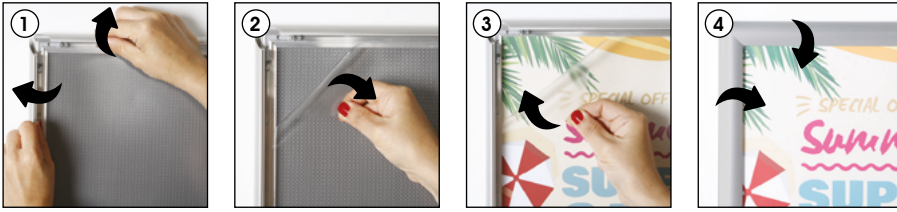

INSTALLATION INSTRUCTIONS

Snap Frame 30 mm / 1001846

Screw & anchor mounting