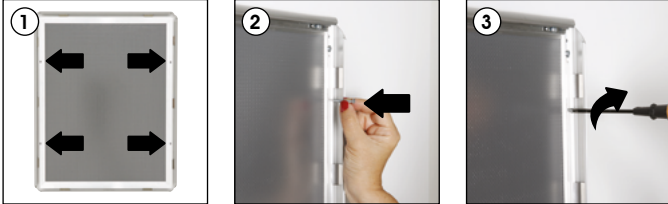

INSTALLATION INSTRUCTIONS

Snap Frame 30 mm / 1001846

Screw & anchor mounting