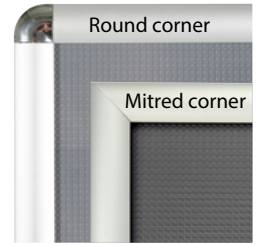

CORNER TYPES