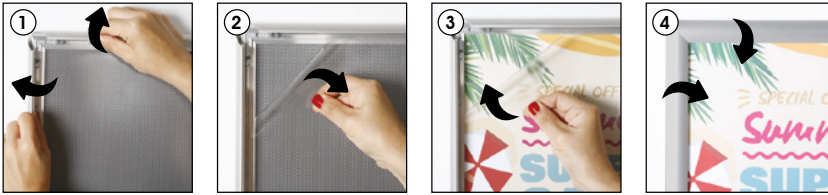

INSTALLATION INSTRUCTIONS

Snap Frame 32 mm / 1001846

Screw & anchor mounting