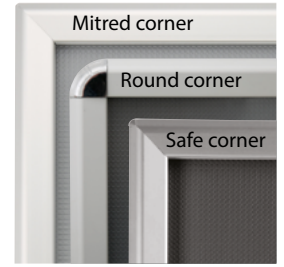

CORNER TYPES