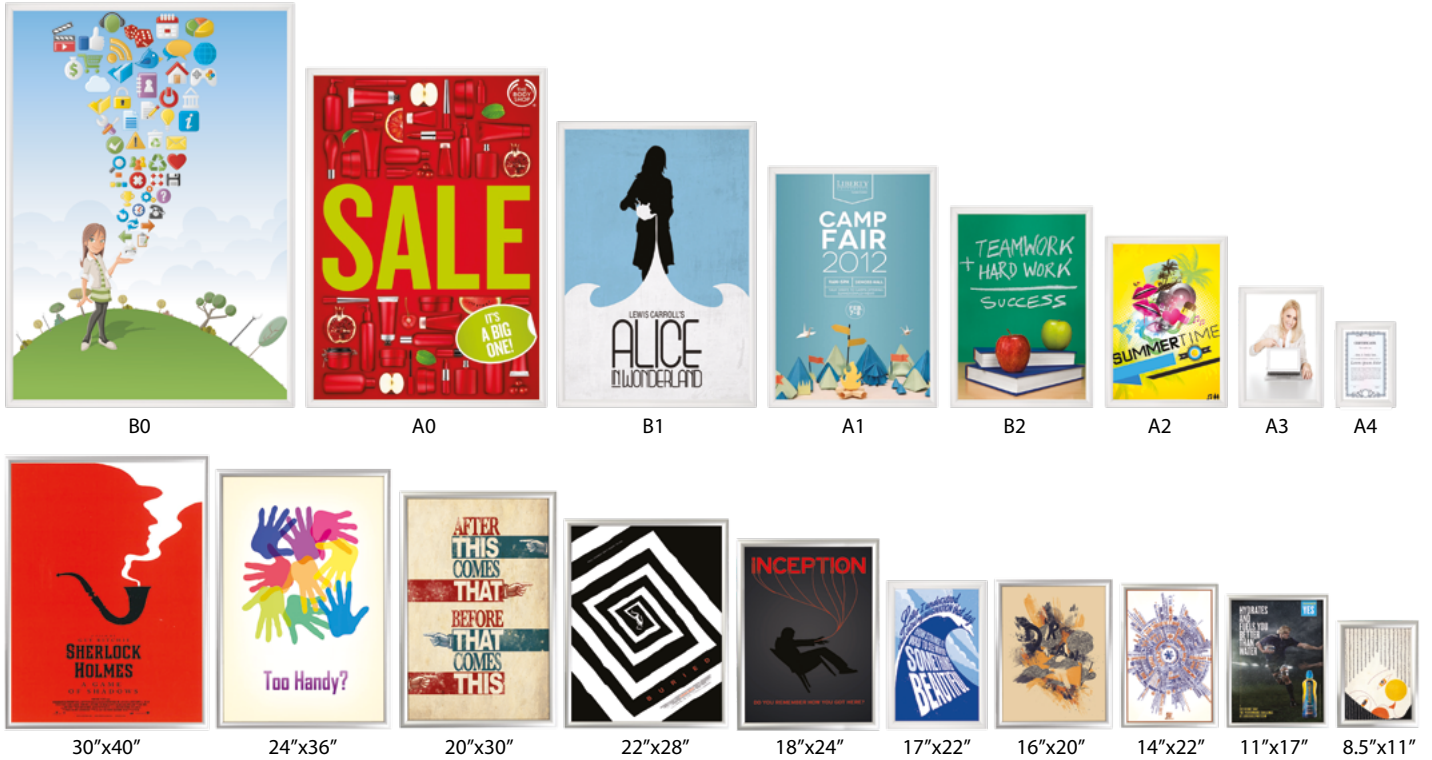

SNAP FRAME FAMILY

SUITABLE FOR

Snap Frame can be used for INDOOR applications, for signage needs in many locations like shopping centers, markets, groceries, hotels, offices airports, shops and stores, hospitals, schools, apartments and many more.

WATCH VIDEO

Watch video at our website www.mtdisplays.com