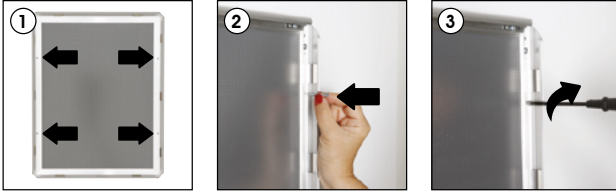

INSTALLATION INSTRUCTIONS

Snap Frame 32 mm / 1001846

Screw & anchor mounting