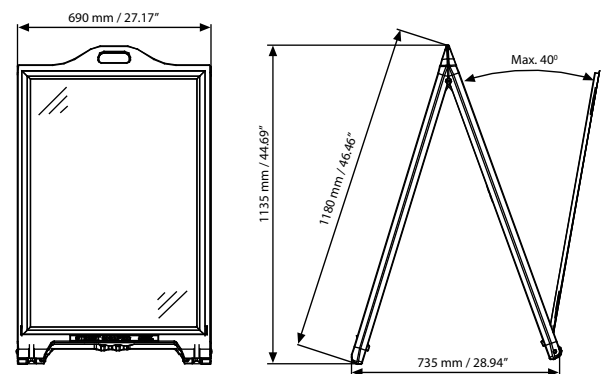

TECHNICAL DRAWING