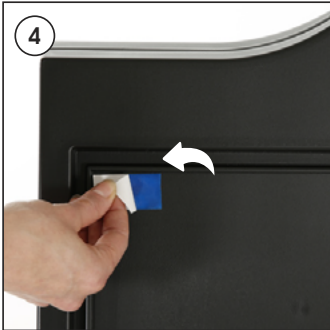

PRINT TEMPLATES

Street Signpro Poster with Lens - 610 x 915 mm

Document Size: 620 x 925 mm (Includes Bleeds)

Finished Size: 610 x 915 mm [Print](#)

INSTALLATION INSTRUCTIONS

Street Signpro Poster with Lens / 1010739H000

- Please inform the order number on the product or on the carton (e.g. 1/110001394-460) to the place that you have made the purchase if any problem with the product occurs.
- All rights reserved. All pictures, figures and writings are secured internationally by copy-right law. Infringements will be sued by civil and legal law.

This technical sheet's contents are all subject to update and modification at MT Displays' exclusive discretion. There is nothing official about this document. For final and legally binding information, please get in touch with the sales staff at MT Displays.

T: +90 850 433 67 85 / info@mtdisplays.com / www.mtdisplays.com